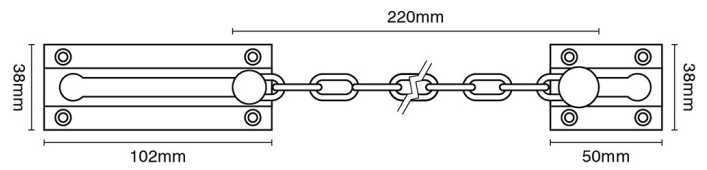

CROFT

Product Code: 4559

Product Name: Security Door Chain

Description: Providing additional security, our heavy duty Security Door Chain.

Shown here in our Polished Brass Unlacquered finish.

Product Information

102 x 38mm body

Available in all Croft finishes excluding AGD, LAB, RBMA, SB, SBUL, SMK, TB,