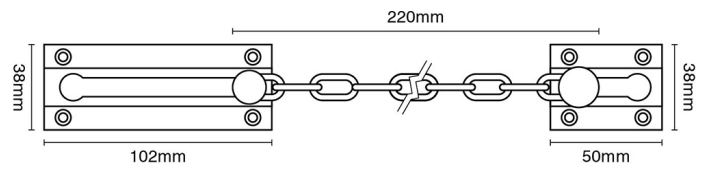

CROFT

Product Code: 4559

Product Name: Security Door Chain

Description: Providing additional security, our heavy duty Security Door Chain.

Shown here in our Polished Brass Unlacquered finish.

Product Information

102 x 38mm body

Available in all Croft finishes excluding AGD, DORB, IBMA, IBUL, LAB, MBK, ORB, RBMA, SB, SBUL, SMK, TB,