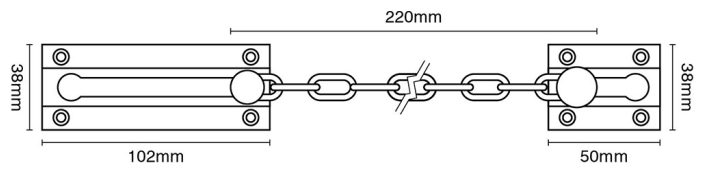

# CROFT

Product Code: 4559

Product Name: Security Door Chain

Description: Providing additional security, our heavy duty Security Door Chain.

Shown here in our Polished Brass Unlacquered finish.

## Product Information

102 x 38mm body

Available in all Croft finishes excluding AGD, LAB, RBMA, SB, SBUL, SMK, TB,