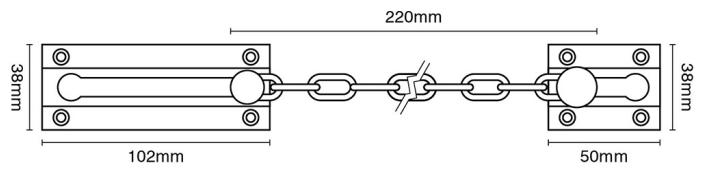

CROFT

Product Code: 4559

Product Name: Security Door Chain

Description: Providing additional security, our heavy duty Security Door Chain.

Shown here in our Polished Brass Unlacquered finish.

Product Information

102 x 38mm body

Available in all Croft finishes excluding AGD, LAB, RBMA, SB, SBUL, SMK, TB,