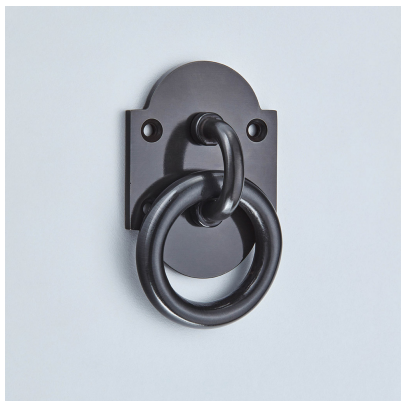

CROFT

Product Code: 6395

Product Name: Binnacle Ring

Description: Our Binnacle Ring has numerous possible uses.

Shown here in our Distressed Bronze Metal Antique finish.

### Product Information

67 x 51mm

Available in all Croft finishes excluding RBMA, TB,