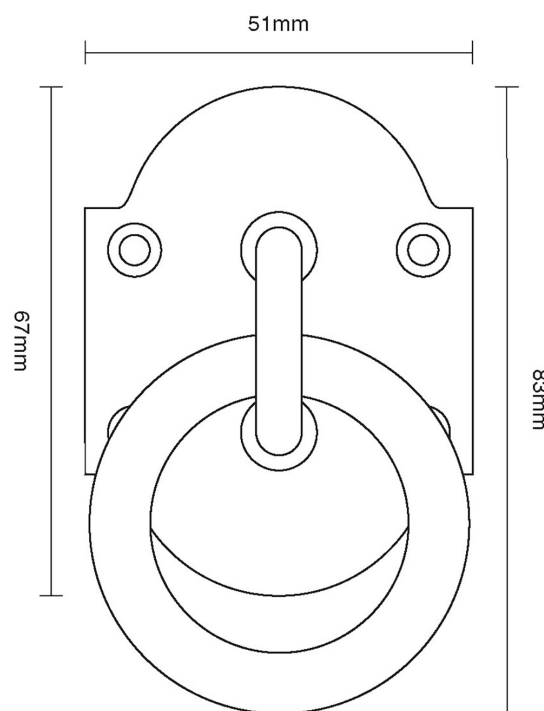

CROFT

Product Code: 6395

Product Name: Binnacle Ring

Description: Our Binnacle Ring has numerous possible uses.

Shown here in our Distressed Bronze Metal Antique finish.

### Product Information

67 x 51mm

Available in all Croft finishes excluding RBMA, TB,