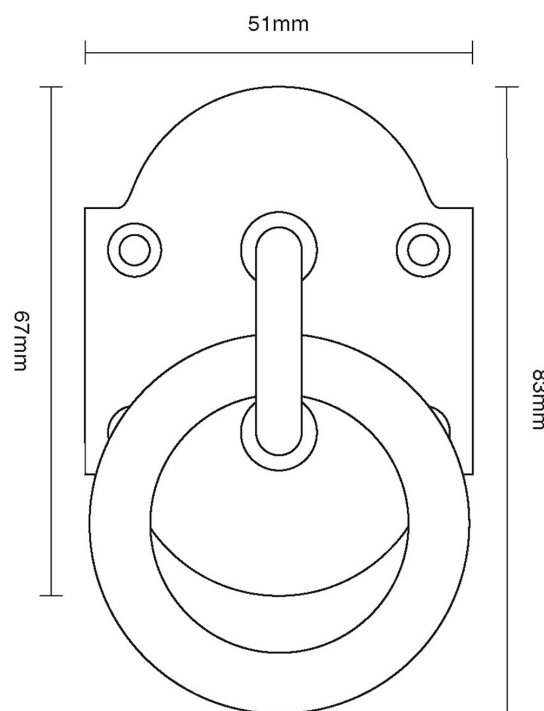

CROFT

Product Code: 6395

Product Name: Binnacle Ring

Description: Our Binnacle Ring has numerous possible uses.

Shown here in our Distressed Bronze Metal Antique finish.

Product Information

67 x 51mm

Available in all Croft finishes excluding DORB, IBMA, IBUL, MBK, ORB, RBMA, TB,