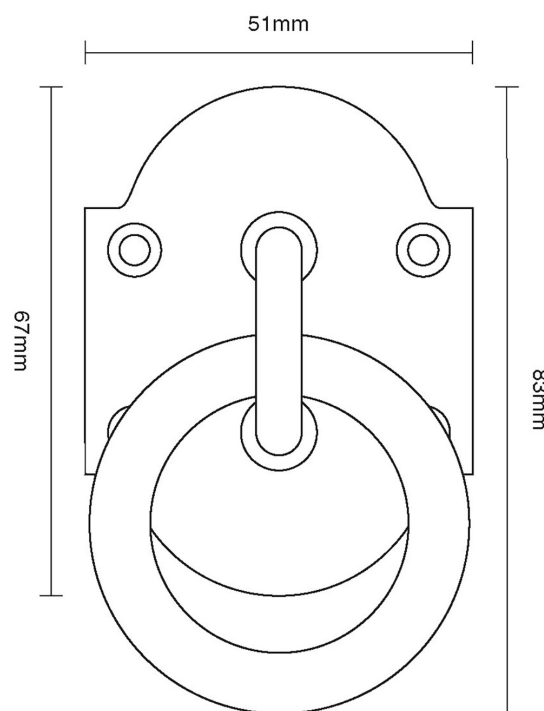

CROFT

Product Code: 6395

Product Name: Binnacle Ring

Description: Our Binnacle Ring has numerous possible uses.

Shown here in our Distressed Bronze Metal Antique finish.

Product Information

67 x 51mm

Available in all Croft finishes excluding RBMA, TB,