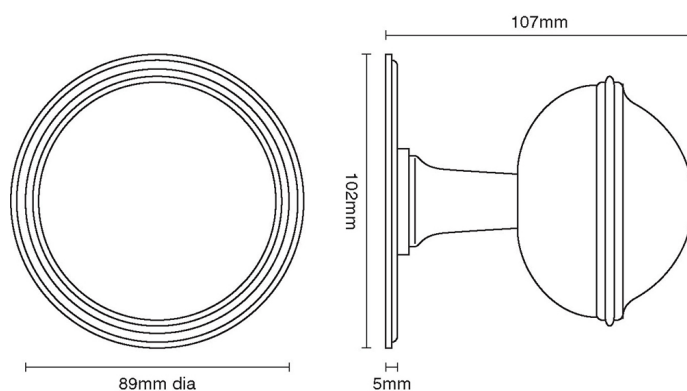

# CROFT

**Product Code:** 4175

**Product Name:** Plain Round Centre Door Knob

**Description:** This stunning centre door knob is both functional and sophisticated with a choice of two rose sizes to suit.

## Product Information

Supplied with 1 No M12 X 100mm thread and 1 No M12 Dome Nut

Also available to order as a back to back, mortice or 4175-3 with a 76mm dia rose.

Available in all Croft finishes excluding RBMA, TB,