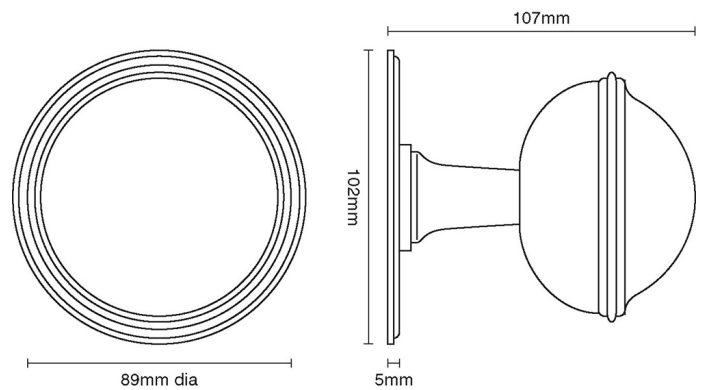

CROFT

Product Code: 4175

Product Name: Plain Round Centre Door Knob

Description: This stunning centre door knob is both functional and sophisticated with a choice of two rose sizes to suit.

Shown here in our Polished Nickel finish.

Product Information

Supplied with 1 No M12 X 100mm thread and 1 No M12 Dome Nut

Also available to order as a back to back, mortice or 4175-3 with a 76mm dia rose.

Available in all Croft finishes excluding DORB, IBMA, IBUL, MBK, ORB, RBMA, TB,