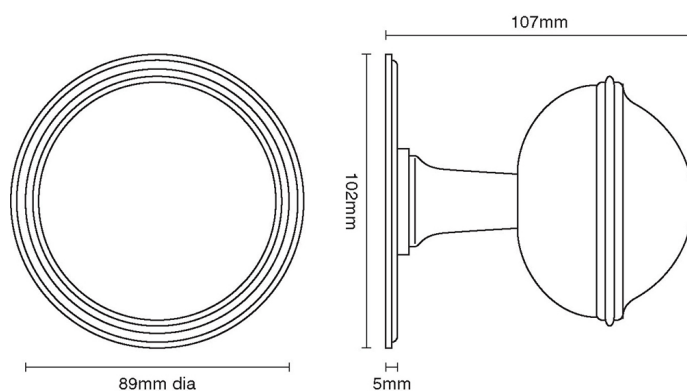

Available in all Croft finishes excluding RBMA, TB,