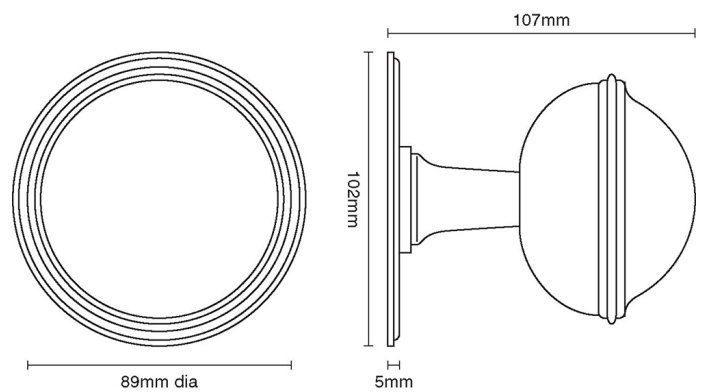

Available in all Croft finishes excluding RBMA, TB,