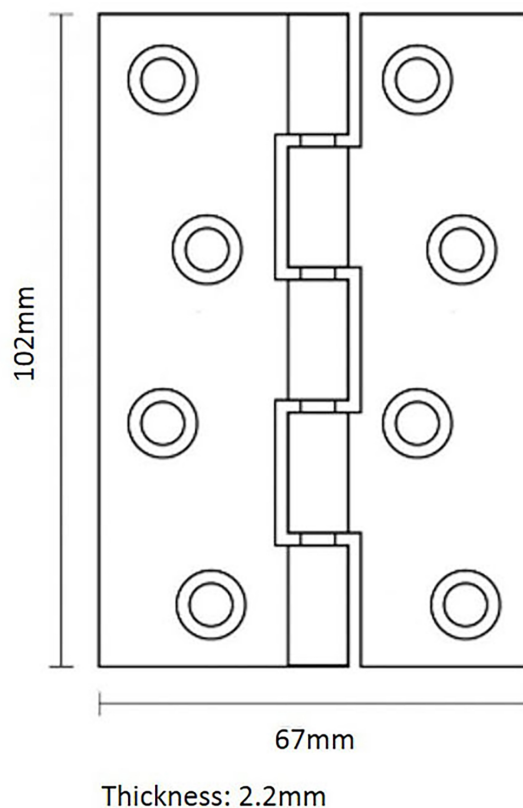

CROFT

Product Code: BH6

Product Name: 102mm x 67mm Butt Hinge - Phosphor Bronze Washered

Description: Suitable for use on 35mm - 44mm internal doors, our BH6 Phosphor Bronze Washered Butt Hinge, available in a wide choice of finishes and patinas.

Shown here in our Oil Rubbed Bronze finish.

Product Information

Measuring 4" x 2 5/8" x 2.2mm, our BH6 hinge is suitable for 44mm internal doors.

Sold in pairs

Available in all Croft finishes excluding PRL, RBMA, TB,