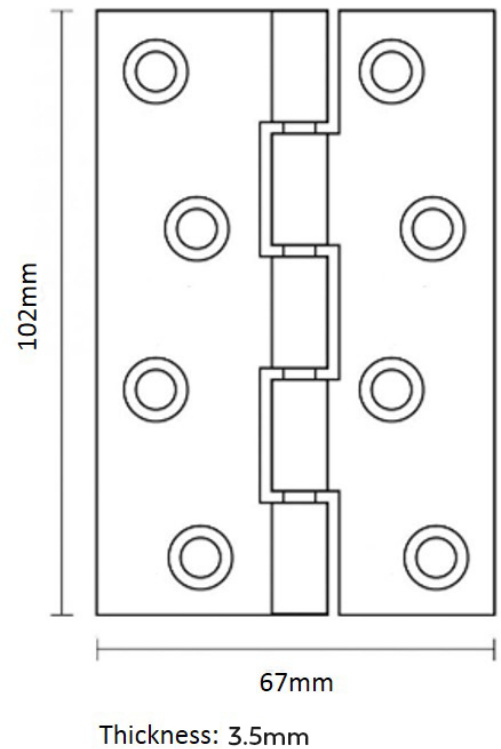

CROFT

Product Code: BH6

Product Name: PBW Butt Hinge

Description: Suitable for use on 44mm internal doors, our BH6 Phosphor Bronze Washered Butt Hinge is available in a wide choice of finishes and patinas.

Shown here in our Oil Rubbed Bronze finish.

Product Information

4" x 2 5/8" x 3.5mm

Sold in pairs

Available in all Croft finishes excluding PRL, RBMA, TB,