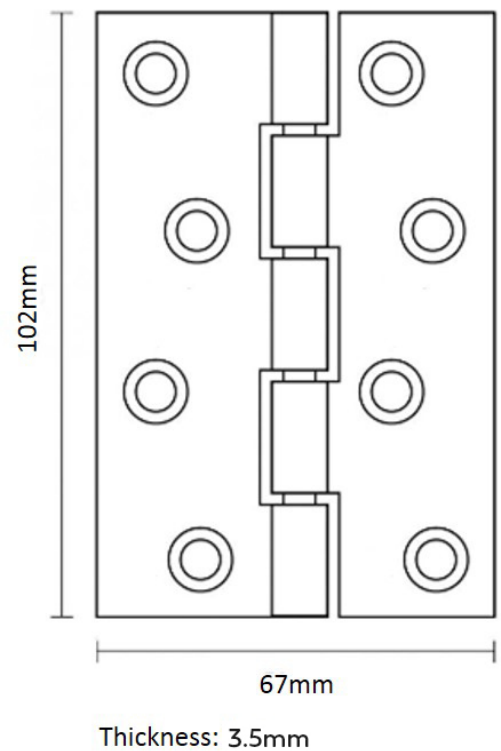

CROFT

Product Code: BH6

Product Name: PBW Butt Hinge

Description: Suitable for use on 44mm internal doors, our BH6 Phosphor Bronze Washered Butt Hinge is available in a wide choice of finishes and patinas.

Shown here in our Oil Rubbed Bronze finish.

Product Information

4" x 2 5/8" x 3.5mm

Sold in pairs

Available in all Croft finishes excluding PRL, RBMA, TB,