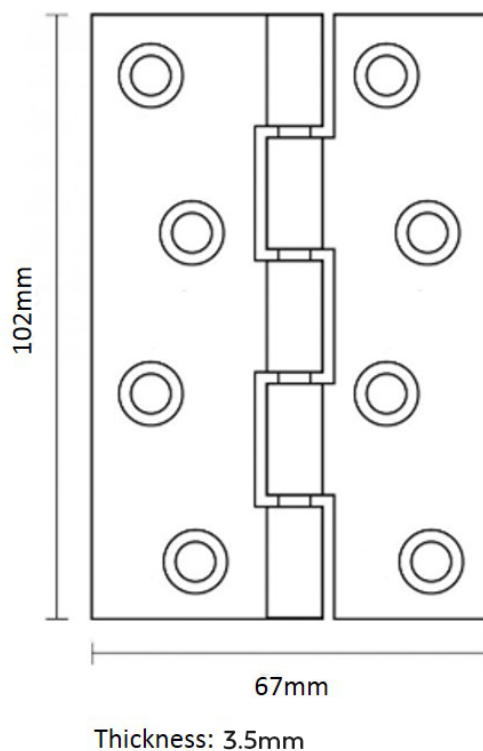

# CROFT

**Product Code:** BH6

**Product Name:** PBW Butt Hinge

**Description:** Suitable for use on 44mm internal doors, our BH6 Phosphor Bronze Washered Butt Hinge is available in a wide choice of finishes and patinas.

## Product Information

4" x 2 5/8" x 3.5mm

Sold in pairs

Available in all Croft finishes excluding DORB, IBMA, IBUL, MBK, ORB, PRL, RBMA, TB, ZB, DEB, EB, CN, DCN, MCN,