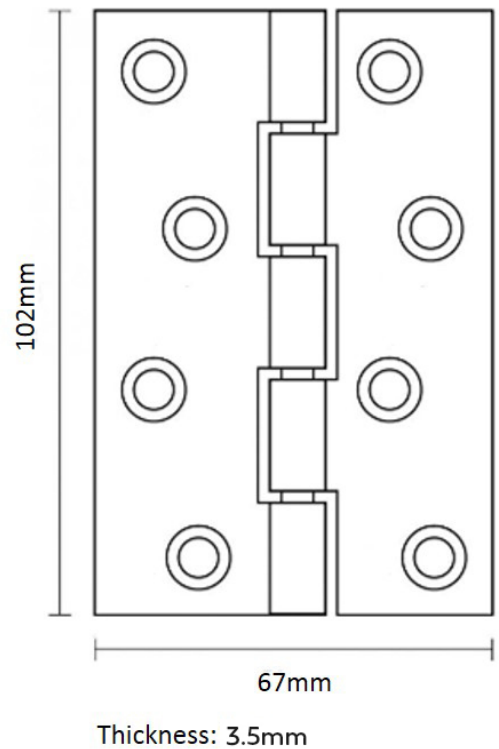

CROFT

Product Code: BH6

Product Name: PBW Butt Hinge

Description: Suitable for use on 44mm internal doors, our BH6 Phosphor Bronze Washered Butt Hinge is available in a wide choice of finishes and patinas.

Shown here in our Oil Rubbed Bronze finish.

Product Information

4" x 2 5/8" x 3.5mm

Sold in pairs

Available in all Croft finishes excluding PRL, RBMA, TB,