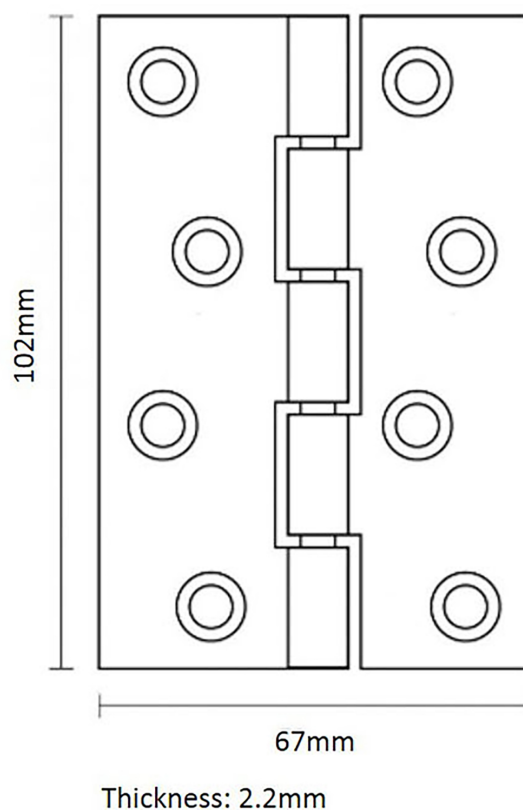

# CROFT

**Product Code:** BH6

**Product Name:** 4" x 2 5/8" Butt Hinge - Phosphor Bronze Washered

**Description:** Our BH6 Phosphor Bronze Washered Butt Hinge, available in a wide choice of finishes and patinas.

## Product Information

Measuring 4" x 2 5/8" x 2.2mm, our BH6 hinge is suitable for 44mm internal doors.

Sold in pairs

Available in all Croft finishes excluding PG, PGUL, RBMA, TB,