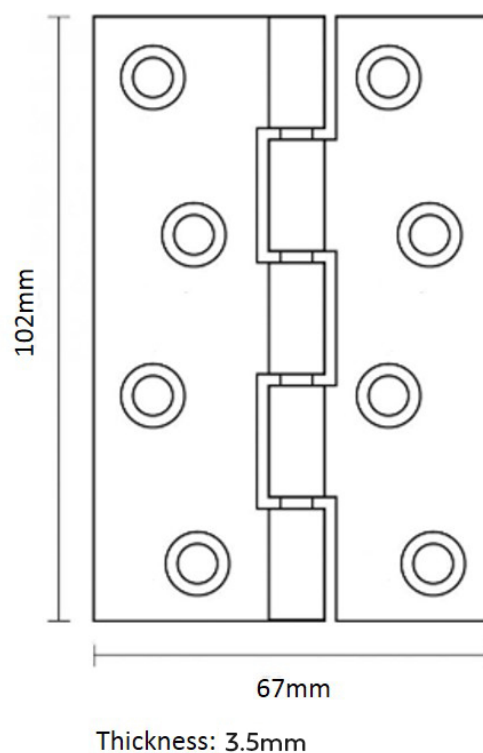

CROFT

Product Code: BH6

Product Name: PBW Butt Hinge

Description: Suitable for use on 44mm internal doors, our BH6 Phosphor Bronze Washered Butt Hinge is available in a wide choice of finishes and patinas.

Shown here in our Oil Rubbed Bronze finish.

Product Information

4" x 2 5/8" x 3.5mm

Sold in pairs

Available in all Croft finishes excluding PRL, RBMA, TB,