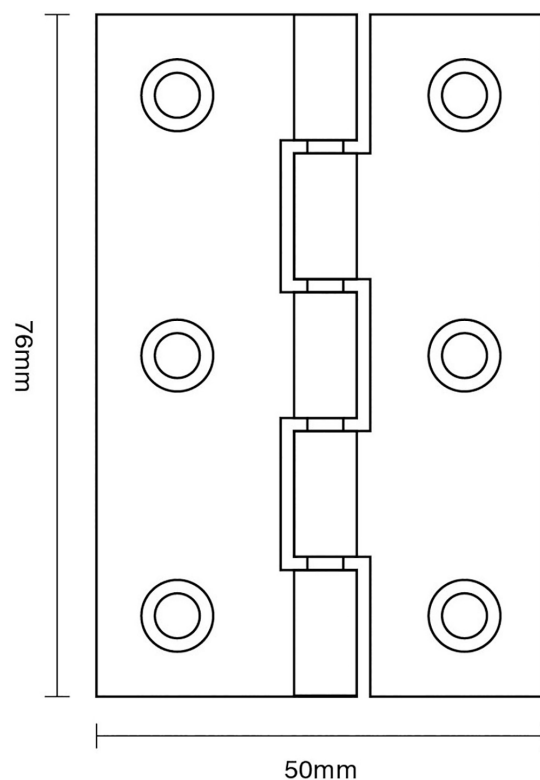

# CROFT

**Product Code:** BH5

**Product Name:** 76mm x 50mm Butt Hinge - Phosphor Bronze Washered

**Description:** Suitable for use on 35mm internal door and joinery applications. Our BH5 Phosphor Bronze Washered Butt Hinge is available in over 25 finishes & patinas.

## Product Information

Measuring 3" x 2" x 2mm, our BH5 hinge is suitable for 44mm internal doors.

Sold in pairs

Available in all Croft finishes excluding PRL, RBMA, TB,