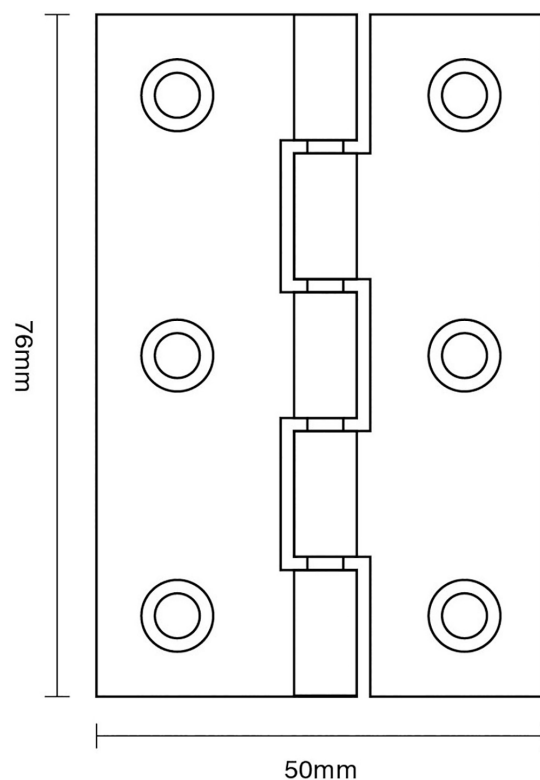

Available in all Croft finishes excluding PRL, RBMA, TB,