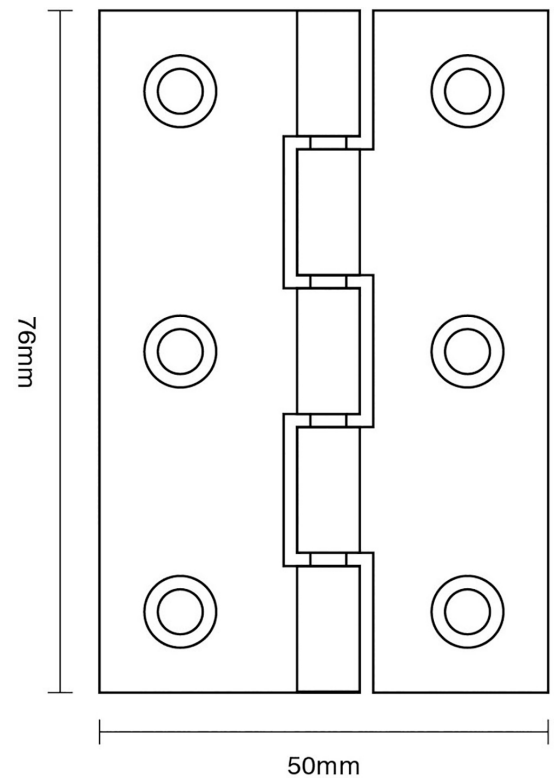

CROFT

Product Code: BH5

Product Name: PBW Butt Hinge

Description: Suitable for use on 35mm internal door and joinery applications. Our BH5 Phosphor Bronze Washered Butt Hinge is available in over 25 finishes & patinas.

Shown here in our Dark Bronze Metal Antique finish.

Product Information

Measuring 3" x 2" x 2mm.

Sold in pairs

Available in all Croft finishes excluding PRL, RBMA, TB,