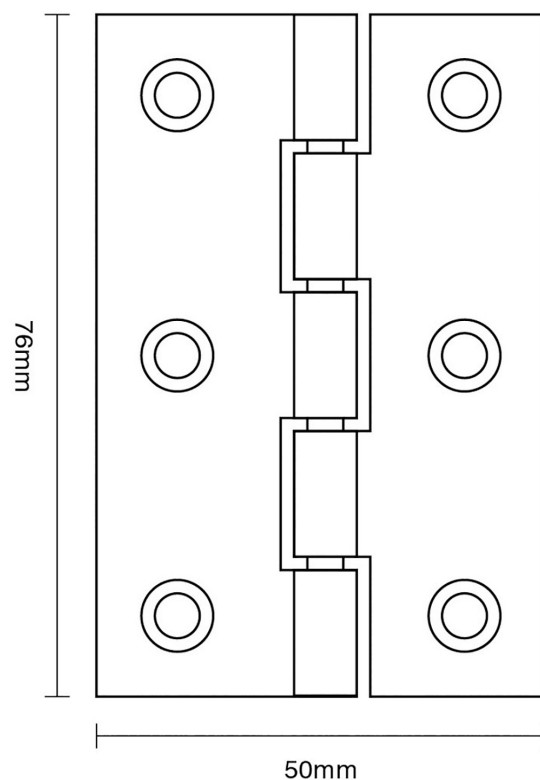

CROFT

Product Code: BH5

Product Name: 3" x 2" Butt Hinge - Phosphor Bronze Washered

Description: Our BH5 Phosphor Bronze Washered Butt Hinge, available in a wide choice of finishes and patinas.

Shown here in our Dark Bronze Metal Antique finish.

Product Information

Measuring 3" x 2" x 2mm, our BH5 hinge is suitable for 44mm internal doors.

Sold in pairs

Available in all Croft finishes excluding PG, PGUL, RBMA, TB,