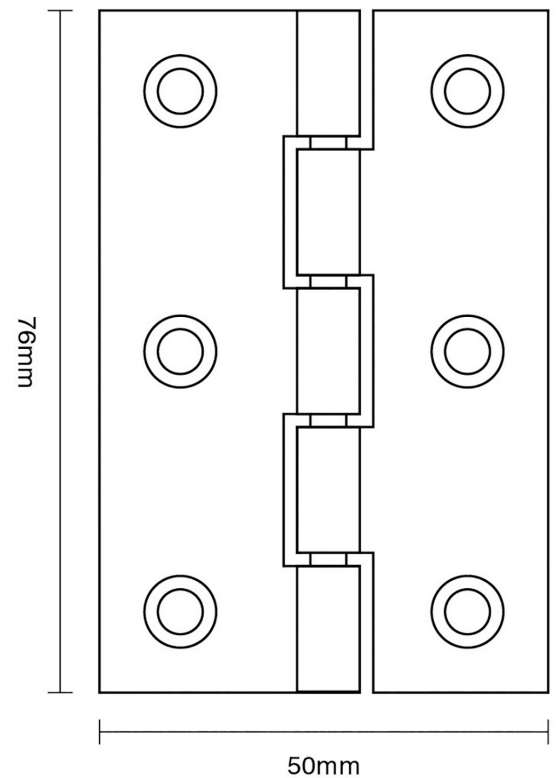

CROFT

Product Code: BH5

Product Name: PBW Butt Hinge

Description: Suitable for use on 35mm internal door and joinery applications. Our BH5 Phosphor Bronze Washered Butt Hinge is available in over 25 finishes & patinas.

Shown here in our Dark Bronze Metal Antique finish.

Product Information

Measuring 3" x 2" x 2mm.

Sold in pairs

Available in all Croft finishes excluding DORB, IBMA, IBUL, MBK, ORB, PRL, RBMA, TB, ZB,