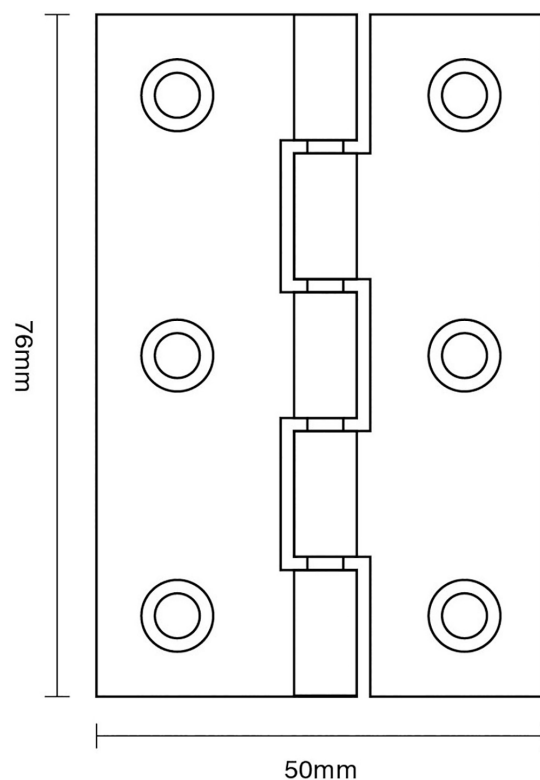

# CROFT

**Product Code:** BH5

**Product Name:** PBW Butt Hinge

**Description:** Suitable for use on 35mm internal door and joinery applications. Our BH5 Phosphor Bronze Washered Butt Hinge is available in over 25 finishes & patinas.

## Product Information

Measuring 3" x 2" x 2mm.

Sold in pairs

Available in all Croft finishes excluding PRL, RBMA, TB,