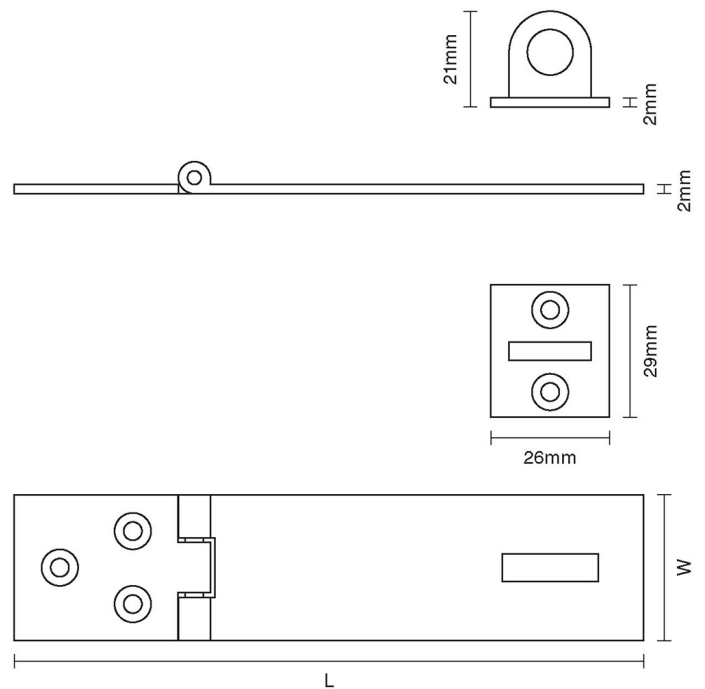

CROFT

Product Code: 1874

Product Name: Hasp and Staple

Description: Our Hasp and Staple, available in two size options in a wide choice of finishes.

Shown here in our Oil Rubbed Bronze finish.

Product Information

Available in the following sizes: 3" 4"

Sizes	L	W	H	D
3"	106	25	25	28
4"	138	32	28	32

Available in all Croft finishes excluding RBMA, TB,