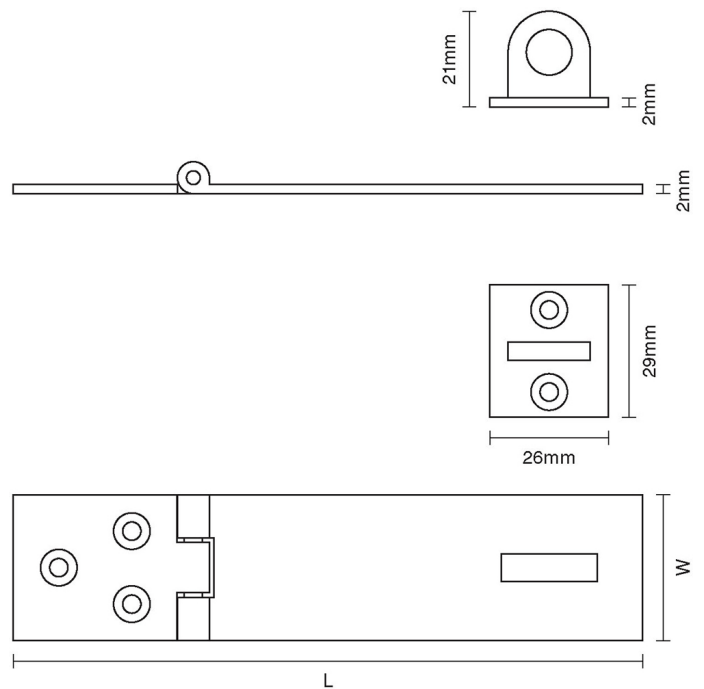

# CROFT

**Product Code:** 1874

**Product Name:** Hasp and Staple

**Description:** Our Hasp and Staple, available in two size options in a wide choice of finishes.

Shown here in our Oil Rubbed Bronze finish.

## Product Information

Available in the following sizes: 3" 4"

Sizes	L	W	H	D
3"	106	25	25	28
4"	138	32	28	32

Available in all Croft finishes excluding PG, PGUL, RBMA, TB,