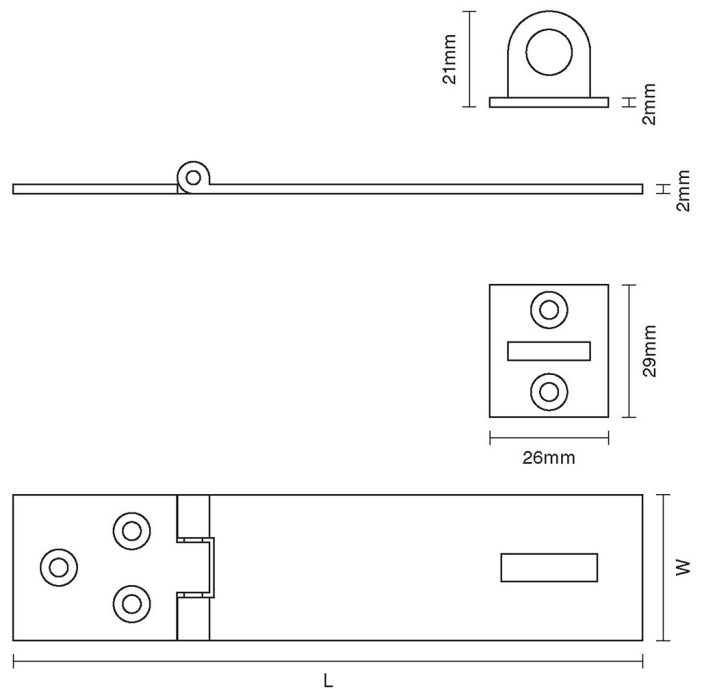

CROFT

Product Code: 1874

Product Name: Hasp and Staple

Description: Our Hasp and Staple, available in two size options in a wide choice of finishes.

Shown here in our Oil Rubbed Bronze finish.

Product Information

Available in the following sizes: 3" 4"

Sizes	L	W	H	D
3"	106	25	25	28
4"	138	32	28	32

Available in all Croft finishes excluding DORB, IBMA, IBUL, MBK, ORB, RBMA, TB,