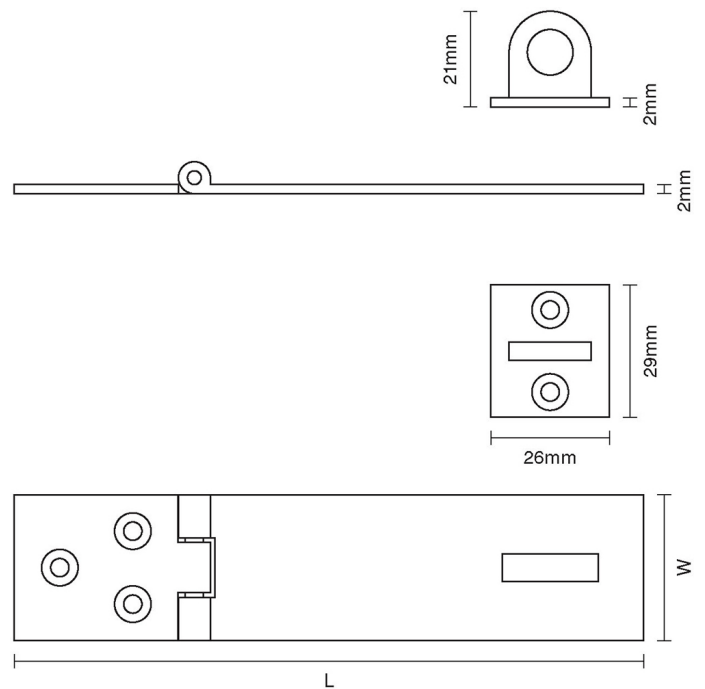

# CROFT

**Product Code:** 1874

**Product Name:** Hasp and Staple

**Description:** Our Hasp and Staple, available in two size options in a wide choice of finishes.

Shown here in our Oil Rubbed Bronze finish.

## Product Information

Available in the following sizes: 3" 4"

Sizes	L	W	H	D
3"	106	25	25	28
4"	138	32	28	32

Available in all Croft finishes excluding RBMA, TB,