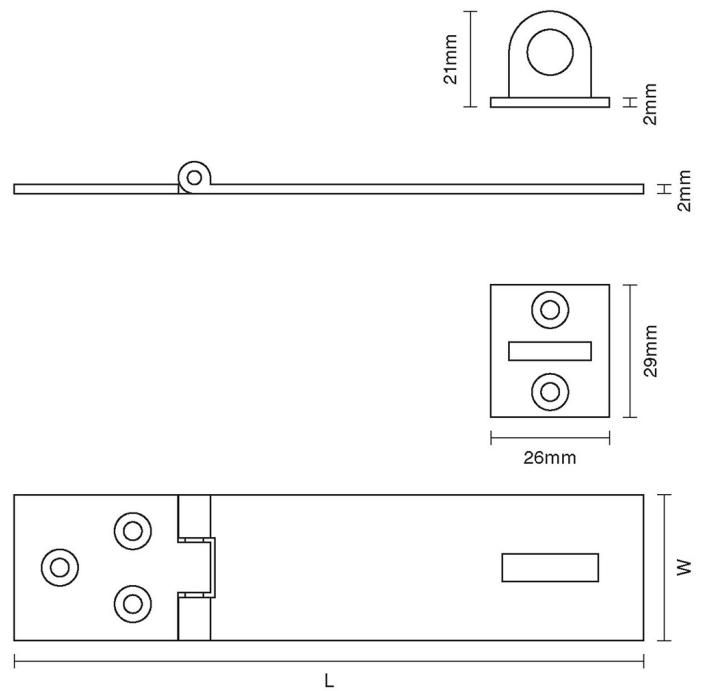

# CROFT

**Product Code:** 1874

**Product Name:** Hasp and Staple

**Description:** Our Hasp and Staple, available in two size options in a wide choice of finishes.

Shown here in our Oil Rubbed Bronze finish.

## Product Information

Available in the following sizes: 3" 4"

Sizes	L	W	H	D
3"	106	25	25	28
4"	138	32	28	32

Available in all Croft finishes excluding RBMA, TB,