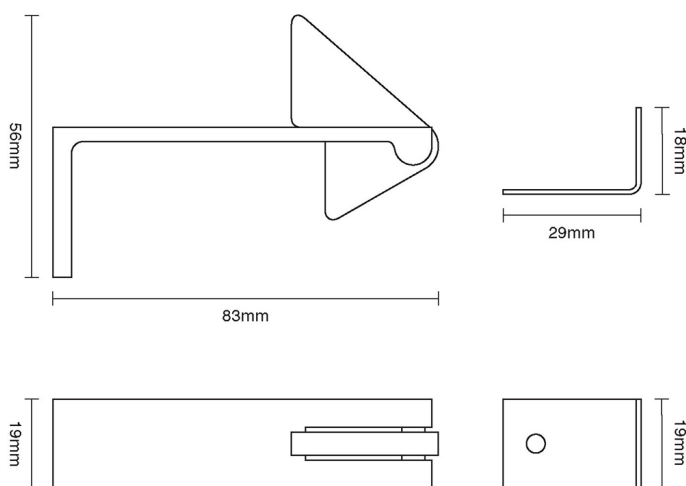

# CROFT

**Product Code:** 1787

**Product Name:** Counterflap Catch

**Description:** Our Counterflap Catch is available in a wide choice of finishes.

Shown here in our Dark Bronze finish.

## Product Information

79mm

Available in all Croft finishes excluding RBMA, TB,