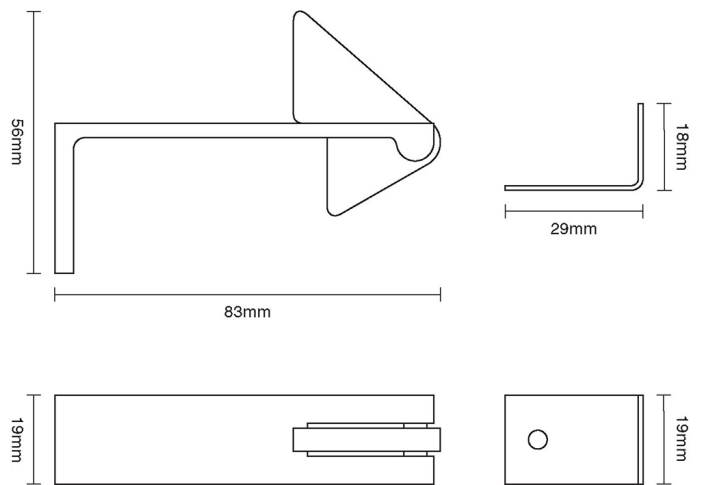

CROFT

Product Code: 1787

Product Name: Counterflap Catch

Description: Our Counterflap Catch is available in a wide choice of finishes.

Shown here in our Distressed Bronze Metal Antique finish.

Product Information

79mm

Available in all Croft finishes excluding PG, PGUL, RBMA, TB,