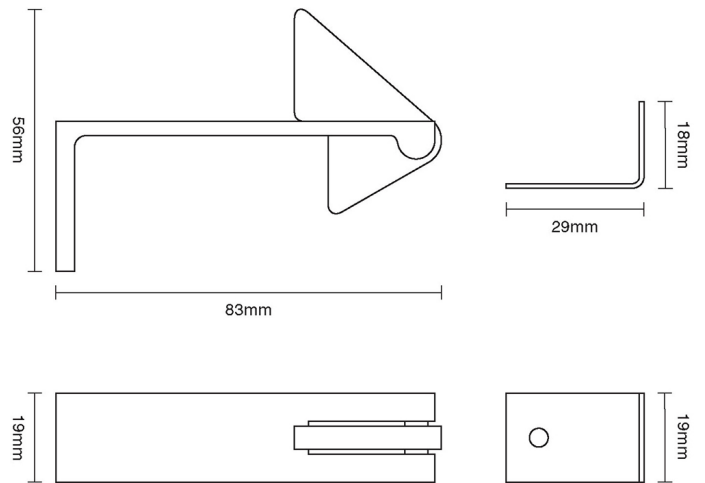

CROFT

Product Code: 1787

Product Name: Counterflap Catch

Description: Our Counterflap Catch is available in a wide choice of finishes.

Shown here in our Dark Bronze finish.

Product Information

79mm

Available in all Croft finishes excluding DORB, IBMA, IBUL, MBK, ORB, RBMA, TB,