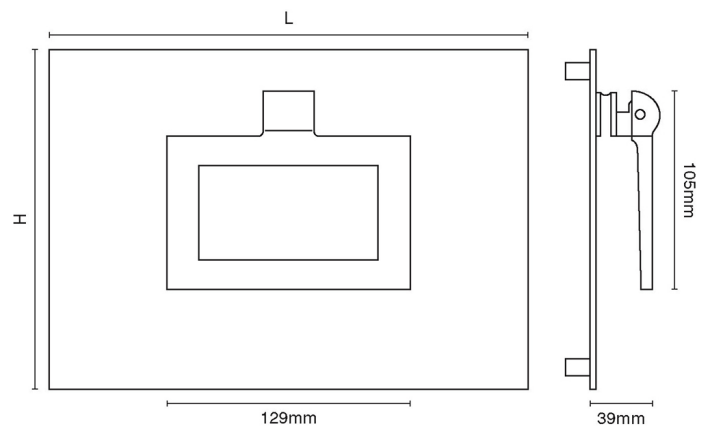

# CROFT

**Product Code:** 1931

**Product Name:** Edinburgh Handle

**Description:** Cast from the finest brass, this attractive and impressive pull handle adds a real sense of grandeur to any period property.

## Product Information

This product is a pull handle and does not operate a latch.

Supplied with 4 No M6 x 80mm threads, M6 dome nuts and washers

Available in three sizes as standard, custom backplate sizes also available. Speak with our team for details.

Sizes	W	H	P
152 x 102	152mm	102mm	35mm
178 x 127	178mm	127mm	35mm
254 x 178	254mm	178mm	35mm

Available in all Croft finishes excluding RBMA, TB,