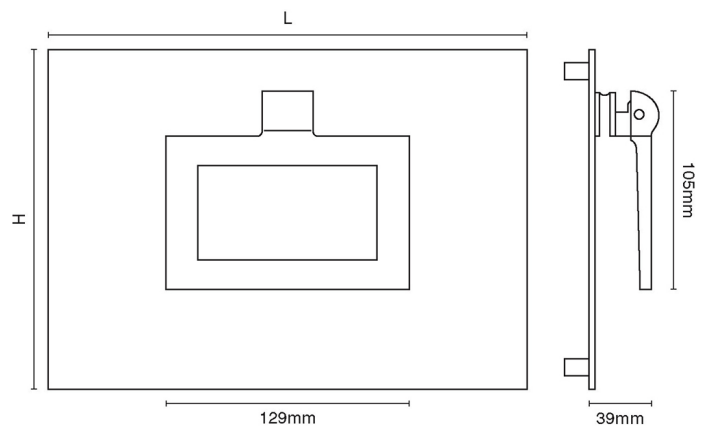

# CROFT

**Product Code:** 1931

**Product Name:** Edinburgh Handle

**Description:** Cast from the finest brass, this attractive and impressive pull handle adds a real sense of grandeur to any period property.

## Product Information

This product is a pull handle and does not operate a latch.

Supplied with 4 No M6 x 80mm threads, M6 dome nuts and washers

Available in three sizes as standard, custom backplate sizes also available. Speak with our team for details.

Sizes	W	H	P
152 x 102	152mm	102mm	35mm
178 x 127	178mm	127mm	35mm
254 x 178	254mm	178mm	35mm

Available in all Croft finishes excluding DORB, IBMA, IBUL, MBK, ORB, RBMA, TB,