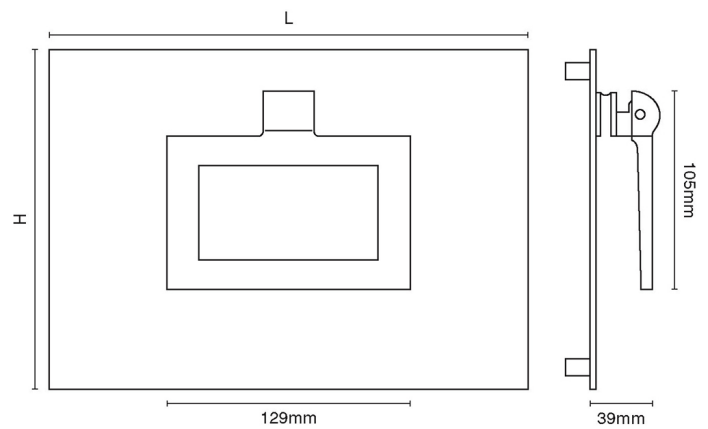

CROFT

Product Code: 1931

Product Name: Edinburgh Handle

Description: Cast from the finest brass, this attractive and impressive pull handle adds a real sense of grandeur to any period property.

Shown here in our Polished Nickel finish.

Product Information

This product is a pull handle and does not operate a latch.

Supplied with 4 No M6 x 80mm threads, M6 dome nuts and washers

Available in three sizes as standard, custom backplate sizes also available. Speak with our team for details.

Sizes	W	H	P
152 x 102	152mm	102mm	35mm
178 x 127	178mm	127mm	35mm
254 x 178	254mm	178mm	35mm

Available in all Croft finishes excluding RBMA, TB,