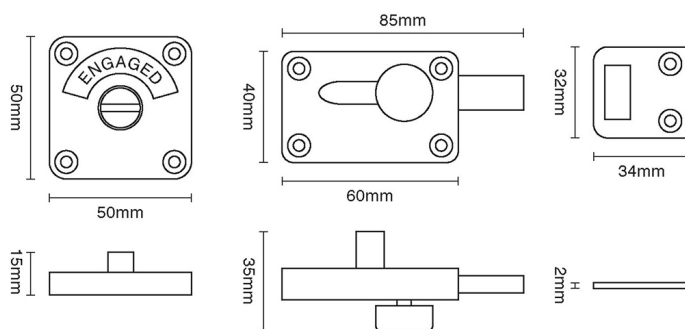

CROFT

Product Code: 4551

Product Name: Indicator Bolt

Description: Our Indicator Bolt, suitable for bathroom and WC doors.

Shown here in our Aged Brass finish.

Product Information

Internal Body – 60 x 40mm Indicator – 50 x 50mm.
To suit inward opening doors as standard, specify if ordering for outward opening doors