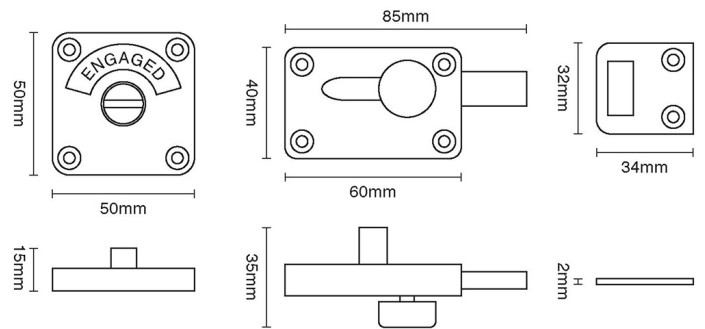

CROFT

Product Code: 4551

Product Name: Indicator Bolt

Description: Our Indicator Bolt, suitable for bathroom and WC doors.

Shown here in our Aged Brass finish.

Product Information

Internal Body – 60 x 40mm Indicator – 50 x 50mm