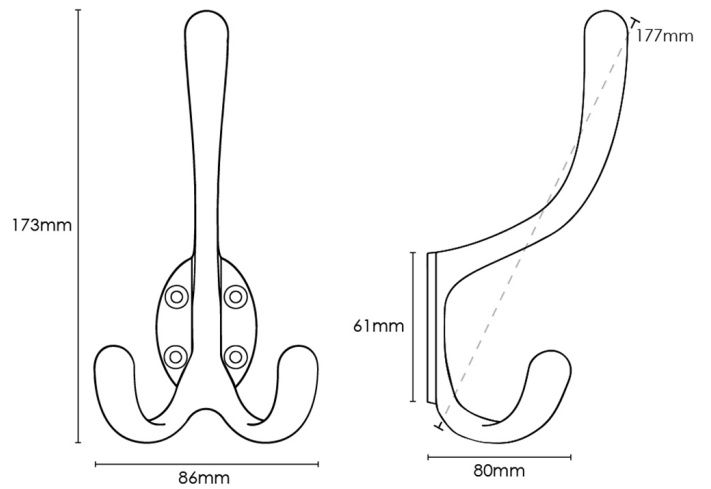

CROFT

Product Code: 1780

Product Name: Large Hat and Double Coat Hook

Description: Practical and stylish, our new Large Hat and Double Coat Hook in solid brass.

Shown here in our Satin Nickel finish.

### Product Information

170mm

Available in all Croft finishes excluding RBMA, TB,