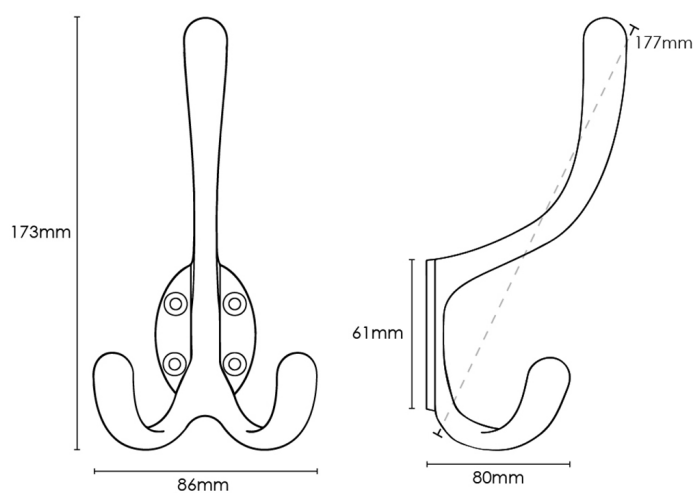

CROFT

Product Code: 1780

Product Name: Large Hat and Double Coat Hook

Description: Practical and stylish, our new Large Hat and Double Coat Hook in solid brass.

Shown here in our Satin Nickel finish.

Product Information

170mm

Available in all Croft finishes excluding DORB, IBMA, IBUL, MBK, ORB, RBMA, TB,