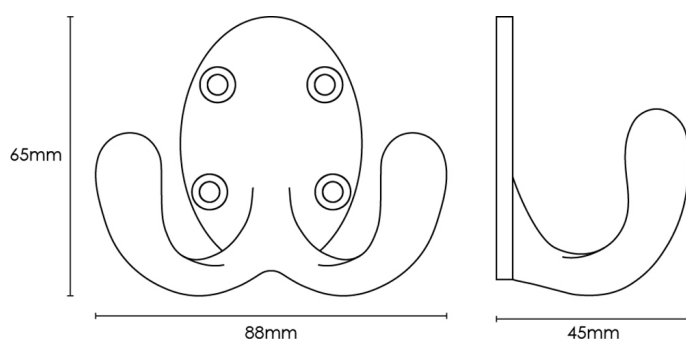

CROFT

Product Code: 1779

Product Name: Large Double Wardrobe Hook

Description: Practical and stylish, our new Large Double Wardrobe Hook in solid brass.

Shown here in our Satin Nickel finish.

Product Information

70mm

Available in all Croft finishes excluding RBMA, TB,