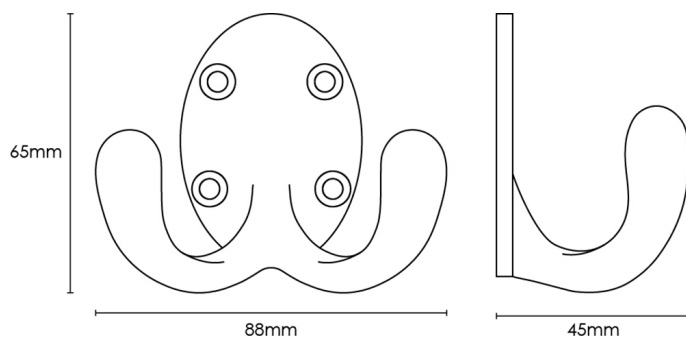

**CROFT**

**Product Code:** 1779

**Product Name:** Large Double Wardrobe Hook

**Description:** Practical and stylish, our new Large Double Wardrobe Hook in solid brass.

Shown here in our Satin Nickel finish.

### Product Information

70mm

Available in all Croft finishes excluding RBMA, TB,