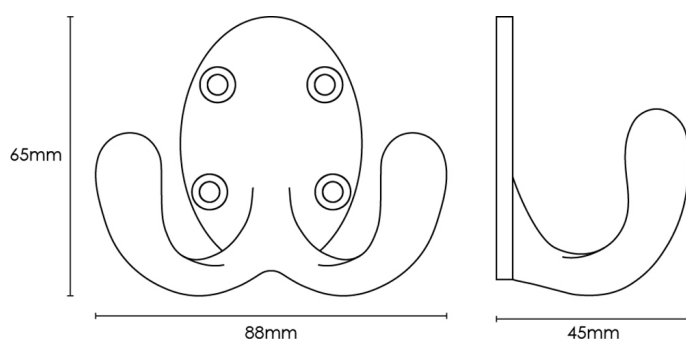

CROFT

Product Code: 1779

Product Name: Large Double Wardrobe Hook

Description: Practical and stylish, our new Large Double Wardrobe Hook in solid brass.

Shown here in our Satin Nickel finish.

### Product Information

70mm

Available in all Croft finishes excluding RBMA, TB,