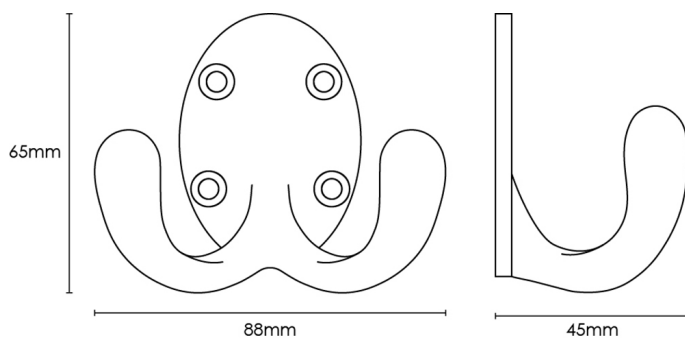

CROFT

Product Code: 1779

Product Name: Large Double Wardrobe Hook

Description: Practical and stylish, our new Large Double Wardrobe Hook in solid brass.

Shown here in our Satin Nickel finish.

### Product Information

70mm

Available in all Croft finishes excluding RBMA, TB,