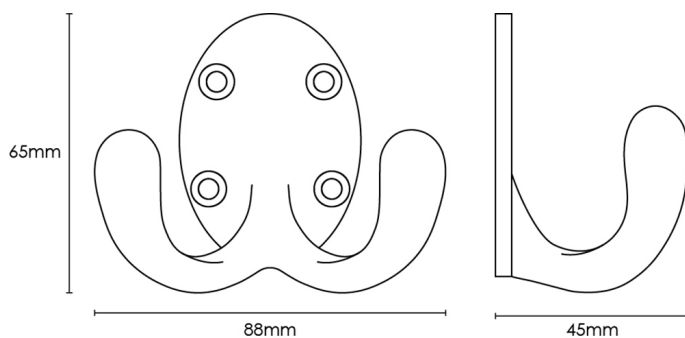

CROFT

Product Code: 1779

Product Name: Large Double Wardrobe Hook

Description: Practical and stylish, our new Large Double Wardrobe Hook in solid brass.

Shown here in our Satin Nickel finish.

Product Information

70mm

Available in all Croft finishes excluding DORB, IBMA, IBUL, MBK, ORB, RBMA, TB,