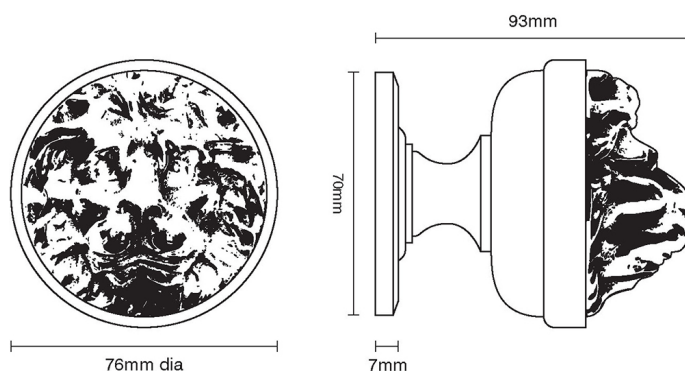

CROFT

Product Code: 1734

Product Name: Lion's Head Centre Door Knob

Description: Cast from solid brass and bearing rich and delicate detail, our classic lion's head centre door knob forms part of our traditional lions head suite.

Shown here in our Light Antique Brass finish.

Product Information

Cast from solid brass and bearing rich and delicate detail, our classic lion's head centre door knob forms part of our traditional lions head suite.