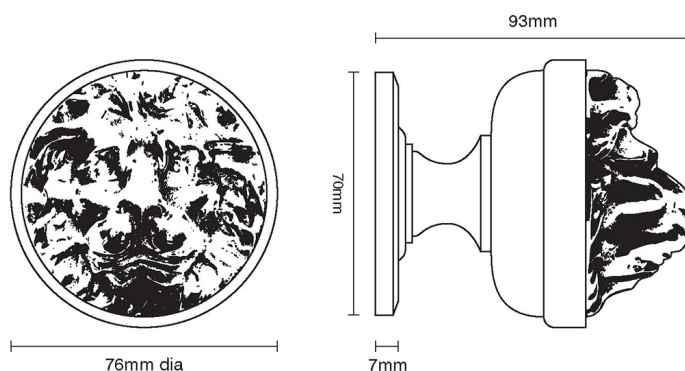

CROFT

Product Code: 1734

Product Name: Lion's Head Centre Door Knob

Description: Cast from solid brass and bearing rich and delicate detail, our classic lion's head centre door knob forms part of our traditional lions head suite.

### Product Information

Cast from solid brass and bearing rich and delicate detail, our classic lion's head centre door knob forms part of our traditional lions head suite.

Available in all Croft finishes excluding RBMA, TB,