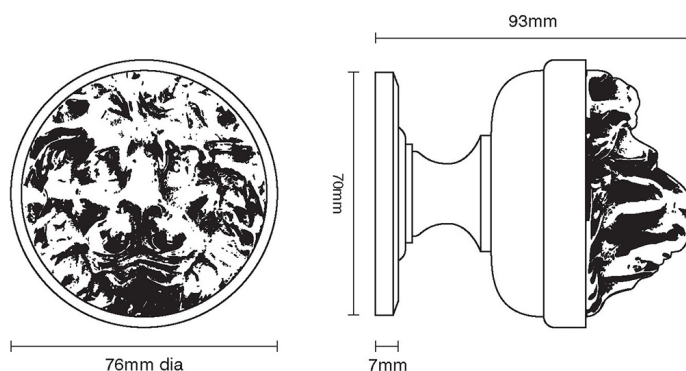

CROFT

Product Code: 1734

Product Name: Lion's Head Centre Door Knob

Description: Cast from solid brass and bearing rich and delicate detail, our classic lion's head centre door knob forms part of our traditional lions head suite.

Shown here in our Light Antique Brass finish.

Product Information

Cast from solid brass and bearing rich and delicate detail, our classic lion's head centre door knob forms part of our traditional lions head suite.