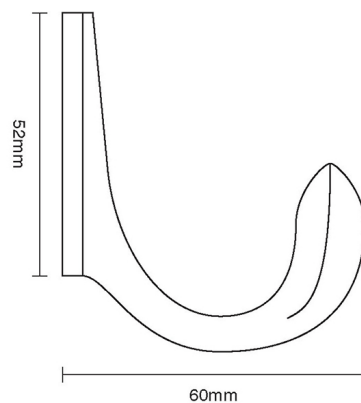

CROFT

Product Code: 2736

Product Name: Wardrobe Hook – Bevelled Edge

Description: Our traditional Wardrobe Hook with bevelled edge.

Shown here in our Satin Chrome finish.

### Product Information

67 x 36mm

Available in all Croft finishes excluding RBMA, TB,