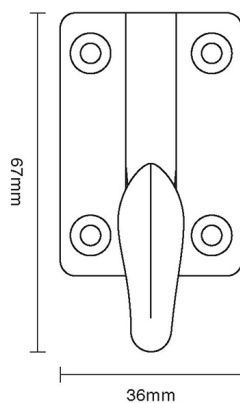

# CROFT

**Product Code:** 2736

**Product Name:** Wardrobe Hook – Bevelled Edge

**Description:** Our traditional Wardrobe Hook with bevelled edge.

Shown here in our Satin Chrome finish.

## Product Information

67 x 36mm

Available in all Croft finishes excluding RBMA, TB,