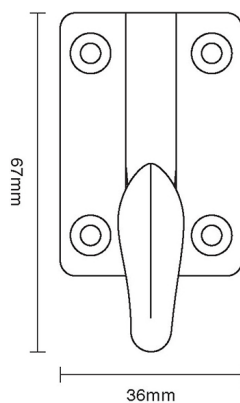

CROFT

Product Code: 2736

Product Name: Wardrobe Hook – Bevelled Edge

Description: Our traditional Wardrobe Hook with bevelled edge.

Shown here in our Satin Chrome finish.

### Product Information

67 x 36mm

Available in all Croft finishes excluding RBMA, TB,