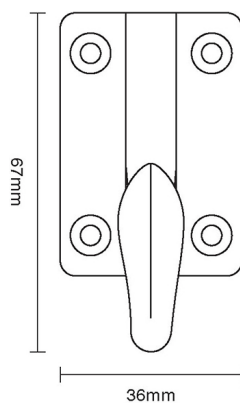

# CROFT

**Product Code:** 2736

**Product Name:** Wardrobe Hook – Bevelled Edge

**Description:** Our traditional Wardrobe Hook with bevelled edge.

Shown here in our Satin Chrome finish.

## Product Information

67 x 36mm

Available in all Croft finishes excluding DORB, IBMA, IBUL, MBK, ORB, RBMA, TB,