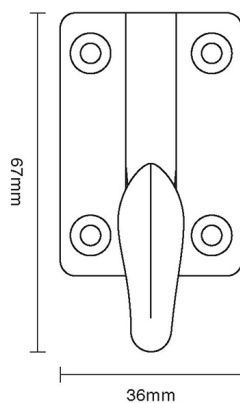

CROFT

Product Code: 2736

Product Name: Wardrobe Hook – Bevelled Edge

Description: Our traditional Wardrobe Hook with bevelled edge.

Shown here in our Satin Chrome finish.

Product Information

67 x 36mm

Available in all Croft finishes excluding RBMA, TB,