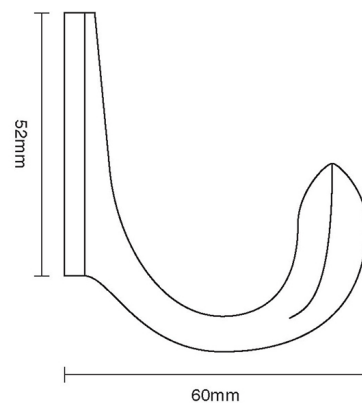

# CROFT

**Product Code:** 2736

**Product Name:** Wardrobe Hook – Bevelled Edge

**Description:** Our traditional Wardrobe Hook with bevelled edge.

Shown here in our Satin Chrome finish.

## Product Information

67 x 36mm

Available in all Croft finishes excluding DORB, IBMA, IBUL, MBK, ORB, RBMA, TB,