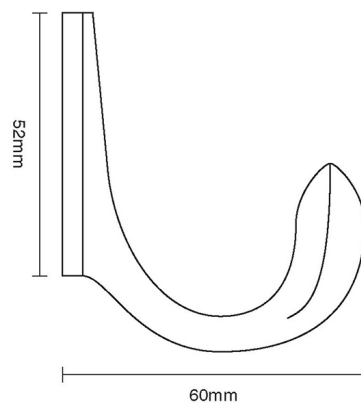

# CROFT

**Product Code:** 2736

**Product Name:** Wardrobe Hook – Bevelled Edge

**Description:** Our traditional Wardrobe Hook with bevelled edge.

Shown here in our Satin Chrome finish.

## Product Information

67 x 36mm

Available in all Croft finishes excluding RBMA, TB,