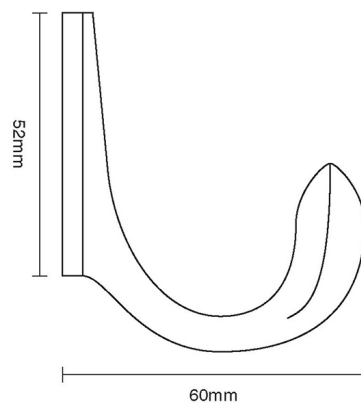

CROFT

Product Code: 2736

Product Name: Wardrobe Hook – Bevelled Edge

Description: Our traditional Wardrobe Hook with bevelled edge.

Shown here in our Satin Chrome finish.

Product Information

67 x 36mm

Available in all Croft finishes excluding RBMA, TB,