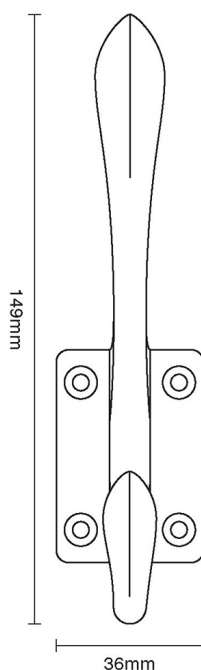

CROFT

Product Code: 2735

Product Name: Hat and Coat Hook – Bevelled Edge

Description: Our traditional Hat and Coat hook with bevelled edge.

Shown here in our Polished Chrome finish.

Product Information

149 x 36mm