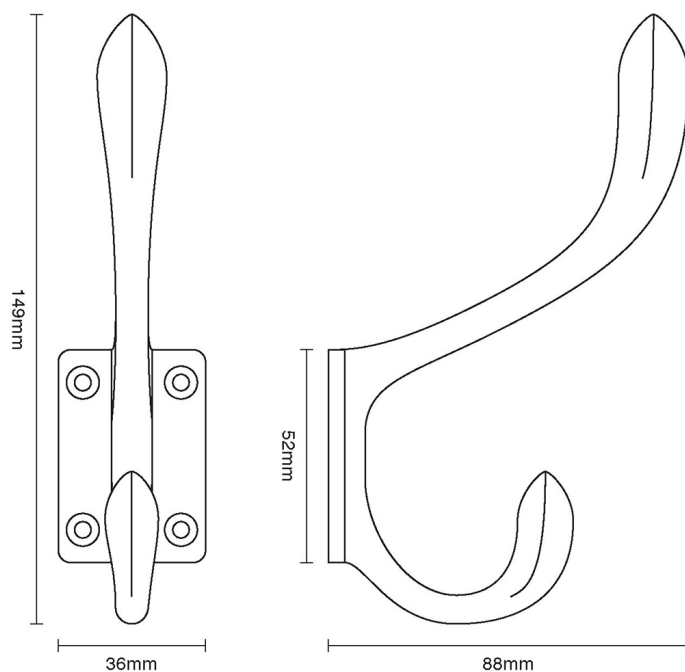

CROFT

Product Code: 2735

Product Name: Hat and Coat Hook – Bevelled Edge

Description: Our traditional Hat and Coat hook with bevelled edge.

Shown here in our Polished Chrome finish.

Product Information

149 x 36mm