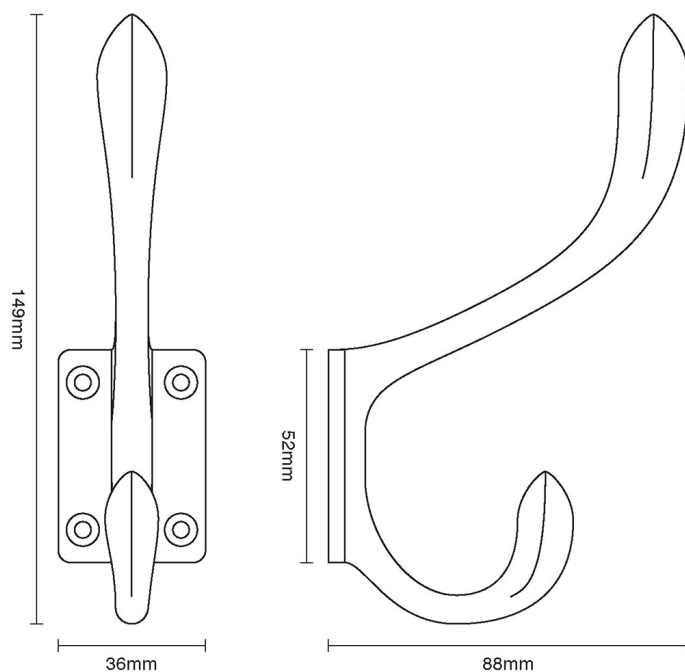

# CROFT

**Product Code:** 2735

**Product Name:** Hat and Coat Hook – Bevelled Edge

**Description:** Our traditional Hat and Coat hook with bevelled edge.

Shown here in our Polished Chrome finish.

## Product Information

149 x 36mm

Available in all Croft finishes excluding RBMA, TB,