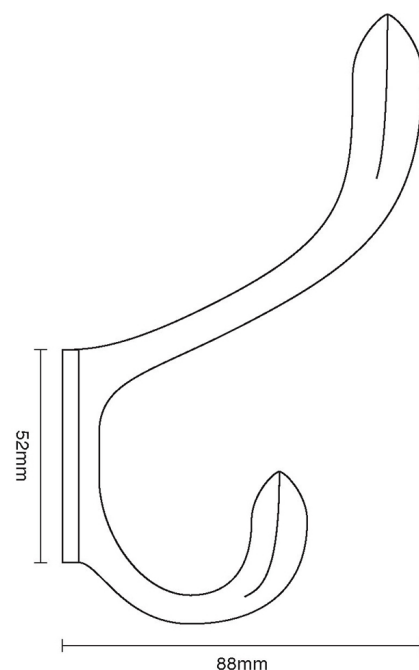

CROFT

Product Code: 2735

Product Name: Hat and Coat Hook – Bevelled Edge

Description: Our traditional Hat and Coat hook with bevelled edge.

Shown here in our Polished Chrome finish.

Product Information

149 x 36mm