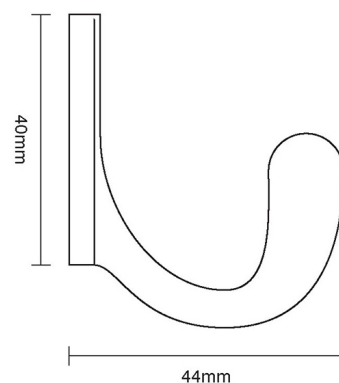

# CROFT

**Product Code:** 2733

**Product Name:** Wardrobe Hook Square Base

**Description:** Our solid brass Wardrobe Hook with Square Base adds a more contemporary look and feel.

Shown here in our Satin Nickel finish.

## Product Information

50 x 30mm

Available in all Croft finishes excluding DORB, IBMA, IBUL, MBK, ORB, RBMA, TB,