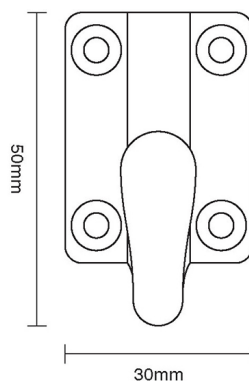

# CROFT

**Product Code:** 2733

**Product Name:** Wardrobe Hook Square Base

**Description:** Our solid brass Wardrobe Hook with Square Base adds a more contemporary look and feel.

Shown here in our Satin Nickel finish.

## Product Information

50 x 30mm

Available in all Croft finishes excluding DORB, IBMA, IBUL, MBK, ORB, RBMA, TB,