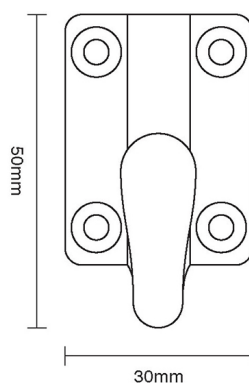

# CROFT

**Product Code:** 2733

**Product Name:** Wardrobe Hook Square Base

**Description:** Our solid brass Wardrobe Hook with Square Base adds a more contemporary look and feel.

Shown here in our Satin Nickel finish.

## Product Information

50 x 30mm

Available in all Croft finishes excluding DORB, IBMA, IBUL, MBK, ORB, RBMA, TB,