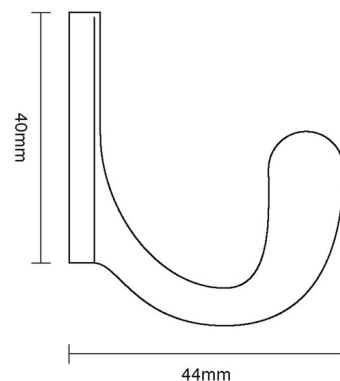

# CROFT

**Product Code:** 2733

**Product Name:** Wardrobe Hook Square Base

**Description:** Our solid brass Wardrobe Hook with Square Base adds a more contemporary look and feel.

Shown here in our Satin Nickel finish.

## Product Information

50 x 30mm

Available in all Croft finishes excluding DORB, IBMA, IBUL, MBK, ORB, RBMA, TB,