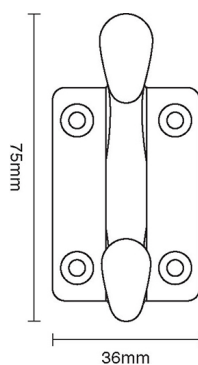

# CROFT

**Product Code:** 2731

**Product Name:** Hat and Coat Hook Square Base

**Description:** Our solid brass Hat and Coat Hook with Square Base adds a more contemporary look and feel.

Shown here in our Satin Nickel finish.

## Product Information

75 x 36mm

Available in all Croft finishes excluding RBMA, TB,