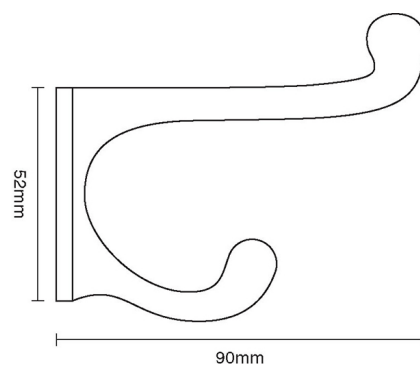

# CROFT

**Product Code:** 2731

**Product Name:** Hat and Coat Hook Square Base

**Description:** Our solid brass Hat and Coat Hook with Square Base adds a more contemporary look and feel.

Shown here in our Satin Nickel finish.

## Product Information

75 x 36mm

Available in all Croft finishes excluding RBMA, TB,