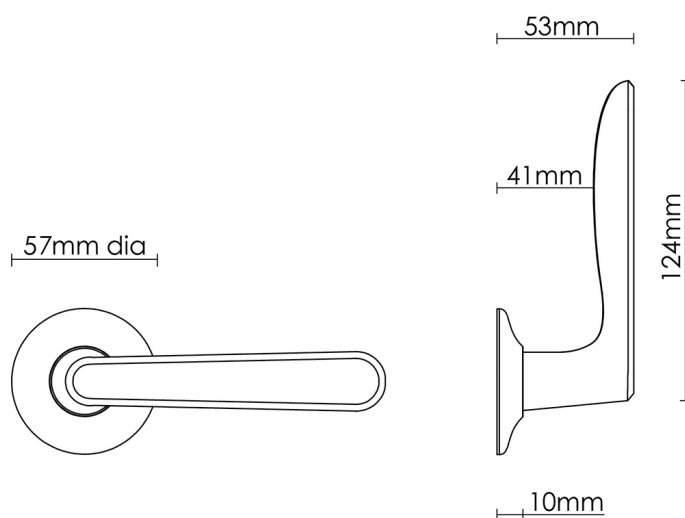

CROFT

Product Code: 7240COV57D

Product Name: Velo Lever on 57mm Arc Covered Rose

Description: 57mm diameter rose (Each inner rose supplied with 3 woodscrews) Also available: 7240COV57A- On Plain Edge Rose 7240COV57B- On Raised Edge Rose 7240COV57C- On Reeded Edge Rose 7240COV65A- On 65mm Plain Edge Rose 7240COV65B- On 65mm Raised Edge Rose 7240COV65C- On 65mm Reeded Edge Rose

Shown here in our Light Antique Brass finish.

Product Information

57mm diameter rose (Each inner rose supplied with 3 woodscrews)

Please note sprung rose is 4mm thicker than unsprung rose.

Available in all Croft finishes excluding RBMA, TB,