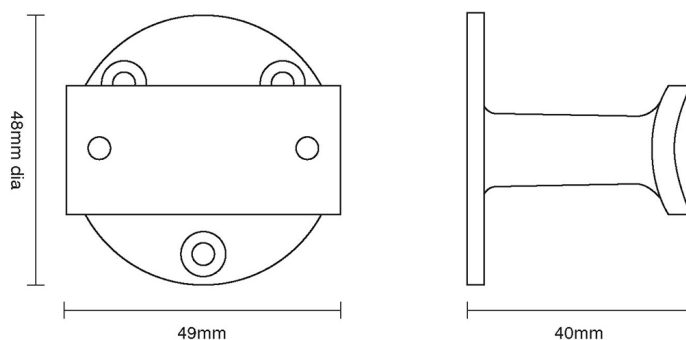

CROFT

Product Code: 6068

Product Name: Straight Handrail Bracket

Description:

Shown here in our Carbon finish.

Product Information

48mm dia, 40mm projection.

Available in all Croft finishes excluding DORB, IBMA, IBUL, MBK, ORB, RBMA, TB, DEB, EB, CN, DCN, MCN,