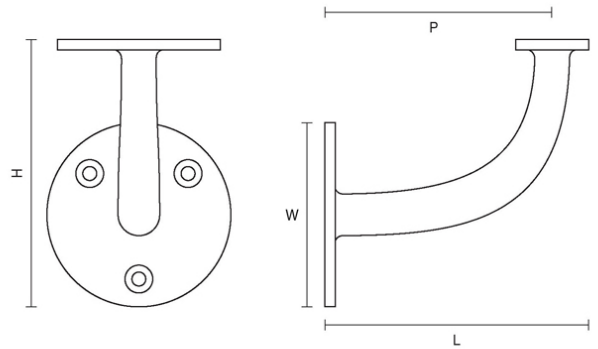

CROFT

Product Code: 1766

Product Name: Handrail Bracket

Description:

Shown here in our Carbon finish.

Product Information

- Available in either 2 1/2" or 3" sizes.
- Real Bronze and Tudor Bronze finishes available on 2.1/2" version only.

Sizes	L	W	P
2 1/2"	78	54	64
3"	78	54	76

Available in all Croft finishes excluding DORB, IBMA, IBUL, MBK, ORB, DEB, EB, CN, DCN, MCN,