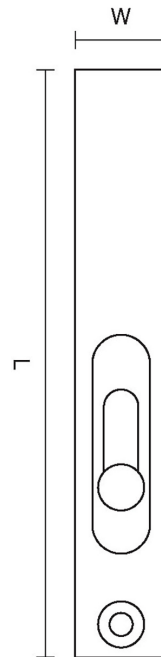

CROFT

Product Code: 2745

Product Name: Sunk Slide Flush Bolt

Description: Our sunk slide flush bolt is suitable for light duty applications, such as cupboards.

Shown here in our Satin Brass finish.

Product Information

100 x 16mm

Sizes	L	W	D
102	102	17	28

Available in all Croft finishes excluding RBMA, TB,