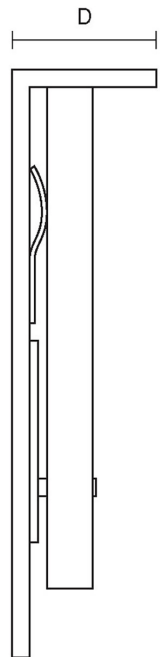

CROFT

Product Code: 2745

Product Name: Sunk Slide Flush Bolt

Description: Our sunk slide flush bolt is suitable for light duty applications, such as cupboards.

Shown here in our Satin Brass finish.

Product Information

100 x 16mm

Sizes	L	W	D
102	102	17	28

Available in all Croft finishes excluding RBMA, TB,