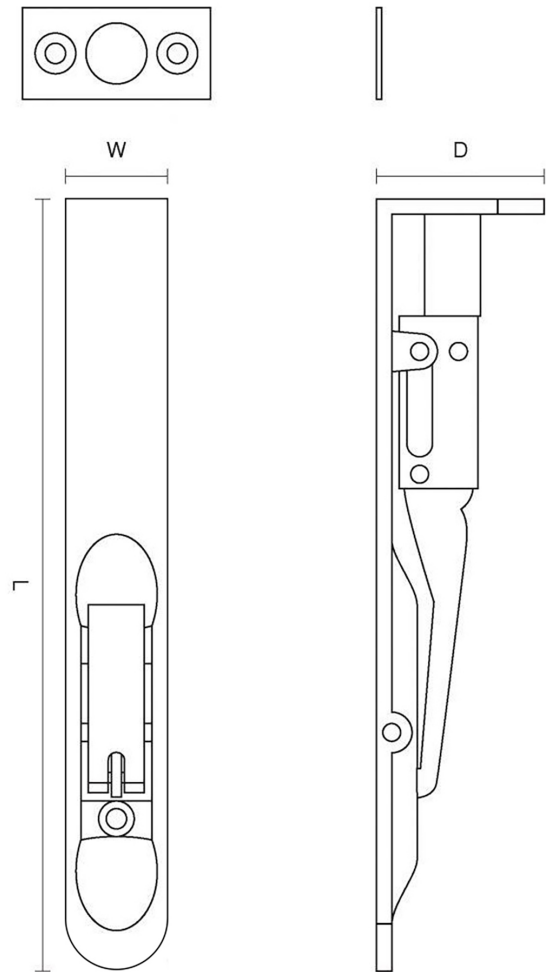

# CROFT

**Product Code:** 1827RC

**Product Name:** Lever Action Flush Bolt with Radius Corners

**Description:** Our Lever Action Flush Bolt with Radius Corners is fitted to the inside of the door, with easy mechanism to smoothly bolt the door vertically.

## Product Information

Available in the following sizes as standard: 6" x 3/4" 8" x 3/4"  
10" x 3/4" 12" x 3/4" 18" x 3/4"

Available in all Croft finishes excluding DORB, IBMA, IBUL, MBK, ORB, RBMA, TB,