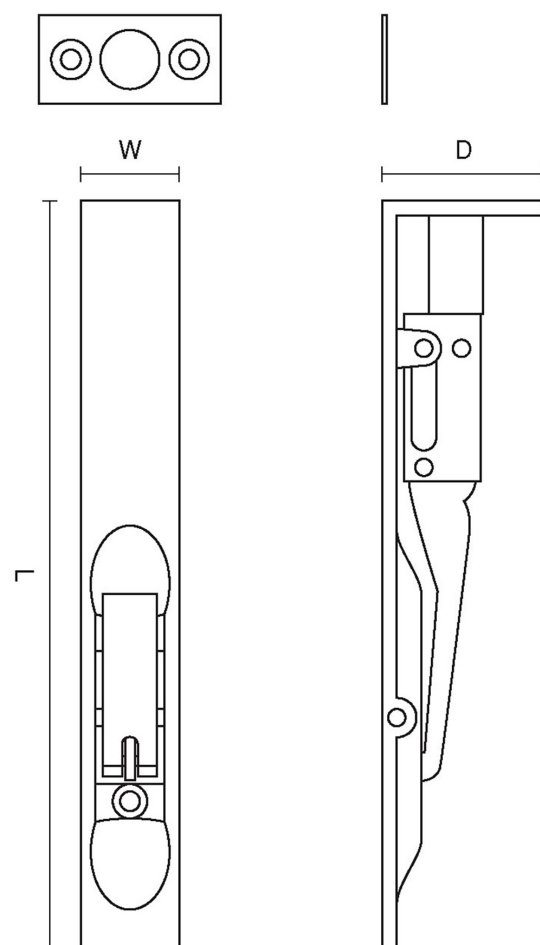

CROFT

Product Code: 1827

Product Name: Lever Action Flush Bolt

Description: Our Lever Action Flush Bolt is fitted to the inside of the door, with easy mechanism to smoothly bolt the door vertically.

Shown here in our Aged Brass finish.

Product Information

Available in the following sizes as standard: 6" x 3/4" 8" x 3/4" 10" x 3/4" 12" x 3/4" 18" x 3/4" Locking version available 1827L.

Sizes	L	W	H
6" x 3/4"	152	19	34
8" x 3/4"	200	19	34
10" x 3/4"	254	19	34
12" x 3/4"	305	19	36
18" x 3/4"	458	19	36