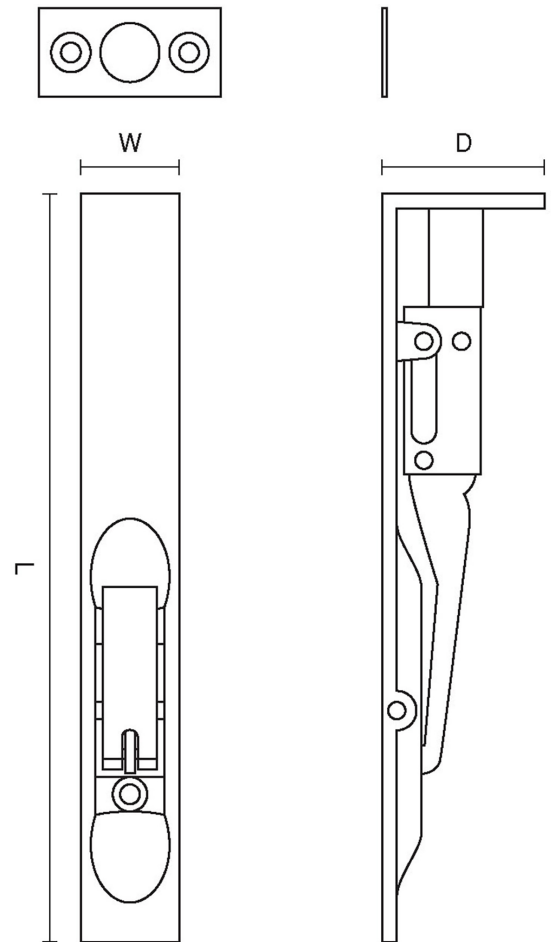

CROFT

Product Code: 1827

Product Name: Lever Action Flush Bolt

Description: Our Lever Action Flush Bolt is fitted to the inside of the door, with easy mechanism to smoothly bolt the door vertically.

Shown here in our Aged Brass finish.

Product Information

Available in the following sizes as standard: 6" x 3/4" 8" x 3/4" 10" x 3/4" 12" x 3/4" 18" x 3/4" Other sizes made to order. Please speak with our team. Locking version available 1827L.

Sizes	L	W	H
6" x 3/4"	152	19	34
8" x 3/4"	200	19	34
10" x 3/4"	254	19	34
12" x 3/4"	305	19	36
18" x 3/4"	458	19	36