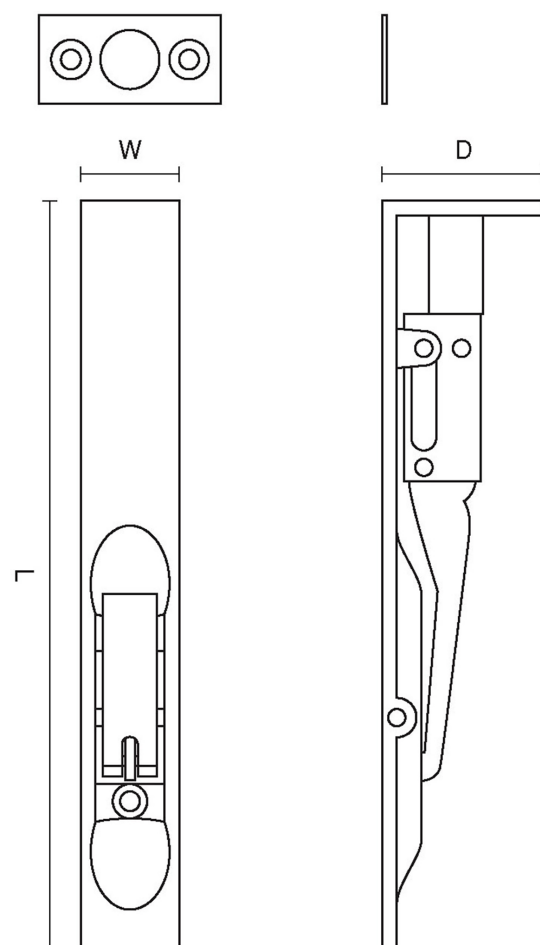

CROFT

Product Code: 1827

Product Name: Lever Action Flush Bolt

Description: Our Lever Action Flush Bolt is fitted to the inside of the door, with easy mechanism to smoothly bolt the door vertically.

Shown here in our Aged Brass finish.

Product Information

Available in the following sizes as standard: 6" x 3/4" 8" x 3/4" 10" x 3/4" 12" x 3/4" 18" x 3/4" Locking version available 1827L.

Sizes	L	W	H
6" x 3/4"	152	19	34
8" x 3/4"	203	19	34
10" x 3/4"	254	19	34
12" x 3/4"	305	19	36
18" x 3/4"	458	19	36