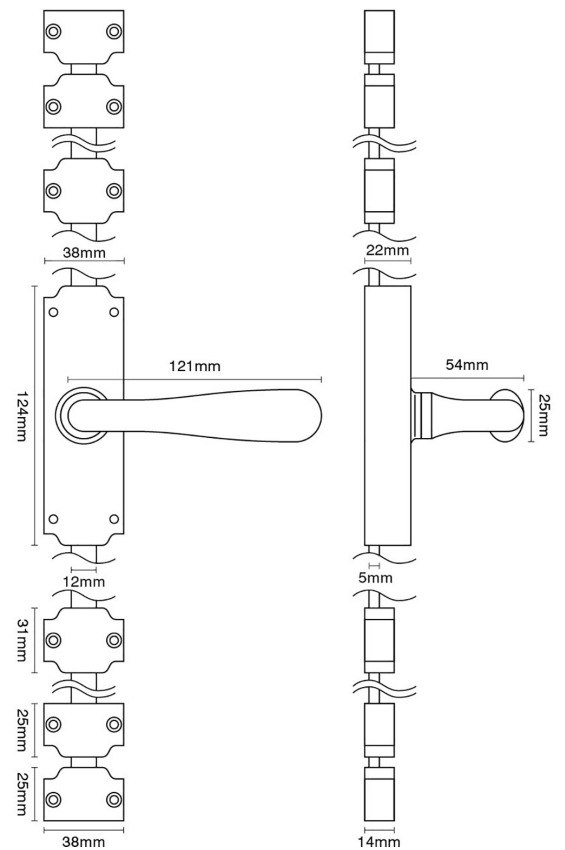

CROFT

Product Code: 6004

Product Name: Espagnolette Bolt with Elegance Lever

Description: Our Espagnolette Bolt, used to secure French Doors and large Casement Windows. Add a final touch of elegance, supplied complete with rods and guides all made from brass.

Also available as the 6004L Locking Version.

Shown here in our Oil Rubbed Bronze finish.

Product Information

All bolts come complete with: 2 x Central Guides 4 x End Guides 2 x Flat Plates 2 x Angle Plates 2 x 1.2m Rods as standard (Other size can be ordered)