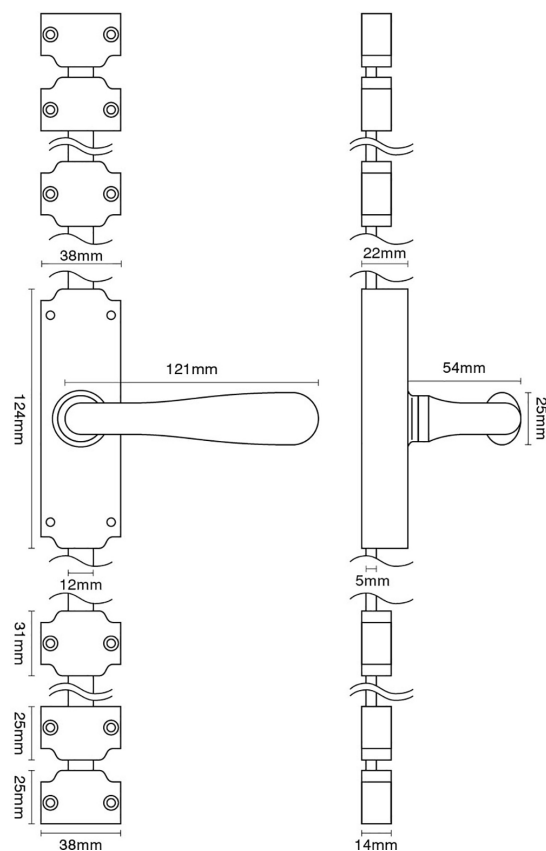

# CROFT

**Product Code:** 6004

**Product Name:** Espagnolette Bolt with Elegance Lever

**Description:** Our Espagnolette Bolt, used to secure French Doors and large Casement Windows. Add a final touch of elegance, supplied complete with rods and guides all made from brass.

Also available as the 6004L Locking Version.

Shown here in our Oil Rubbed Bronze finish.

## Product Information

All bolts come complete with: 2 x Central Guides 4 x End Guides 2 x Flat Plates 2 x Angle Plates 2 x 1.2m Rods as standard (Other size can be ordered)

Available in all Croft finishes excluding RBMA, TB,