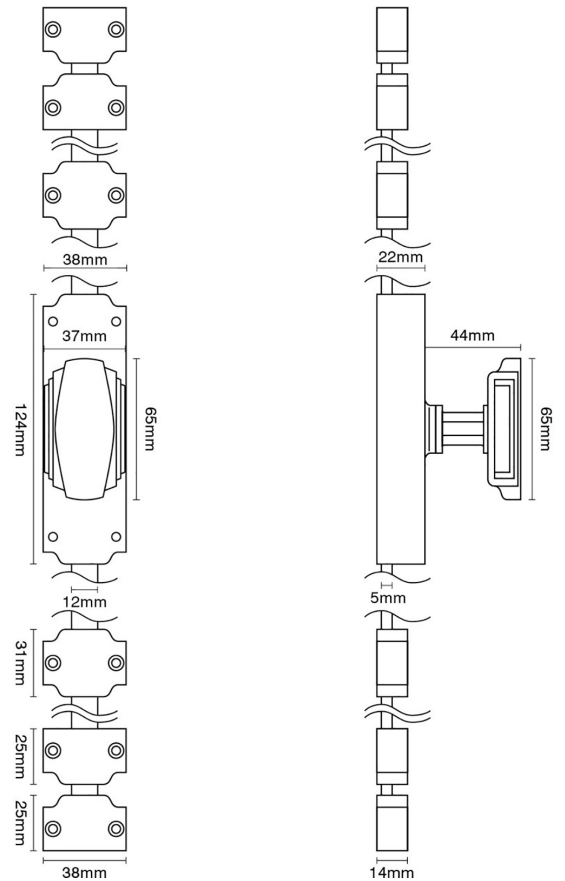

CROFT

Product Code: 6000/7005

Product Name: Luxe Cremone Bolt with Art Deco Knob

Description: Our Luxe Cremone Bolt, used to secure French Doors and large Casement Windows. Add a final touch of elegance, supplied complete with rods and guides all made from brass. Also available as the 6000L Locking Version.

Product Information

All bolts come complete with: 2 x Central Guides 4 x End Guides 2 x Flat Plates 2 x Angle Plates 2 x 1.2m Rods as standard (Other size can be ordered)

Available in all Croft finishes excluding RBMA, TB,