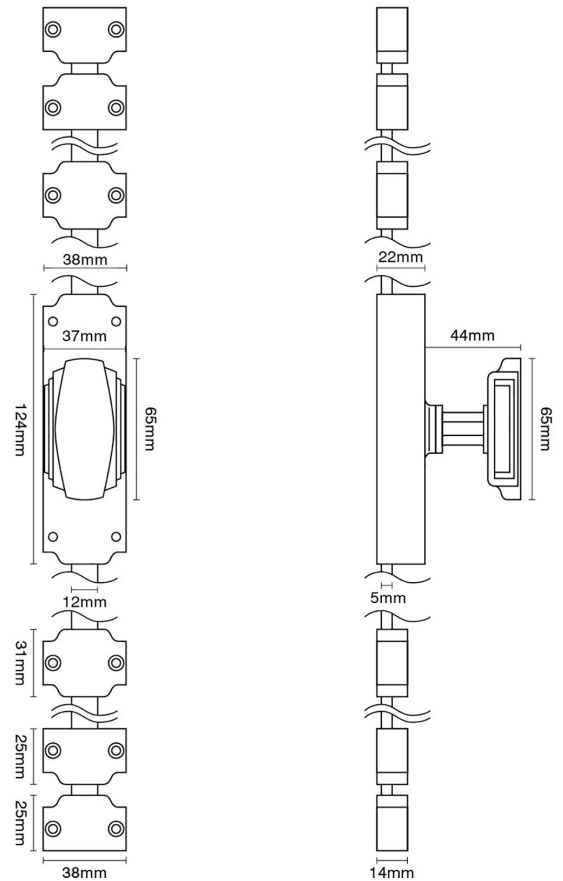

# CROFT

**Product Code:** 6000/7005

**Product Name:** Luxe Cremone Bolt with Art Deco Knob

**Description:** Our Luxe Cremone Bolt, used to secure French Doors and large Casement Windows. Add a final touch of elegance, supplied complete with rods and guides all made from brass. Also available as the 6000L Locking Version.

## Product Information

All bolts come complete with: 2 x Central Guides 4 x End Guides 2 x Flat Plates 2 x Angle Plates 2 x 1.2m Rods as standard (Other size can be ordered)

Available in all Croft finishes excluding RBMA, TB,