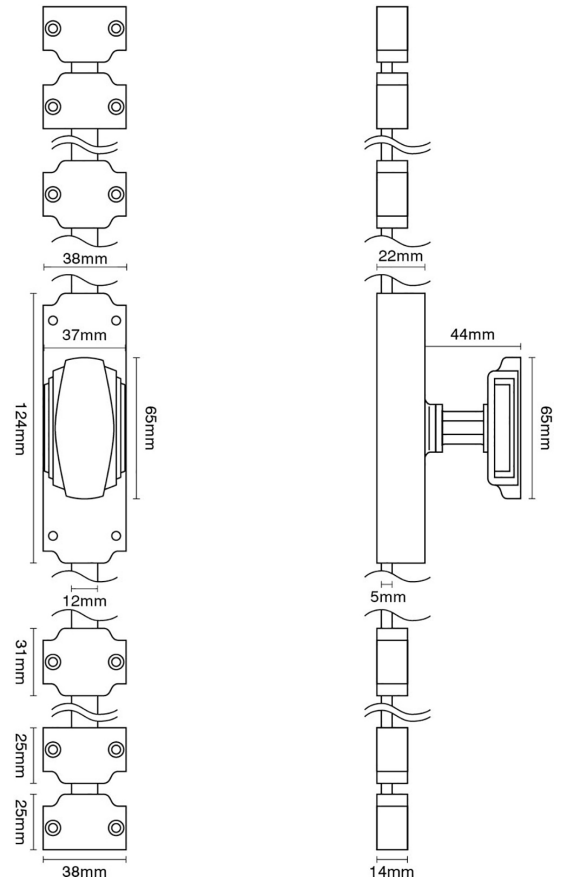

CROFT

Product Code: 6001

Product Name: Espagnolette Bolt with Art Deco Knob

Description: Our Espagnolette Bolt, used to secure French Doors and large Casement Windows. Add a final touch of elegance, supplied complete with rods and guides all made from brass. Also available as the 6001L Locking Version.

Please note that this product is available with different variations of handles and knobs.

Shown here in our Polished Brass Unlacquered finish.

Product Information

All bolts come complete with: 2 x Central Guides 4 x End Guides 2 x Flat Plates 2 x Angle Plates 2 x 1.2m Rods as standard (Other size can be ordered)