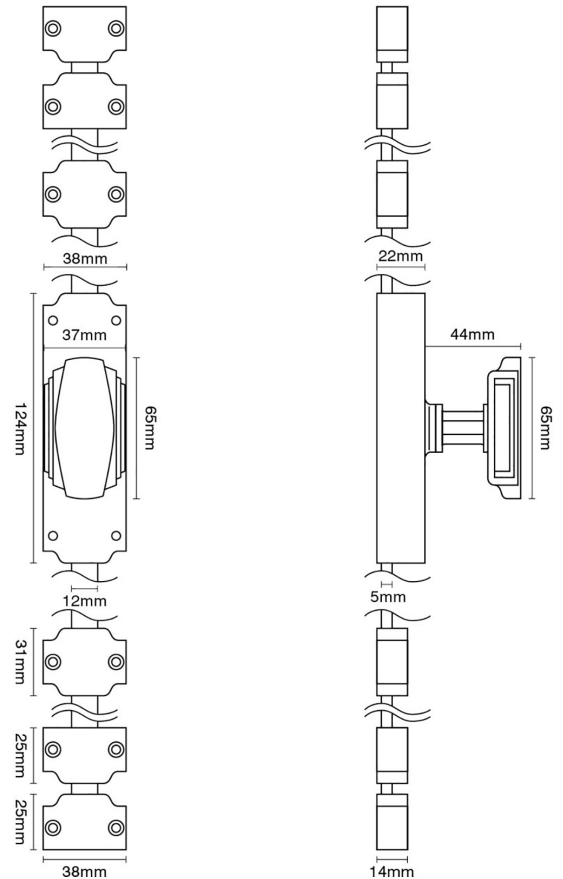

Available in all Croft finishes excluding RBMA, TB,