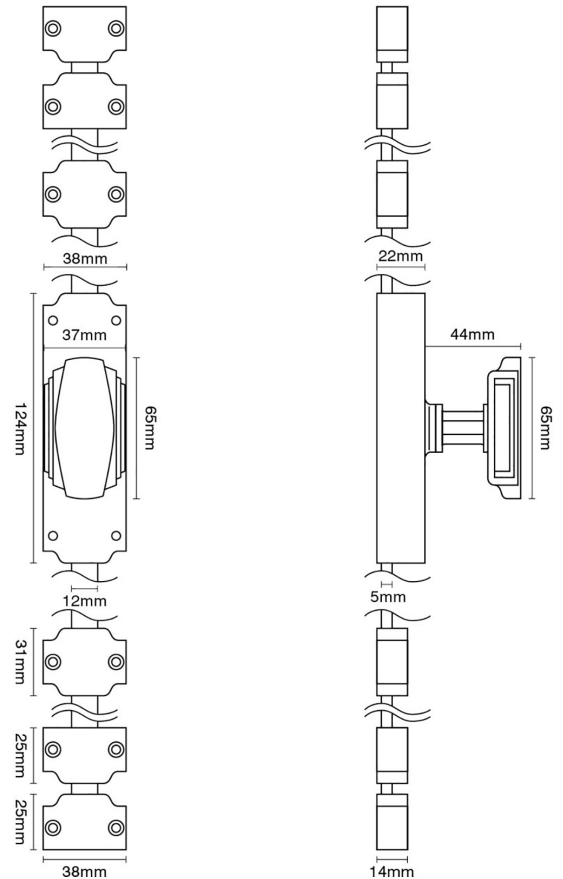

# CROFT

**Product Code:** 6001

**Product Name:** Espagnolette Bolt with Art Deco Knob

**Description:** Our Espagnolette Bolt, used to secure French Doors and large Casement Windows. Add a final touch of elegance, supplied complete with rods and guides all made from brass. Also available as the 6001L Locking Version.

## Product Information

All bolts come complete with: 2 x Central Guides 4 x End Guides 2 x Flat Plates 2 x Angle Plates 2 x 1.2m Rods as standard (Other size can be ordered)

Available in all Croft finishes excluding RBMA, TB,