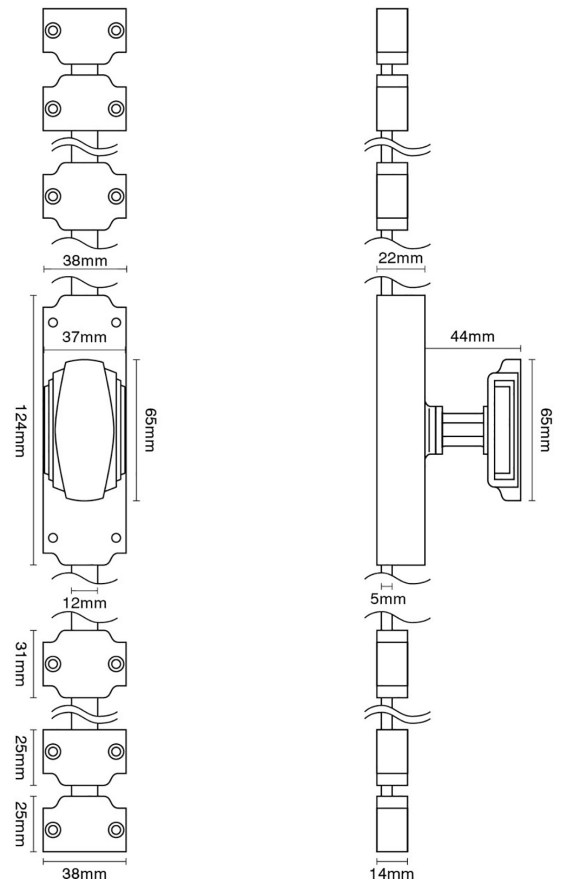

CROFT

Product Code: 6001

Product Name: Espagnolette Bolt with Art Deco Knob

Description: Our Espagnolette Bolt, used to secure French Doors and large Casement Windows. Add a final touch of elegance, supplied complete with rods and guides all made from brass.

Also available as the 6001L Locking Version.

Shown here in our Polished Brass Unlacquered finish.

Product Information

All bolts come complete with: 2 x Central Guides 4 x End Guides
2 x Flat Plates 2 x Angle Plates 2 x 1.2m Rods as standard (Other size can be ordered)