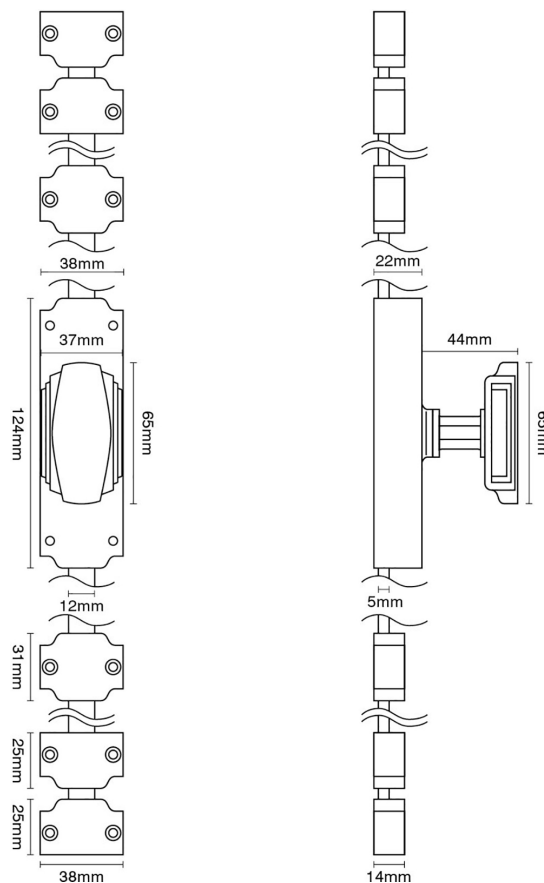

CROFT

Product Code: 6000/7005

Product Name: Luxe Cremone Bolt with Art Deco Knob

Description: Our Luxe Cremone Bolt, used to secure French Doors and large Casement Windows. Add a final touch of elegance, supplied complete with rods and guides all made from brass. Also available as the 6000L Locking Version.

Product Information

All bolts come complete with: 2 x Central Guides 4 x End Guides 2 x Flat Plates 2 x Angle Plates 2 x 1.2m Rods as standard (Other size can be ordered)

Available in all Croft finishes excluding DORB, IBMA, IBUL, MBK, ORB, RBMA, TB,