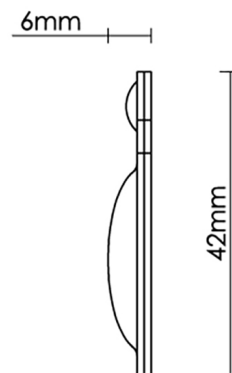

CROFT

Product Code: 1783BL

Product Name: Covered Escutcheon To Suit Budget Locks

Description: Our Covered Escutcheon for use with budget locks on cabinets and doors.

Shown here in our Polished Brass Unlacquered finish.

Product Information

Fixings Supplied: 2 x (4 x 3/4) screws to match finish.
32mm diameter

Available in all Croft finishes excluding DORB, IBMA, IBUL, MBK, ORB, RBMA, TB,