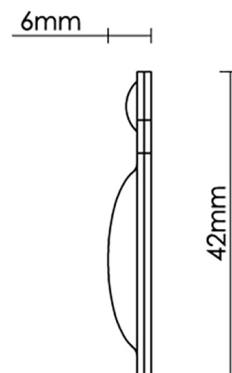

CROFT

Product Code: 1783BL

Product Name: Covered Escutcheon To Suit Budget Locks

Description: Our Covered Escutcheon for use with budget locks on cabinets and doors.

Shown here in our Polished Brass Unlacquered finish.

Product Information

Fixings Supplied: 2 x (4 x 3/4) screws to match finish.
32mm diameter

Available in all Croft finishes excluding RBMA, TB,