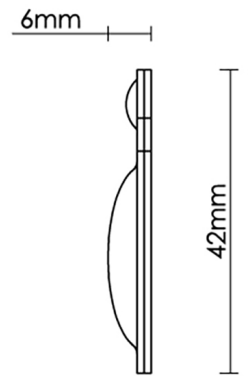

CROFT

Product Code: 1783BL

Product Name: Covered Escutcheon To Suit Budget Locks

Description: Our Covered Escutcheon for use with budget locks on cabinets and doors.

Shown here in our Polished Brass Unlacquered finish.

Product Information

Fixings Supplied: 2 x (4 x 3/4) screws to match finish.
32mm diameter

Available in all Croft finishes excluding RBMA, TB,