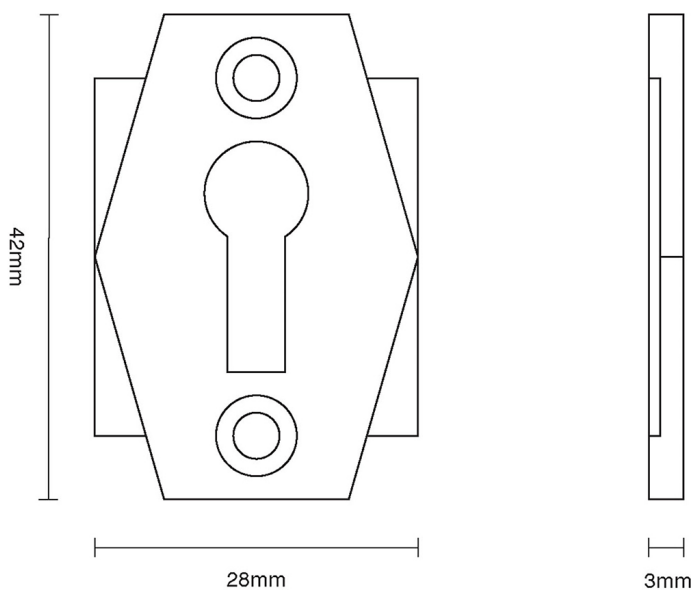

CROFT

Product Code: 7008

Product Name: Art Deco Escutcheon

Description: Part of our full Art Deco range, we bring you our Art Deco Escutcheon. Inspired by the popular international design movement of the 1920s and 1930s.

Shown here in our Light Antique Brass finish.

Product Information

Fixings Supplied: 2 x (4 x 1/2) screws to match finish.
42mm x 28mm

Available in all Croft finishes excluding RBMA, TB,