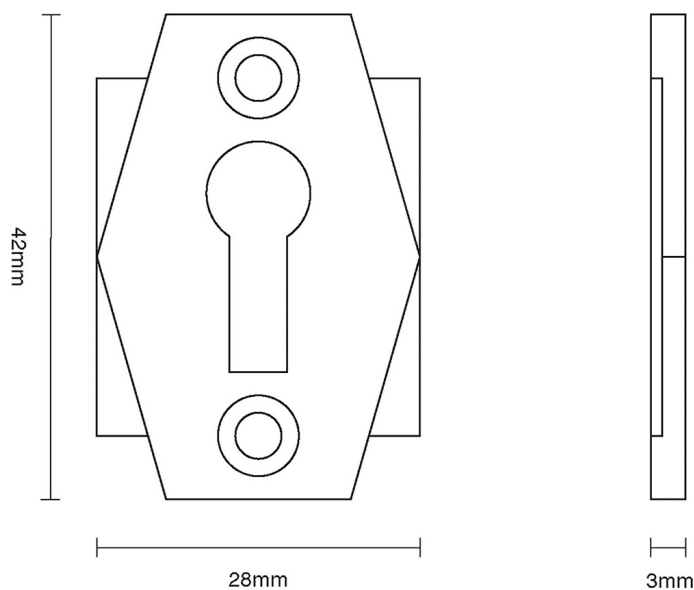

CROFT

Product Code: 7008

Product Name: Art Deco Escutcheon

Description: Part of our full Art Deco range, we bring you our Art Deco Escutcheon. Inspired by the popular international design movement of the 1920s and 1930s.

Shown here in our Light Antique Brass finish.

Product Information

Fixings Supplied: 2 x (4 x 1/2) screws to match finish.
42mm x 28mm

Available in all Croft finishes excluding DORB, IBMA, IBUL, MBK, ORB, RBMA, TB,