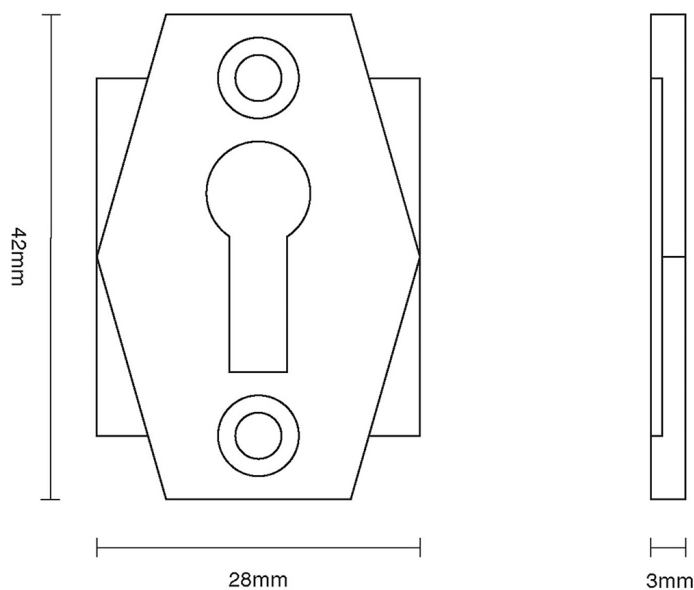

CROFT

Product Code: 7008

Product Name: Art Deco Escutcheon

Description: Part of our full Art Deco range, we bring you our Art Deco Escutcheon. Inspired by the popular international design movement of the 1920s and 1930s.

Shown here in our Light Antique Brass finish.

Product Information

Fixings Supplied: 2 x (4 x 1/2) screws to match finish.
42mm x 28mm

Available in all Croft finishes excluding RBMA, TB,