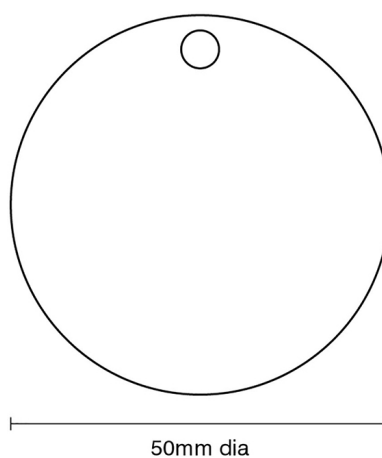

CROFT

Product Code: 4585

Product Name: Round Euro Profile Escutcheon – Covered

Description: Add an elegant finishing touch with our beautifully crafted escutcheons.

Shown here in our Satin Brass finish.

Product Information

Fixings Supplied: 2 x (6 x 3/4) screws to match finish.
50mm diameter 12mm projection

Available in all Croft finishes excluding RBMA, TB,