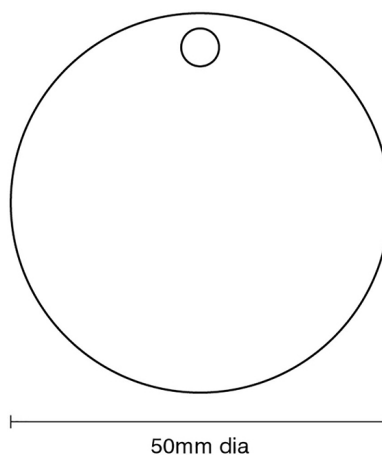

CROFT

Product Code: 4585

Product Name: Round Euro Profile Escutcheon – Covered

Description: Add an elegant finishing touch with our beautifully crafted escutcheons.

Shown here in our Satin Brass finish.

Product Information

Fixings Supplied: 2 x (6 x 3/4) screws to match finish.
50mm diameter 12mm projection

Available in all Croft finishes excluding RBMA, TB,