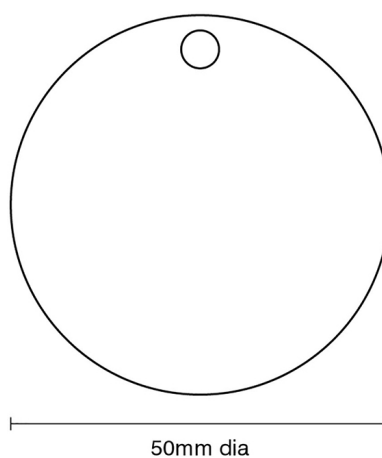

# CROFT

**Product Code:** 4585

**Product Name:** Round Euro Profile Escutcheon – Covered

**Description:** Add an elegant finishing touch with our beautifully crafted escutcheons.

Shown here in our Satin Brass finish.

## Product Information

Fixings Supplied: 2 x (6 x 3/4) screws to match finish.  
50mm diameter 12mm projection

Available in all Croft finishes excluding RBMA, TB,