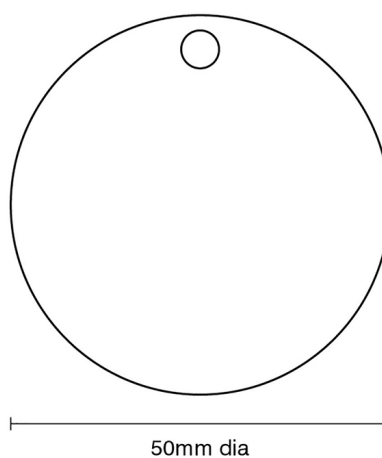

CROFT

Product Code: 4585

Product Name: Round Euro Profile Escutcheon – Covered

Description: Add an elegant finishing touch with our beautifully crafted escutcheons.

Shown here in our Satin Brass finish.

Product Information

Fixings Supplied: 2 x (6 x 3/4) screws to match finish.
50mm diameter 12mm projection

Available in all Croft finishes excluding DORB, IBMA, IBUL, MBK, ORB, RBMA, TB,