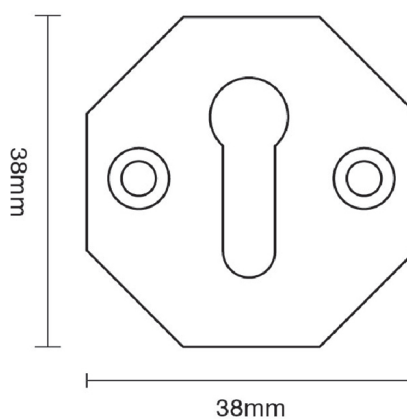

# CROFT

**Product Code:** 4583

**Product Name:** Octagonal Escutcheon

**Description:** Add an elegant finishing touch with our beautifully crafted escutcheons.

Shown here in our Satin Brass finish.

## Product Information

Fixings Supplied: 2 x (6 x 3/4) screws to match finish.  
38mm diameter

Available in all Croft finishes excluding RBMA, TB,