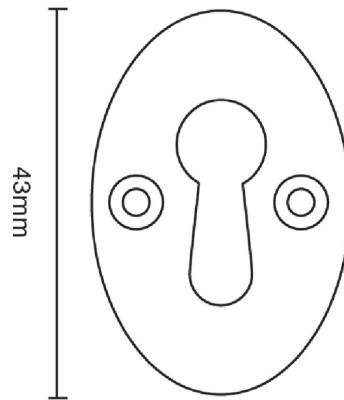

CROFT

Product Code: 4579

Product Name: Open Escutcheon

Description: Add an elegant finishing touch with our beautifully crafted escutcheons.

Shown here in our Polished Brass Unlacquered finish.

Product Information

Fixings Supplied: 2 x (4 x 3/4) screws to match finish.
43 x 29mm

Available in all Croft finishes excluding RBMA, TB,