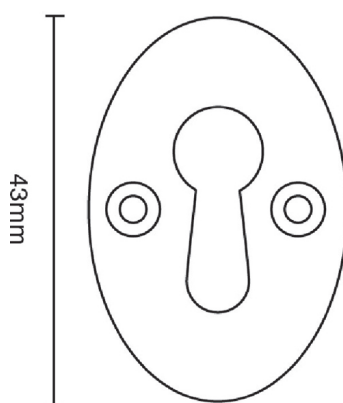

# CROFT

**Product Code:** 4579

**Product Name:** Open Escutcheon

**Description:** Add an elegant finishing touch with our beautifully crafted escutcheons.

Shown here in our Polished Brass Unlacquered finish.

## Product Information

Fixings Supplied: 2 x (4 x 3/4) screws to match finish.  
43 x 29mm

Available in all Croft finishes excluding DORB, IBMA, IBUL, MBK, ORB, RBMA, TB,