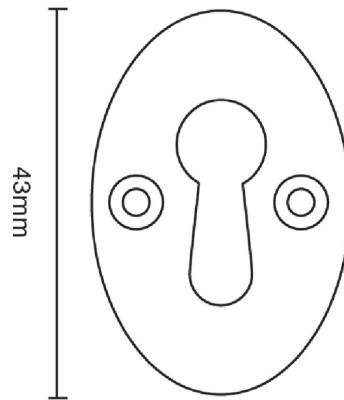

CROFT

Product Code: 4579

Product Name: Open Escutcheon

Description: Add an elegant finishing touch with our beautifully crafted escutcheons.

Shown here in our Polished Brass Unlacquered finish.

### Product Information

Fixings Supplied: 2 x (4 x 3/4) screws to match finish.  
43 x 29mm

Available in all Croft finishes excluding RBMA, TB,