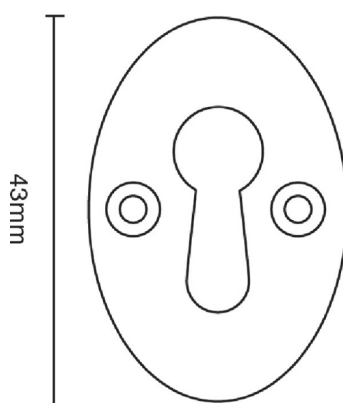

CROFT

Product Code: 4579

Product Name: Open Escutcheon

Description: Add an elegant finishing touch with our beautifully crafted escutcheons.

Shown here in our Polished Brass Unlacquered finish.

Product Information

Fixings Supplied: 2 x (4 x 3/4) screws to match finish.
43 x 29mm

Available in all Croft finishes excluding PGUL, RBMA, TB,