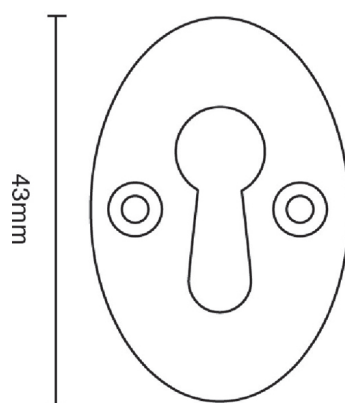

CROFT

Product Code: 4579

Product Name: Open Escutcheon

Description: Add an elegant finishing touch with our beautifully crafted escutcheons.

Shown here in our Polished Brass Unlacquered finish.

Product Information

Fixings Supplied: 2 x (4 x 3/4) screws to match finish.
43 x 29mm

Available in all Croft finishes excluding RBMA, TB,