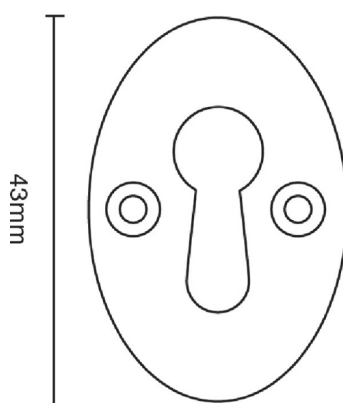

# CROFT

Product Code: 4579

Product Name: Open Escutcheon

Description: Add an elegant finishing touch with our beautifully crafted escutcheons.

Shown here in our Polished Brass Unlacquered finish.

## Product Information

Fixings Supplied: 2 x (4 x 3/4) screws to match finish.  
43 x 29mm

Available in all Croft finishes excluding RBMA, TB,