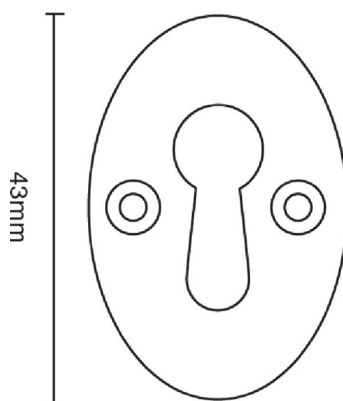

CROFT

Product Code: 4579

Product Name: Open Escutcheon

Description: Add an elegant finishing touch with our beautifully crafted escutcheons.

Shown here in our Polished Brass Unlacquered finish.

Product Information

Fixings Supplied: 2 x (4 x 3/4) screws to match finish.
43 x 29mm

Available in all Croft finishes excluding RBMA, TB,