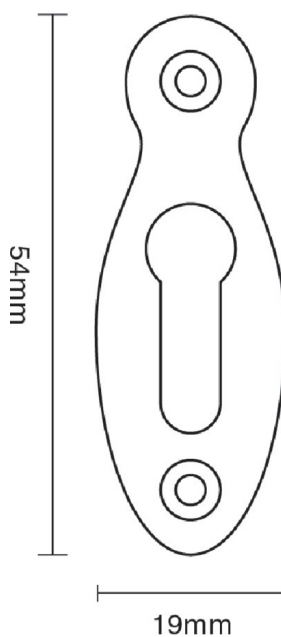

CROFT

Product Code: 4578

Product Name: Open Escutcheon

Description: Add an elegant finishing touch with our beautifully crafted escutcheons.

Shown here in our Satin Brass finish.

Product Information

Fixings Supplied: 2 x (4 x 3/4) screws to match finish.
54 x 19mm