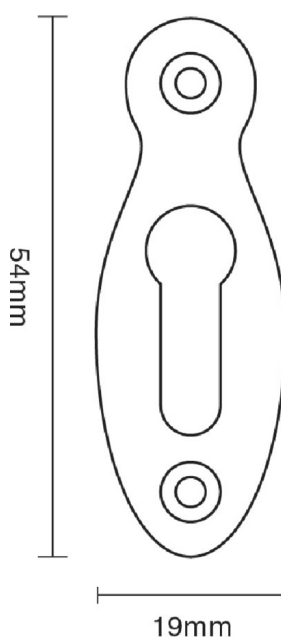

CROFT

Product Code: 4578

Product Name: Open Escutcheon

Description: Add an elegant finishing touch with our beautifully crafted escutcheons.

Shown here in our Satin Brass finish.

Product Information

Fixings Supplied: 2 x (4 x 3/4) screws to match finish.
54 x 19mm