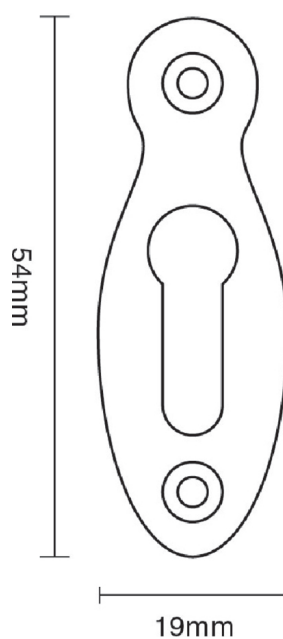

CROFT

Product Code: 4578

Product Name: Open Escutcheon

Description: Add an elegant finishing touch with our beautifully crafted escutcheons.

Shown here in our Satin Brass finish.

Product Information

Fixings Supplied: 2 x (4 x 3/4) screws to match finish.
54 x 19mm