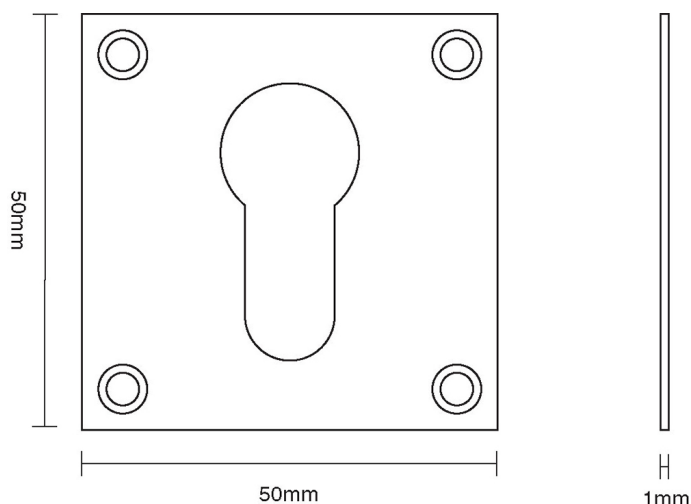

# CROFT

**Product Code:** 4577

**Product Name:** Square Escutcheon Euro Profile

**Description:** Add an elegant finishing touch with our beautifully crafted escutcheons.

Shown here in our Light Antique Brass finish.

## Product Information

Fixings Supplied: 4 x (4 x 3/4) screws to match finish.  
50mm x 50mm

Available in all Croft finishes excluding DAB, DAN, DORB, RBMA, TB,