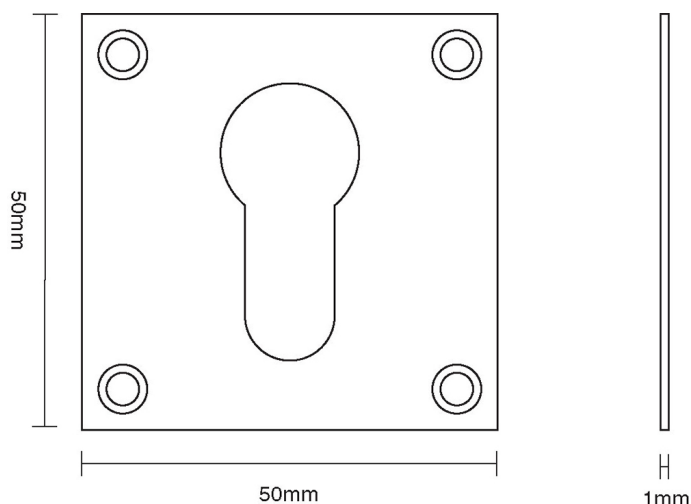

CROFT

Product Code: 4577

Product Name: Square Escutcheon Euro Profile

Description: Add an elegant finishing touch with our beautifully crafted escutcheons.

Shown here in our Light Antique Brass finish.

Product Information

Fixings Supplied: 4 x (4 x 3/4) screws to match finish.
50mm x 50mm

Available in all Croft finishes excluding DAB, DAN, DORB, RBMA, TB,