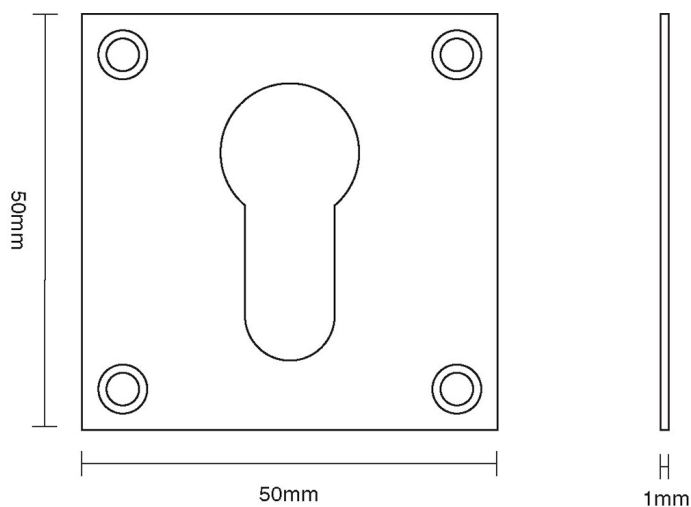

CROFT

Product Code: 4577

Product Name: Square Escutcheon Euro Profile

Description: Add an elegant finishing touch with our beautifully crafted escutcheons.

Shown here in our Light Antique Brass finish.

Product Information

Fixings Supplied: 4 x (4 x 3/4) screws to match finish.
50mm x 50mm

Available in all Croft finishes excluding DAB, DAN, DORB, RBMA, TB,