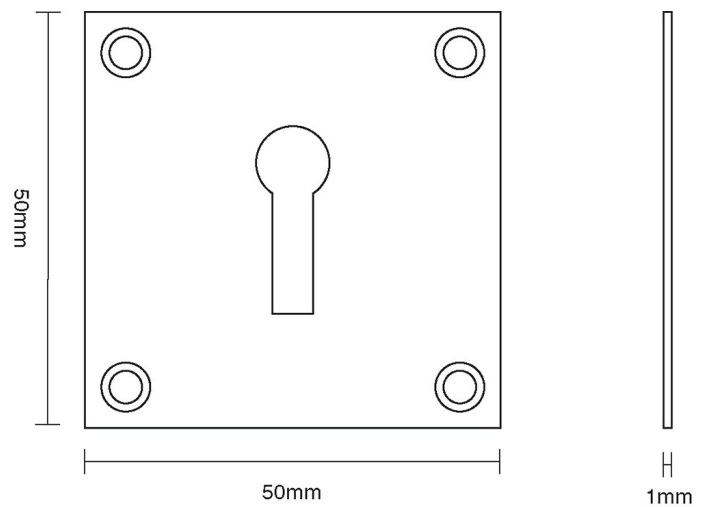

CROFT

Product Code: 4575

Product Name: Square Escutcheon

Description: Add an elegant finishing touch with our beautifully crafted escutcheons.

Shown here in our Light Antique Brass finish.

Product Information

Fixings Supplied: 4 x (4 x 3/4) screws to match finish.
50mm x 50mm

Available in all Croft finishes excluding DAB, DAN, DORB, RBMA, TB,