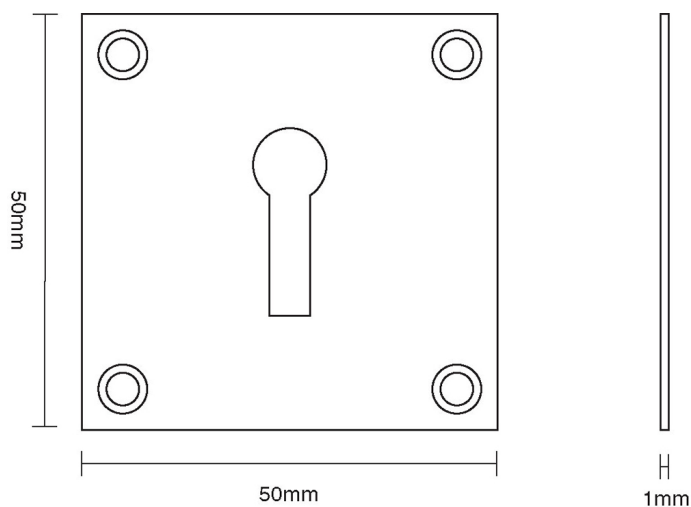

CROFT

Product Code: 4575

Product Name: Square Escutcheon

Description: Add an elegant finishing touch with our beautifully crafted escutcheons.

Shown here in our Light Antique Brass finish.

Product Information

Fixings Supplied: 4 x (4 x 3/4) screws to match finish.
50mm x 50mm

Available in all Croft finishes excluding DAB, DAN, DORB, RBMA, TB,