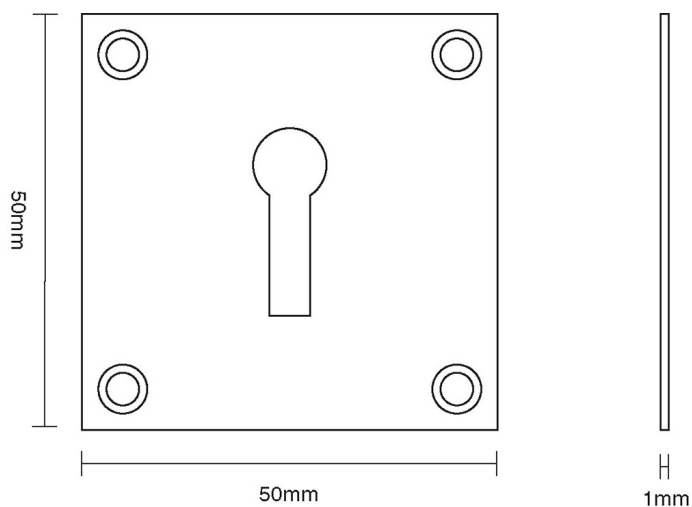

CROFT

Product Code: 4575

Product Name: Square Escutcheon

Description: Add an elegant finishing touch with our beautifully crafted escutcheons.

Shown here in our Light Antique Brass finish.

Product Information

Fixings Supplied: 4 x (4 x 3/4) screws to match finish.
50mm x 50mm

Available in all Croft finishes excluding DAB, DAN, DORB, IBMA, IBUL, MBK, ORB, RBMA, TB, CN,