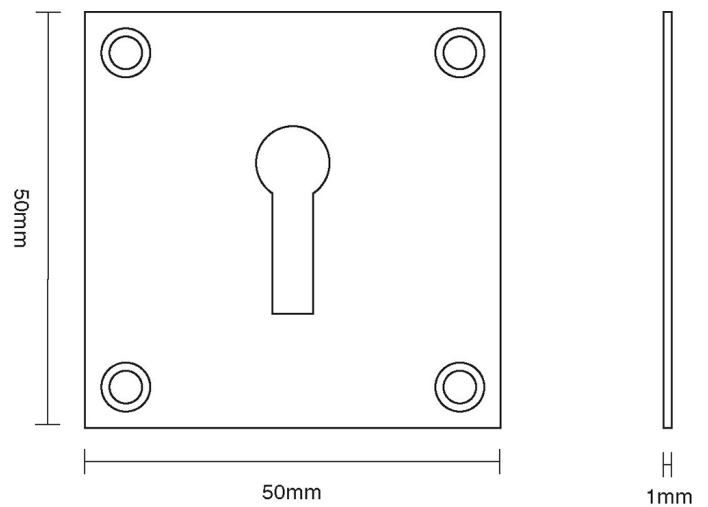

CROFT

Product Code: 4575

Product Name: Square Escutcheon

Description: Add an elegant finishing touch with our beautifully crafted escutcheons.

Shown here in our Light Antique Brass finish.

Product Information

Fixings Supplied: 4 x (4 x 3/4) screws to match finish.
50mm x 50mm

Available in all Croft finishes excluding DAB, DAN, DORB, RBMA, TB,