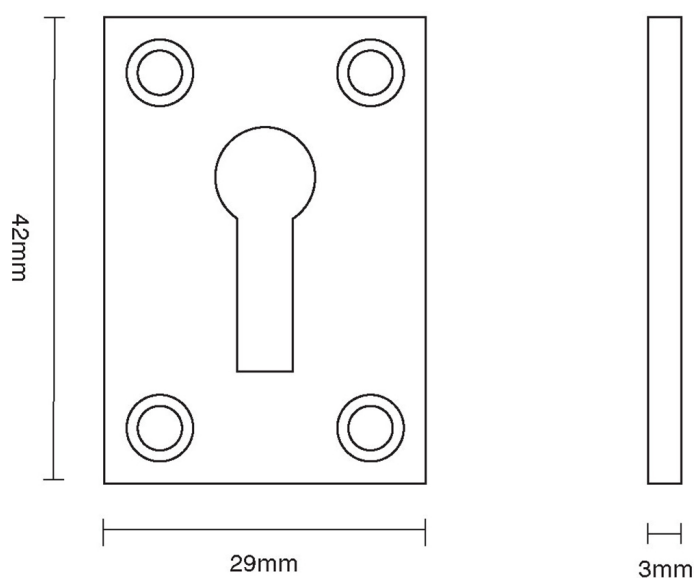

CROFT

Product Code: 4574

Product Name: Plain Oblong Escutcheon

Description: Add an elegant finishing touch with our beautifully crafted escutcheons.

Shown here in our Light Antique Brass finish.

Product Information

Fixings Supplied: 4 x (4 x 3/4) screws to match finish.
42 x 29mm

Available in all Croft finishes excluding DORB, IBMA, IBUL, MBK, ORB, RBMA, TB,