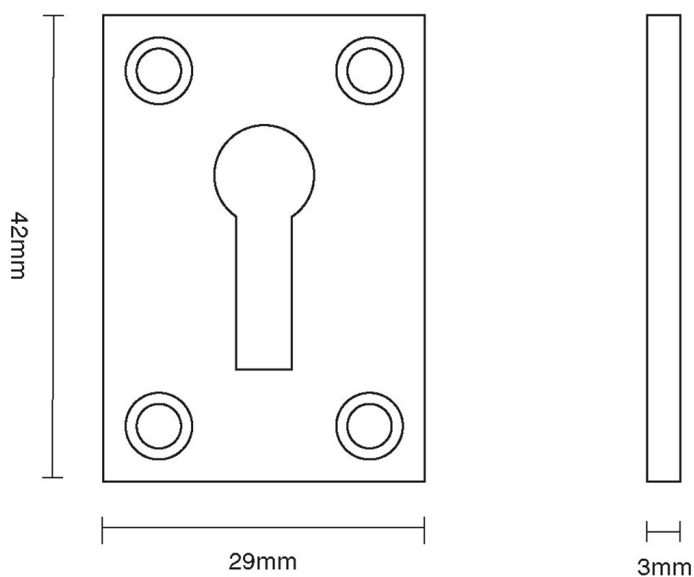

CROFT

Product Code: 4574

Product Name: Plain Oblong Escutcheon

Description: Add an elegant finishing touch with our beautifully crafted escutcheons.

Shown here in our Light Antique Brass finish.

Product Information

Fixings Supplied: 4 x (4 x 3/4) screws to match finish.
42 x 29mm

Available in all Croft finishes excluding RBMA, TB,