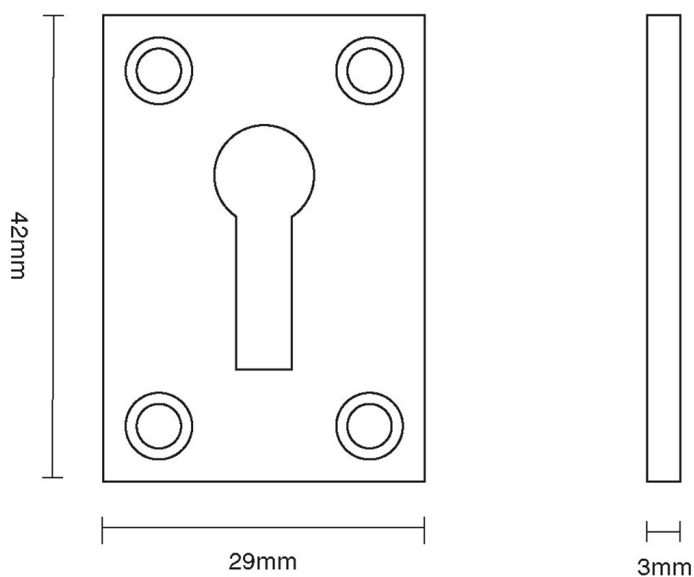

# CROFT

**Product Code:** 4574

**Product Name:** Plain Oblong Escutcheon

**Description:** Add an elegant finishing touch with our beautifully crafted escutcheons.

Shown here in our Light Antique Brass finish.

## Product Information

Fixings Supplied: 4 x (4 x 3/4) screws to match finish.  
42 x 29mm

Available in all Croft finishes excluding RBMA, TB,