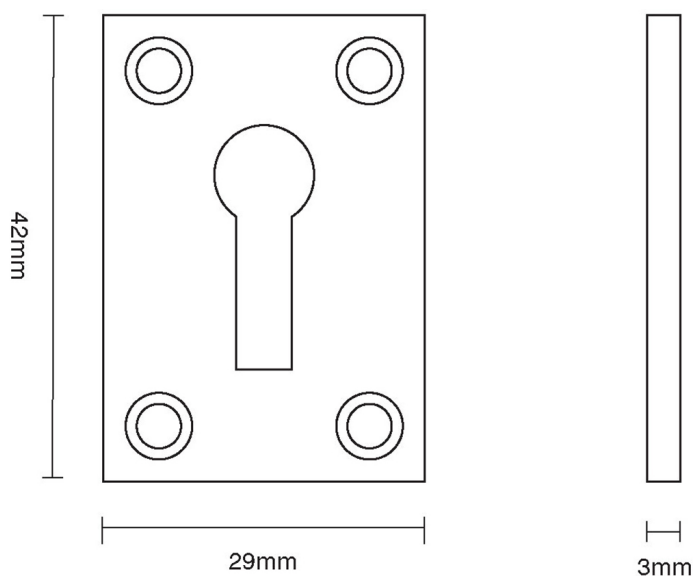

CROFT

Product Code: 4574

Product Name: Plain Oblong Escutcheon

Description: Add an elegant finishing touch with our beautifully crafted escutcheons.

Shown here in our Light Antique Brass finish.

Product Information

Fixings Supplied: 4 x (4 x 3/4) screws to match finish.
42 x 29mm

Available in all Croft finishes excluding DORB, IBMA, IBUL, MBK, ORB, RBMA, TB,