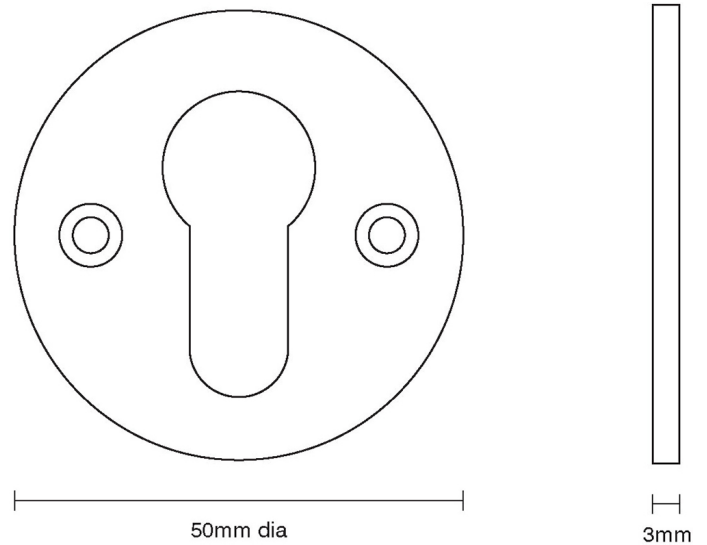

CROFT

Product Code: 4573

Product Name: Round Escutcheon, Euro Profile

Description: Add an elegant finishing touch with our beautifully crafted escutcheons.

Shown here in our Polished Brass Unlacquered finish.

Product Information

Fixings Supplied: 2 x (6 x 3/4) screws to match finish.
50mm

Available in all Croft finishes excluding RBMA, TB,