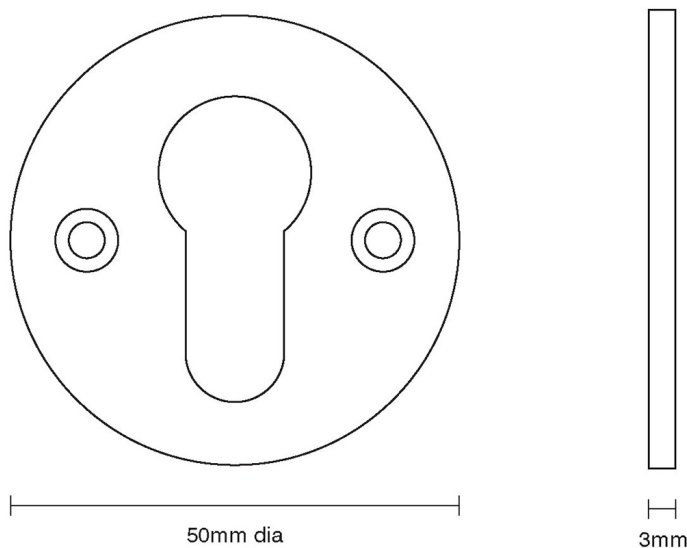

CROFT

Product Code: 4573

Product Name: Round Escutcheon, Euro Profile

Description: Add an elegant finishing touch with our beautifully crafted escutcheons.

Shown here in our Polished Brass Unlacquered finish.

Product Information

Fixings Supplied: 2 x (6 x 3/4) screws to match finish.
50mm

Available in all Croft finishes excluding RBMA, TB,