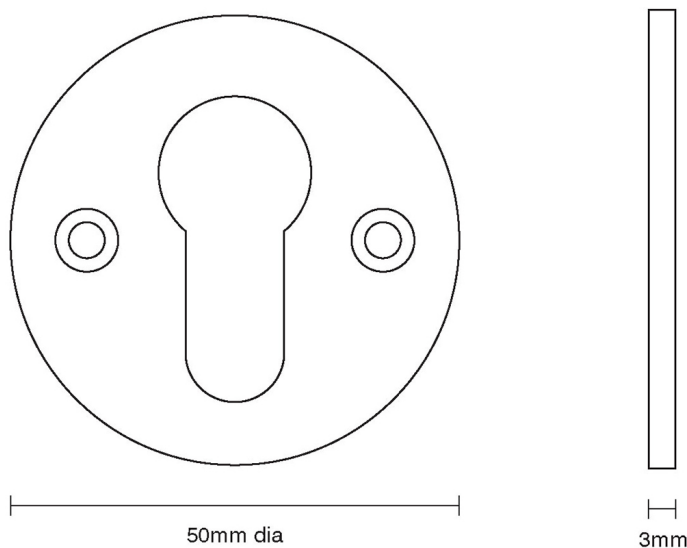

# CROFT

**Product Code:** 4573

**Product Name:** Round Escutcheon, Euro Profile

**Description:** Add an elegant finishing touch with our beautifully crafted escutcheons.

Shown here in our Polished Brass Unlacquered finish.

## Product Information

Fixings Supplied: 2 x (6 x 3/4) screws to match finish.  
50mm

Available in all Croft finishes excluding RBMA, TB,