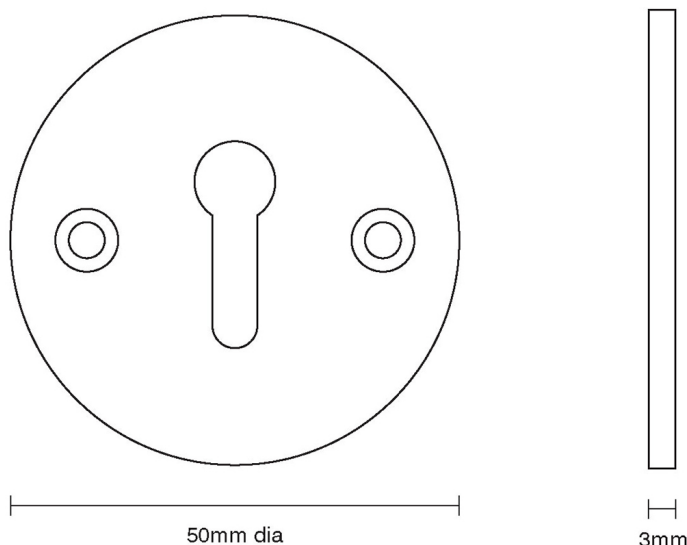

CROFT

Product Code: 4571

Product Name: Round Escutcheon

Description: Add an elegant finishing touch with our beautifully crafted escutcheons.

Shown here in our Satin Brass finish.

Product Information

Fixings Supplied: 2 x (6 x 3/4) screws to match finish.
50mm diameter