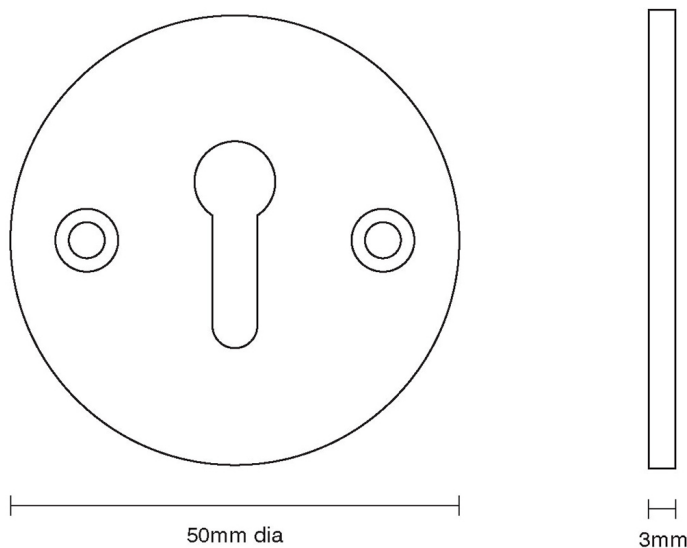

CROFT

Product Code: 4571

Product Name: Round Escutcheon

Description: Add an elegant finishing touch with our beautifully crafted escutcheons.

Shown here in our Satin Brass finish.

Product Information

Fixings Supplied: 2 x (6 x 3/4) screws to match finish.
50mm diameter