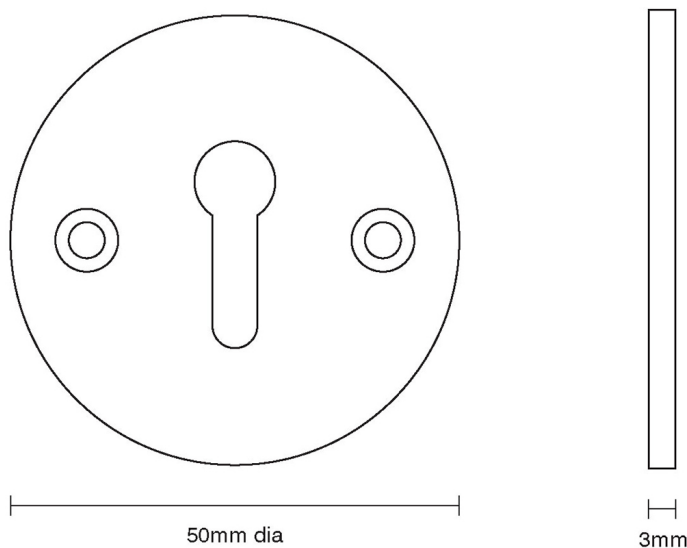

# CROFT

**Product Code:** 4571

**Product Name:** Round Escutcheon

**Description:** Add an elegant finishing touch with our beautifully crafted escutcheons.

Shown here in our Satin Brass finish.

## Product Information

Fixings Supplied: 2 x (6 x 3/4) screws to match finish.  
50mm diameter

Available in all Croft finishes excluding RBMA, TB,