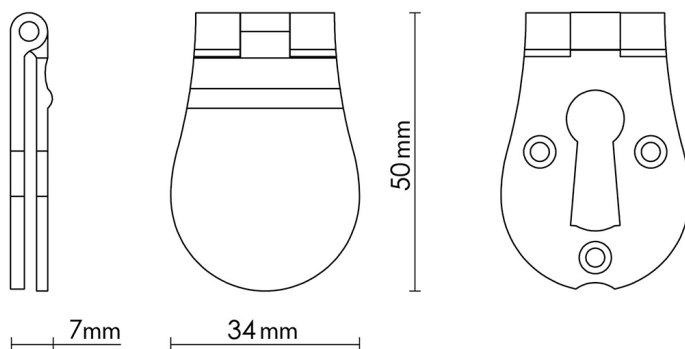

Available in all Croft finishes excluding RBMA, TB,