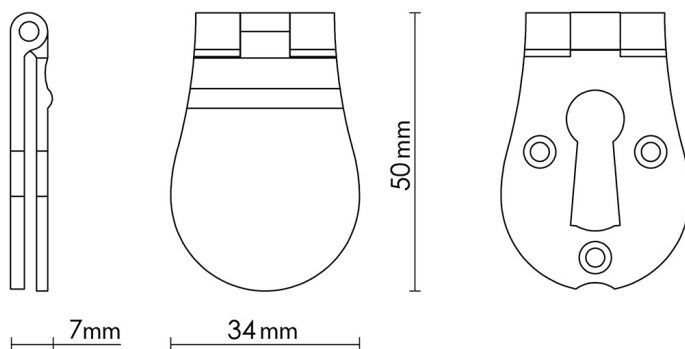

# CROFT

**Product Code:** 4570

**Product Name:** Waterloo Escutcheon

**Description:** Add an elegant finishing touch with our beautifully crafted escutcheons.

Shown here in our Satin Brass finish.

## Product Information

Fixings Supplied: 3 x (6 x 3/4) screws to match finish.  
50 x 34mm

Available in all Croft finishes excluding RBMA, TB,