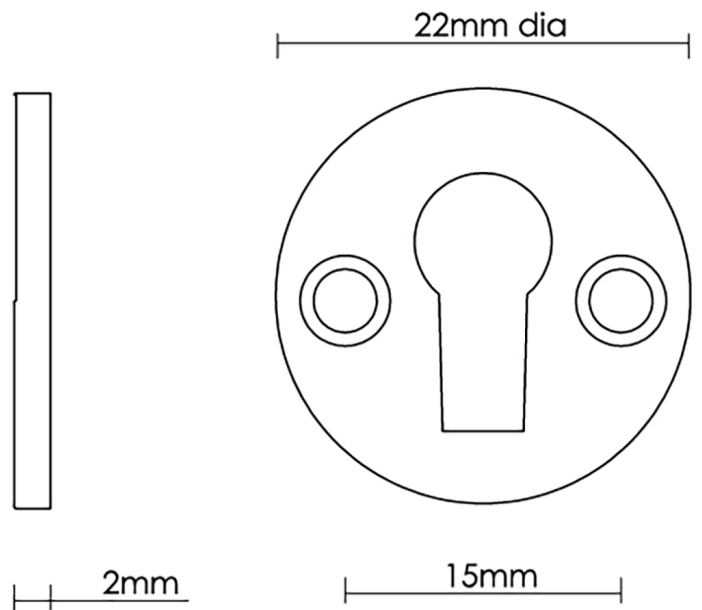

CROFT

Product Code: 4569

Product Name: Round Cabinet Escutcheon

Description: Add an elegant finishing touch with our beautifully crafted escutcheons.

Shown here in our Polished Brass Unlacquered finish.

### Product Information

Fixings Supplied: 2 x (4 x 3/4) screws to match finish.  
22mm diameter

Available in all Croft finishes excluding RBMA, TB,