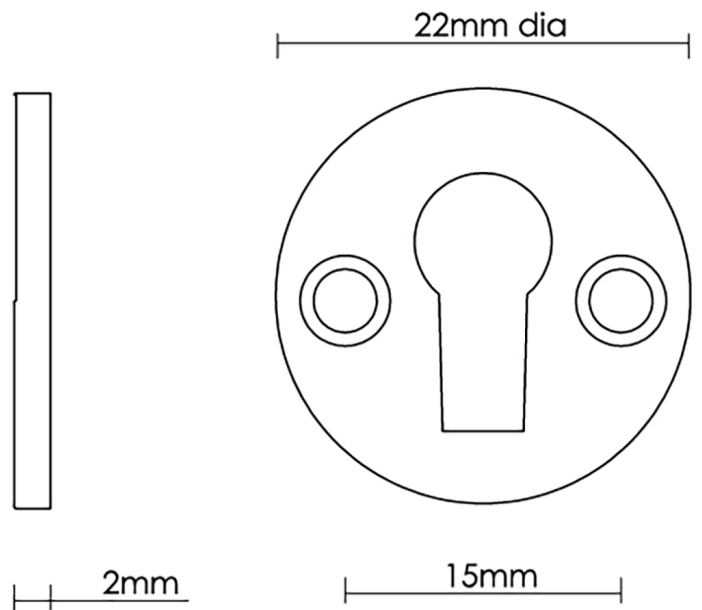

CROFT

Product Code: 4569

Product Name: Round Cabinet Escutcheon

Description: Add an elegant finishing touch with our beautifully crafted escutcheons.

Shown here in our Polished Brass Unlacquered finish.

Product Information

Fixings Supplied: 2 x (4 x 3/4) screws to match finish.
22mm diameter

Available in all Croft finishes excluding RBMA, TB,