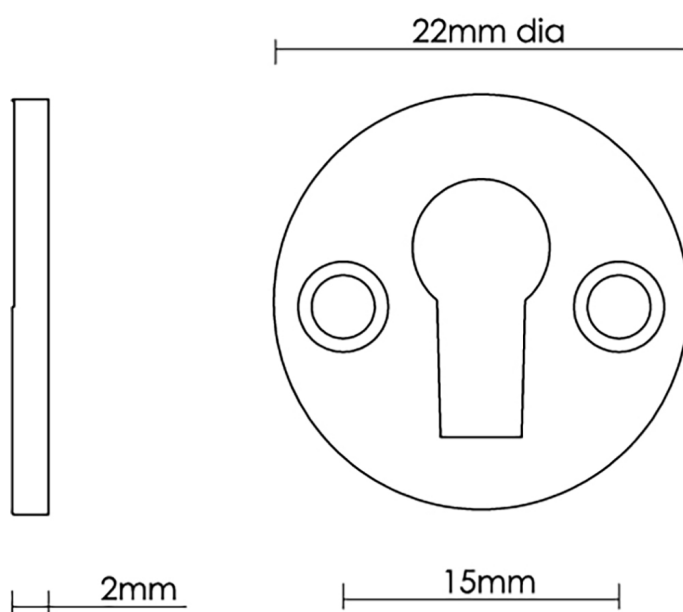

# CROFT

**Product Code:** 4569

**Product Name:** Round Cupboard Escutcheon

**Description:** Add an elegant finishing touch with our beautifully crafted escutcheons.

Shown here in our Polished Brass Unlacquered finish.

## Product Information

Fixings Supplied: 2 x (4 x 3/4) screws to match finish.  
22mm diameter

Available in all Croft finishes excluding PGUL, RBMA, TB,