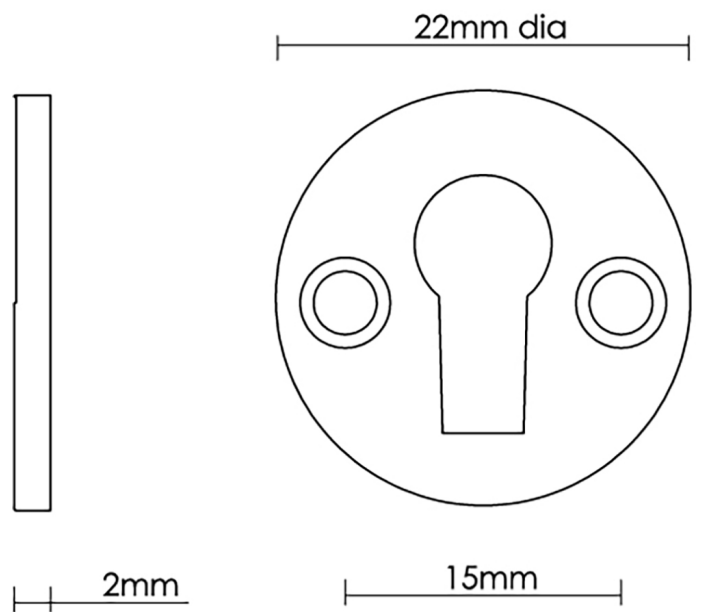

CROFT

Product Code: 4569

Product Name: Round Cabinet Escutcheon

Description: Add an elegant finishing touch with our beautifully crafted escutcheons.

Shown here in our Polished Brass Unlacquered finish.

Product Information

Fixings Supplied: 2 x (4 x 3/4) screws to match finish.
22mm diameter

Available in all Croft finishes excluding RBMA, TB,