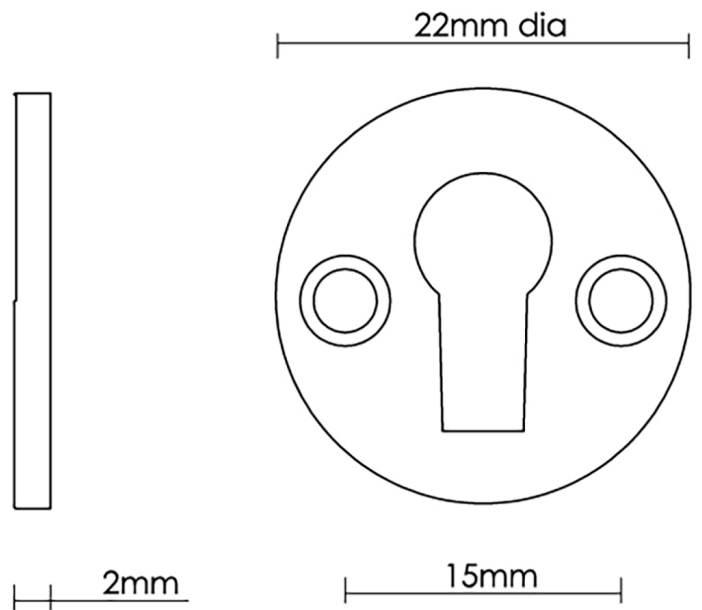

CROFT

Product Code: 4569

Product Name: Round Cabinet Escutcheon

Description: Add an elegant finishing touch with our beautifully crafted escutcheons.

Shown here in our Polished Brass Unlacquered finish.

Product Information

Fixings Supplied: 2 x (4 x 3/4) screws to match finish.
22mm diameter

Available in all Croft finishes excluding DORB, IBMA, IBUL, MBK, ORB, RBMA, TB,