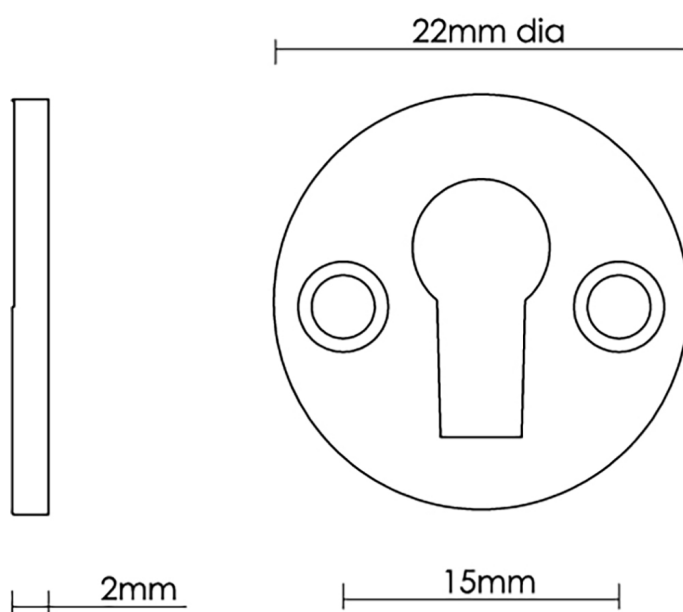

CROFT

Product Code: 4569

Product Name: Round Cabinet Escutcheon

Description: Add an elegant finishing touch with our beautifully crafted escutcheons.

Shown here in our Polished Brass Unlacquered finish.

Product Information

Fixings Supplied: 2 x (4 x 3/4) screws to match finish.
22mm diameter

Available in all Croft finishes excluding RBMA, TB,