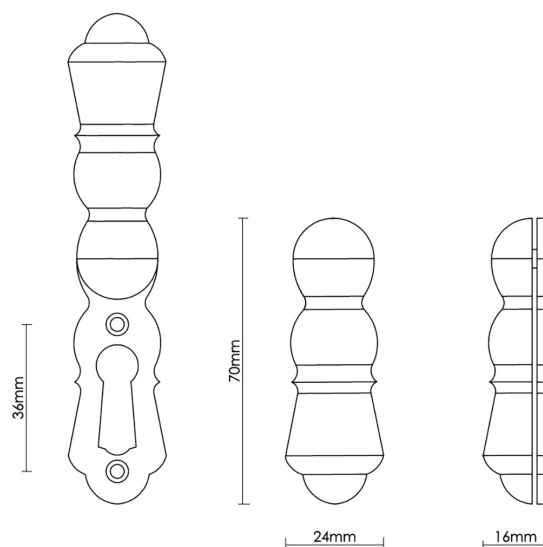

CROFT

Product Code: 4568

Product Name: Highgrove Escutcheon

Description: Add an elegant finishing touch with our beautifully crafted escutcheons.

Shown here in our Light Antique Brass finish.

Product Information

Fixings Supplied: 2 x (4 x 3/4) screws to match finish. 70 x 24mm

Available in all Croft finishes excluding RBMA, TB,