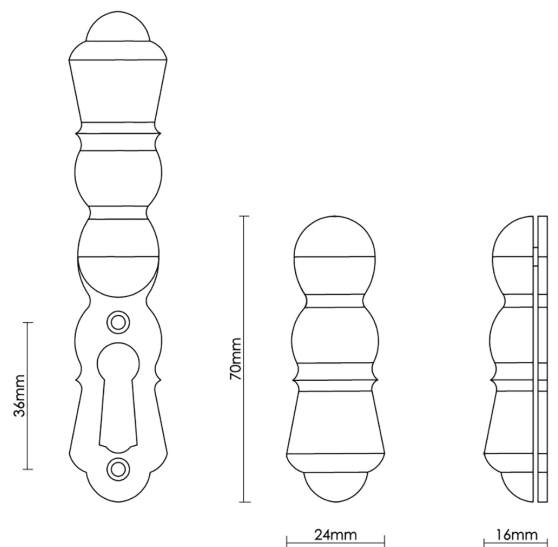

CROFT

Product Code: 4568

Product Name: Highgrove Escutcheon

Description: Add an elegant finishing touch with our beautifully crafted escutcheons.

Shown here in our Light Antique Brass finish.

### Product Information

Fixings Supplied: 2 x (4 x 3/4) screws to match finish. 70 x 24mm

Available in all Croft finishes excluding RBMA, TB,