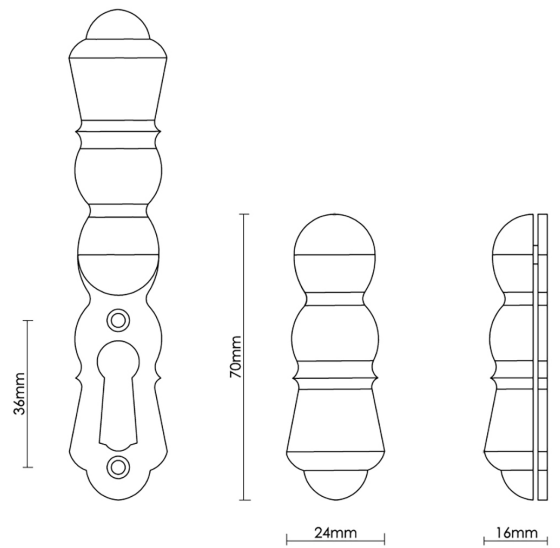

CROFT

Product Code: 4568

Product Name: Highgrove Escutcheon

Description: Add an elegant finishing touch with our beautifully crafted escutcheons.

Shown here in our Light Antique Brass finish.

Product Information

Fixings Supplied: 2 x (4 x 3/4) screws to match finish. 70 x 24mm

Available in all Croft finishes excluding DORB, IBMA, IBUL, MBK, ORB, RBMA, TB,