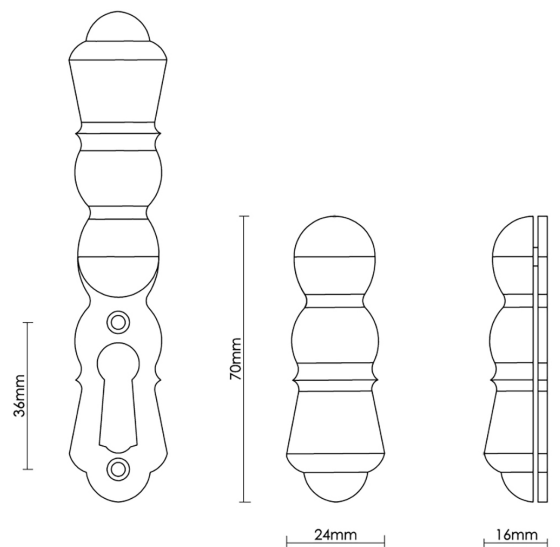

CROFT

Product Code: 4568

Product Name: Highgrove Escutcheon

Description: Add an elegant finishing touch with our beautifully crafted escutcheons.

Shown here in our Light Antique Brass finish.

Product Information

Fixings Supplied: 2 x (4 x 3/4) screws to match finish. 70 x 24mm

Available in all Croft finishes excluding RBMA, TB,