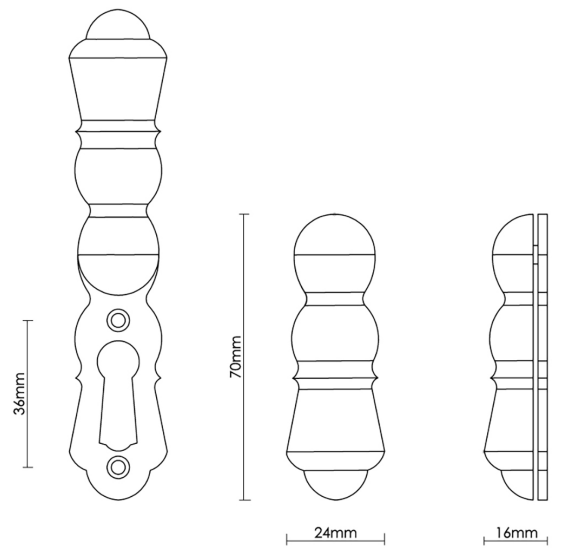

CROFT

Product Code: 4568

Product Name: Highgrove Escutcheon

Description: Add an elegant finishing touch with our beautifully crafted escutcheons.

Shown here in our Light Antique Brass finish.

Product Information

Fixings Supplied: 2 x (4 x 3/4) screws to match finish. 70 x 24mm

Available in all Croft finishes excluding RBMA, TB,