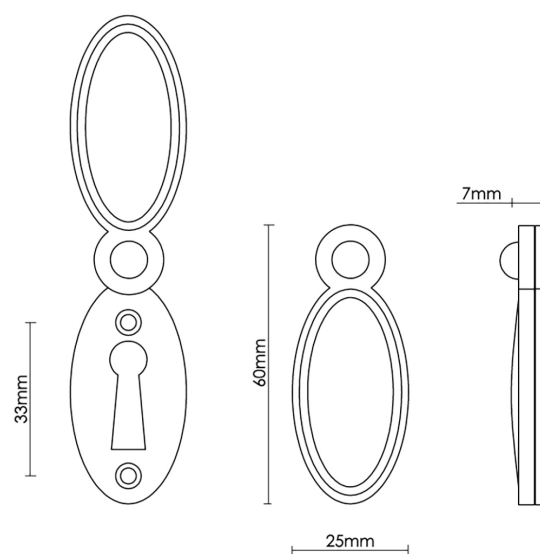

# CROFT

**Product Code:** 4567

**Product Name:** Cliveden Escutcheon

**Description:** Add an elegant finishing touch with our beautifully crafted escutcheons.

Shown here in our Satin Brass finish.

## Product Information

Fixings Supplied: 2 x (4 x 3/4) screws to match finish. 60 x 25mm

Available in all Croft finishes excluding RBMA, TB,