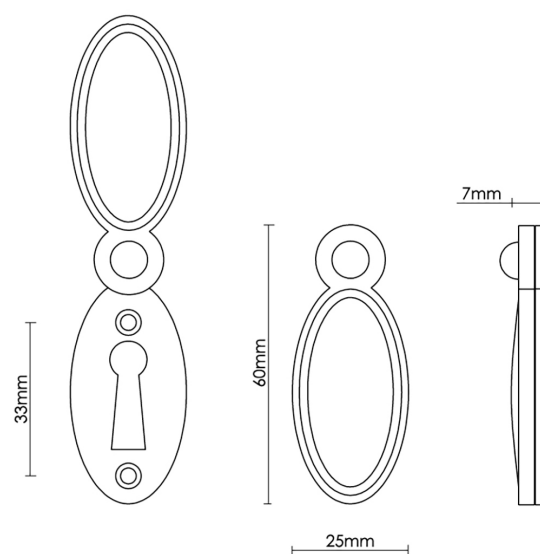

CROFT

Product Code: 4567

Product Name: Cliveden Escutcheon

Description: Add an elegant finishing touch with our beautifully crafted escutcheons.

Shown here in our Satin Brass finish.

Product Information

Fixings Supplied: 2 x (4 x 3/4) screws to match finish. 60 x 25mm