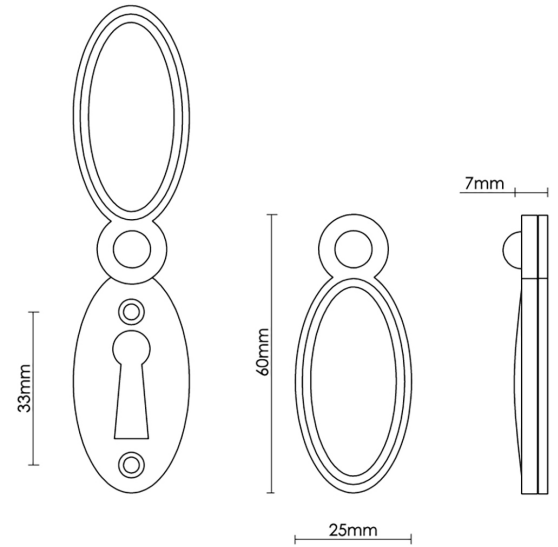

CROFT

Product Code: 4567

Product Name: Cliveden Escutcheon

Description: Add an elegant finishing touch with our beautifully crafted escutcheons.

Shown here in our Satin Brass finish.

Product Information

Fixings Supplied: 2 x (4 x 3/4) screws to match finish. 60 x 25mm