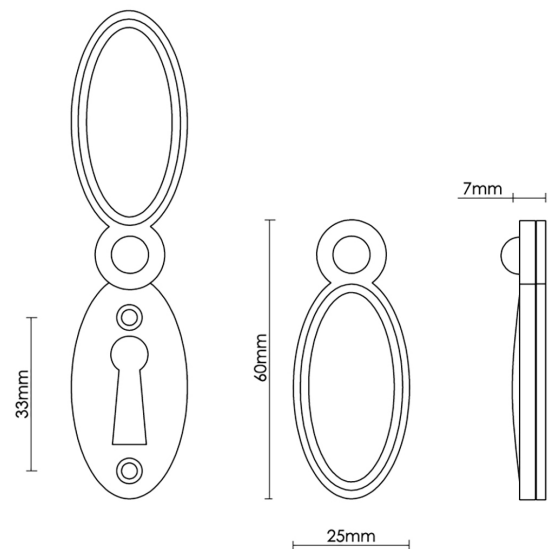

CROFT

Product Code: 4567

Product Name: Cliveden Escutcheon

Description: Add an elegant finishing touch with our beautifully crafted escutcheons.

Shown here in our Satin Brass finish.

### Product Information

Fixings Supplied: 2 x (4 x 3/4) screws to match finish. 60 x 25mm

Available in all Croft finishes excluding RBMA, TB,