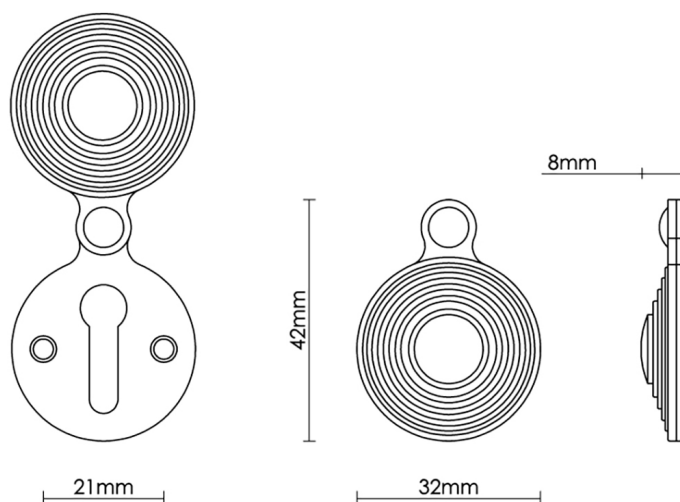

CROFT

Product Code: 4565

Product Name: Reeded Escutcheon

Description: Add an elegant finishing touch with our beautifully crafted escutcheons.

Shown here in our Polished Brass Unlacquered finish.

Product Information

Fixings Supplied: 2 x (4 x 3/4) screws to match finish
42 x 32mm

Available in all Croft finishes excluding RBMA, TB,