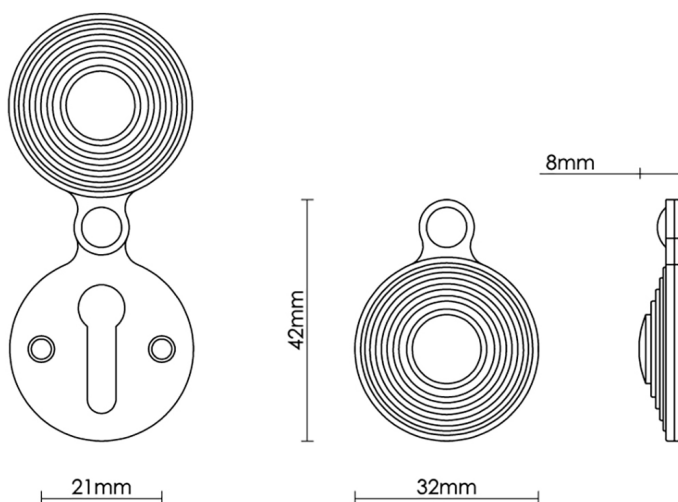

CROFT

Product Code: 4565

Product Name: Reeded Escutcheon

Description: Add an elegant finishing touch with our beautifully crafted escutcheons.

Shown here in our Polished Brass Unlacquered finish.

Product Information

Fixings Supplied: 2 x (4 x 3/4) screws to match finish
42 x 32mm

Available in all Croft finishes excluding DORB, IBMA, IBUL, MBK, ORB, RBMA, TB,