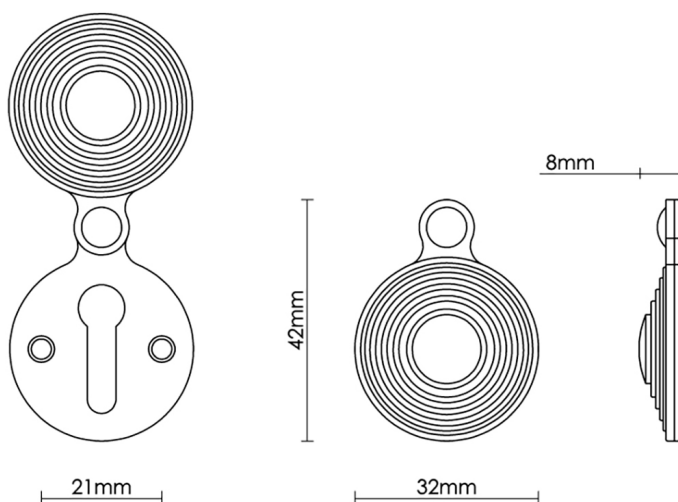

CROFT

Product Code: 4565

Product Name: Reeded Escutcheon

Description: Add an elegant finishing touch with our beautifully crafted escutcheons.

Shown here in our Polished Brass Unlacquered finish.

Product Information

Fixings Supplied: 2 x (4 x 3/4) screws to match finish
42 x 32mm

Available in all Croft finishes excluding RBMA, TB,