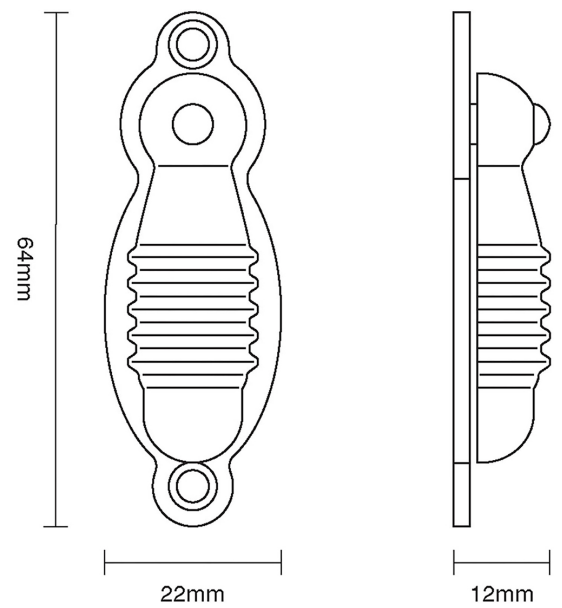

CROFT

Product Code: 4564

Product Name: Broughton Escutcheon

Description: Add an elegant finishing touch with our beautifully crafted escutcheons.

Shown here in our Satin Brass finish.

Product Information

Fixings Supplied: 2 x (6 x 3/4) screws to match finish. 64 x 22mm