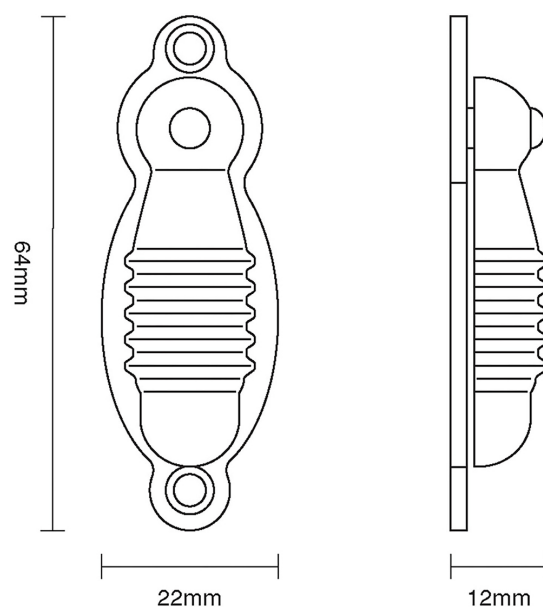

CROFT

Product Code: 4564

Product Name: Broughton Escutcheon

Description: Add an elegant finishing touch with our beautifully crafted escutcheons.

Shown here in our Satin Brass finish.

### Product Information

Fixings Supplied: 2 x (6 x 3/4) screws to match finish. 64 x 22mm

Available in all Croft finishes excluding RBMA, TB,