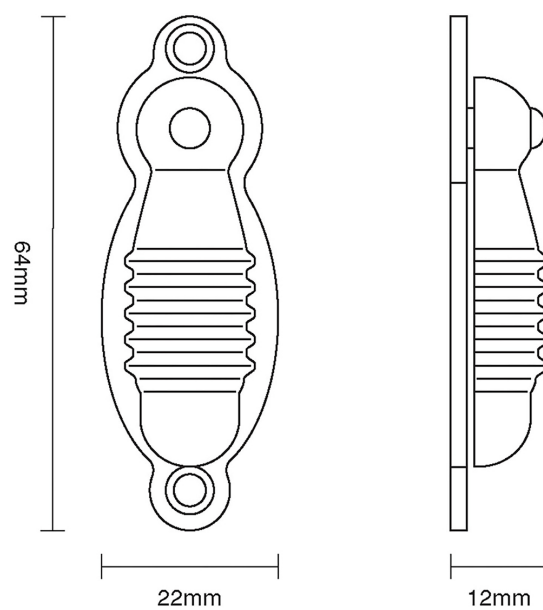

CROFT

Product Code: 4564

Product Name: Broughton Escutcheon

Description: Add an elegant finishing touch with our beautifully crafted escutcheons.

Shown here in our Satin Brass finish.

Product Information

Fixings Supplied: 2 x (6 x 3/4) screws to match finish. 64 x 22mm