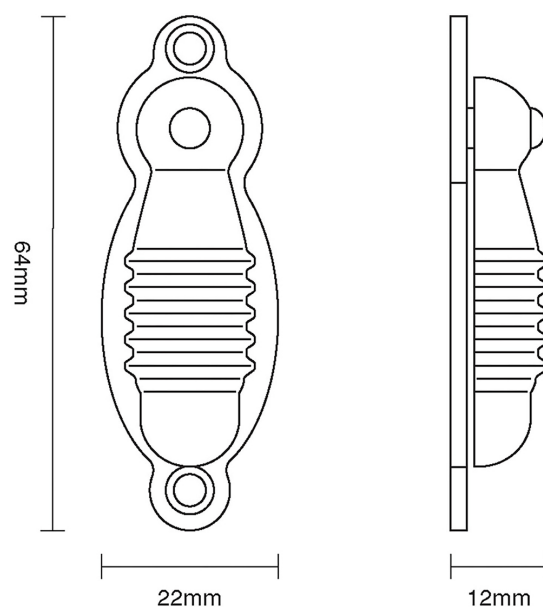

CROFT

Product Code: 4564

Product Name: Broughton Escutcheon

Description: Add an elegant finishing touch with our beautifully crafted escutcheons.

Shown here in our Satin Brass finish.

Product Information

Fixings Supplied: 2 x (6 x 3/4) screws to match finish. 64 x 22mm