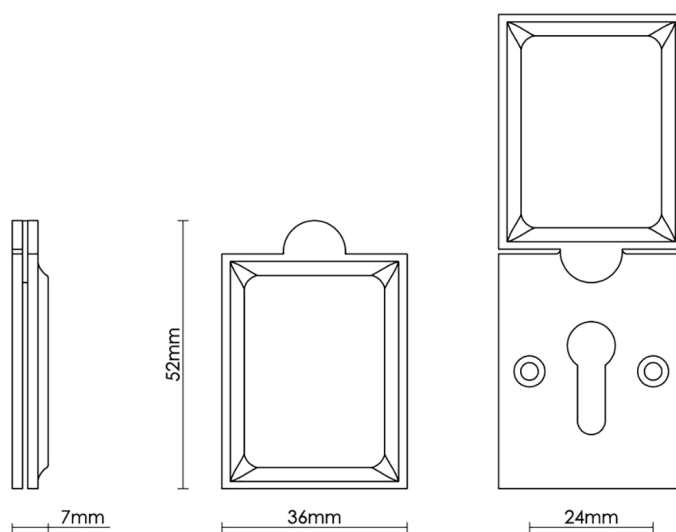

CROFT

Product Code: 4562

Product Name: Hampton Escutcheon

Description: Add an elegant finishing touch with our beautifully crafted escutcheons.

Shown here in our Satin Brass finish.

Product Information

52 x 36mm Fixings Supplied: 2 x (6 x 3/4) screws to match finish.