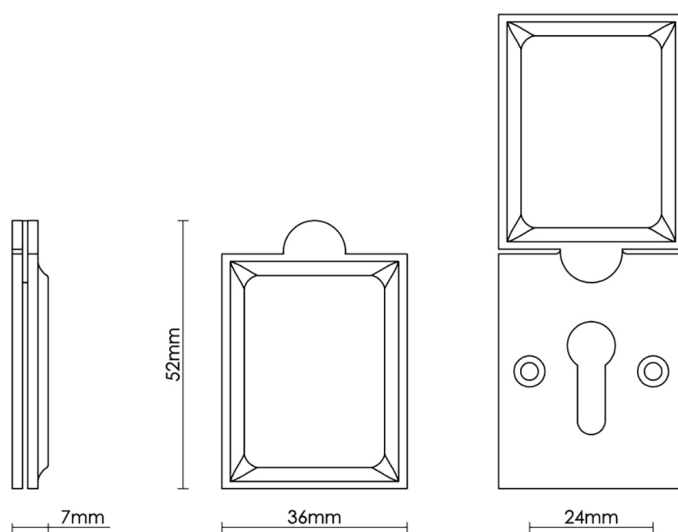

CROFT

Product Code: 4562

Product Name: Hampton Escutcheon

Description: Add an elegant finishing touch with our beautifully crafted escutcheons.

Shown here in our Satin Brass finish.

### Product Information

52 x 36mm Fixings Supplied: 2 x (6 x 3/4) screws to match finish.

Available in all Croft finishes excluding RBMA, TB,