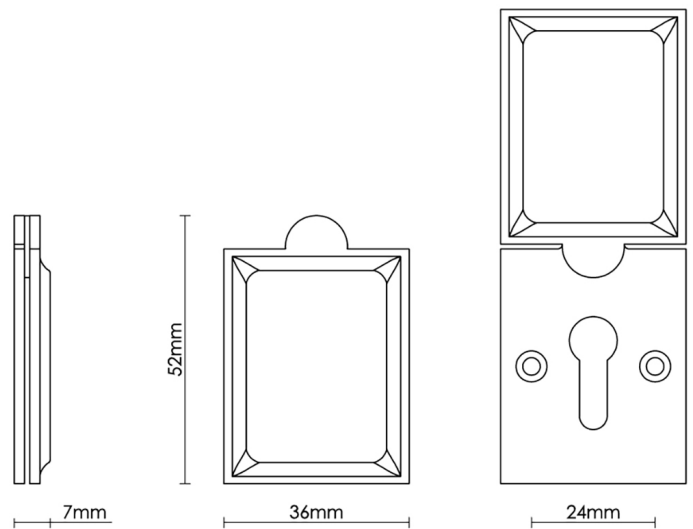

# CROFT

**Product Code:** 4562

**Product Name:** Hampton Escutcheon

**Description:** Add an elegant finishing touch with our beautifully crafted escutcheons.

Shown here in our Satin Brass finish.

## Product Information

52 x 36mm Fixings Supplied: 2 x (6 x 3/4) screws to match finish.

Available in all Croft finishes excluding PGUL, RBMA, TB,