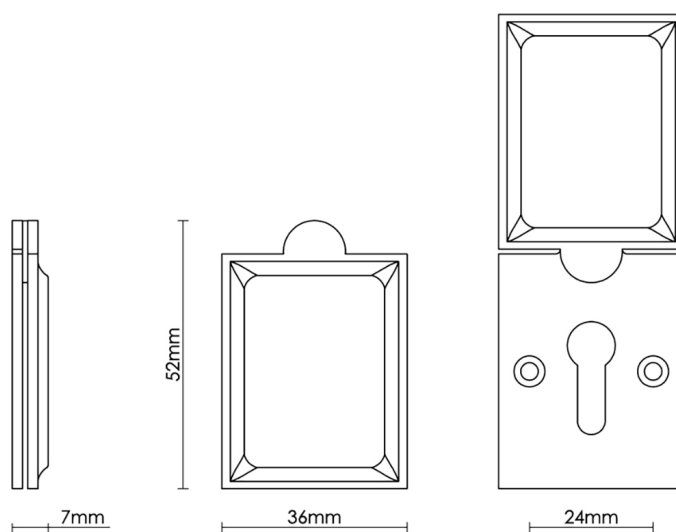

# CROFT

**Product Code:** 4562

**Product Name:** Hampton Escutcheon

**Description:** Add an elegant finishing touch with our beautifully crafted escutcheons.

Shown here in our Satin Brass finish.

## Product Information

52 x 36mm Fixings Supplied: 2 x (6 x 3/4) screws to match finish.

Available in all Croft finishes excluding RBMA, TB,