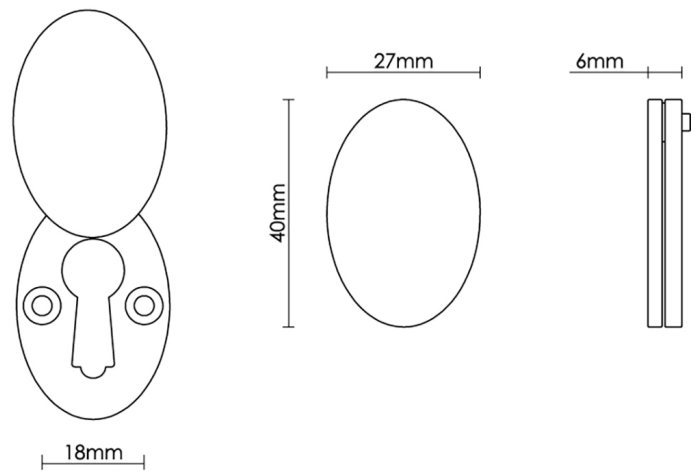

CROFT

Product Code: 4561

Product Name: Braemar Escutcheon

Description: Add an elegant finishing touch with our beautifully crafted escutcheons.

Shown here in our Polished Brass Unlacquered finish.

Product Information

40 x 27mm Fixings Supplied: 2 x (4 x 3/4) screws to match finish. 40 x 27mm Fixings Supplied: 2 x (4 x 3/4) screws to match finish.

Available in all Croft finishes