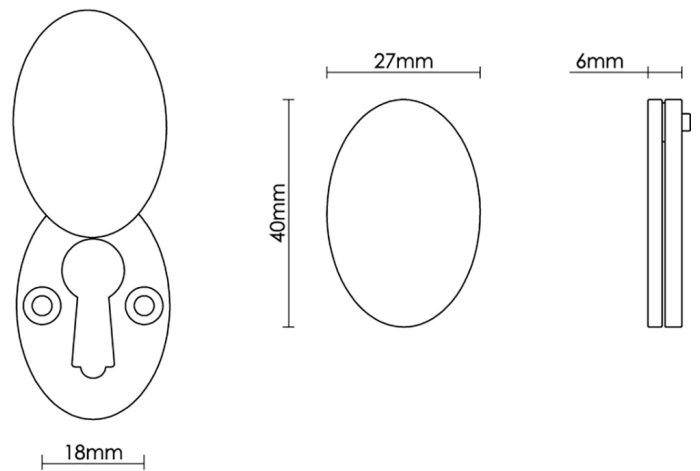

CROFT

Product Code: 4561

Product Name: Braemar Escutcheon

Description: Add an elegant finishing touch with our beautifully crafted escutcheons.

Shown here in our Polished Brass Unlacquered finish.

Product Information

40 x 27mm Fixings Supplied: 2 x (4 x 3/4) screws to match finish. 40 x 27mm Fixings Supplied: 2 x (4 x 3/4) screws to match finish.

Available in all Croft finishes excluding DORB, IBMA, IBUL, MBK, ORB,