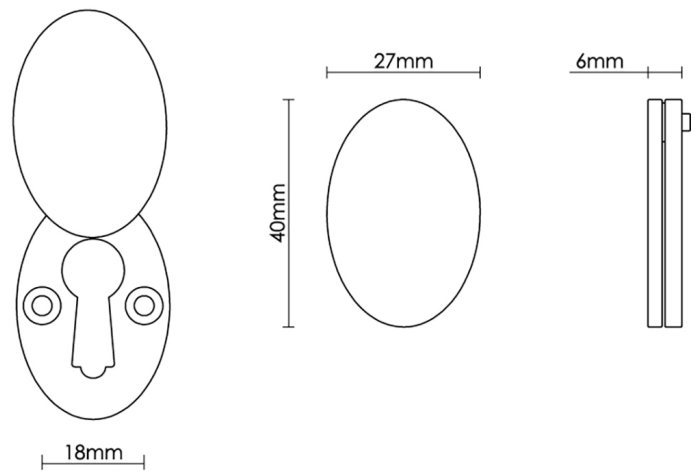

# CROFT

**Product Code:** 4561

**Product Name:** Braemar Escutcheon

**Description:** Add an elegant finishing touch with our beautifully crafted escutcheons.

Shown here in our Polished Brass Unlacquered finish.

## Product Information

40 x 27mm Fixings Supplied: 2 x (4 x 3/4) screws to match finish. 40 x 27mm Fixings Supplied: 2 x (4 x 3/4) screws to match finish.

Available in all Croft finishes