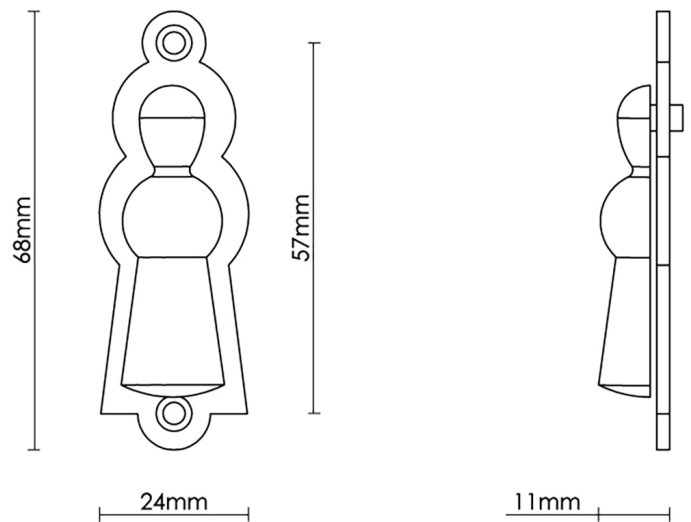

CROFT

Product Code: 4560

Product Name: Marlsborough Escutcheon

Description: Add an elegant finishing touch with our beautifully crafted escutcheons.

Shown here in our Light Antique Brass finish.

Product Information

68 x 24mm Fixings Supplied: 2 x (4 x 1/2) screws to match finish. 68 x 24mm Fixings Supplied: 2 x (4 x 1/2) screws to match finish.

Available in all Croft finishes excluding DORB, IBMA, IBUL, MBK, ORB,