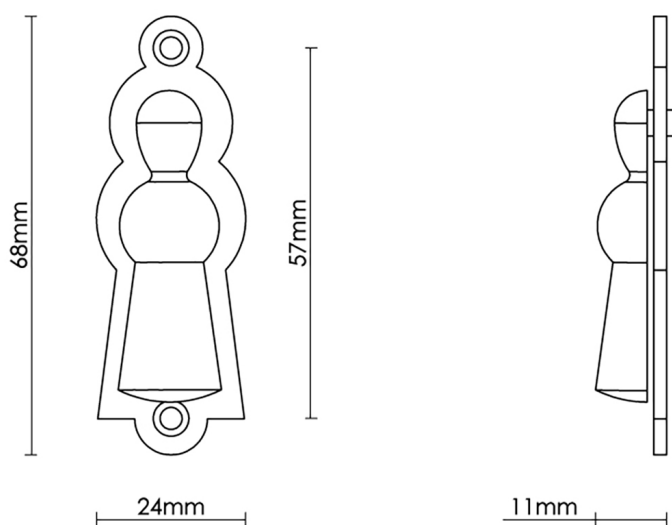

CROFT

Product Code: 4560

Product Name: Marlsborough Escutcheon

Description: Add an elegant finishing touch with our beautifully crafted escutcheons.

Shown here in our Light Antique Brass finish.

Product Information

68 x 24mm Fixings Supplied: 2 x (4 x 1/2) screws to match finish. 68 x 24mm Fixings Supplied: 2 x (4 x 1/2) screws to match finish.

Available in all Croft finishes