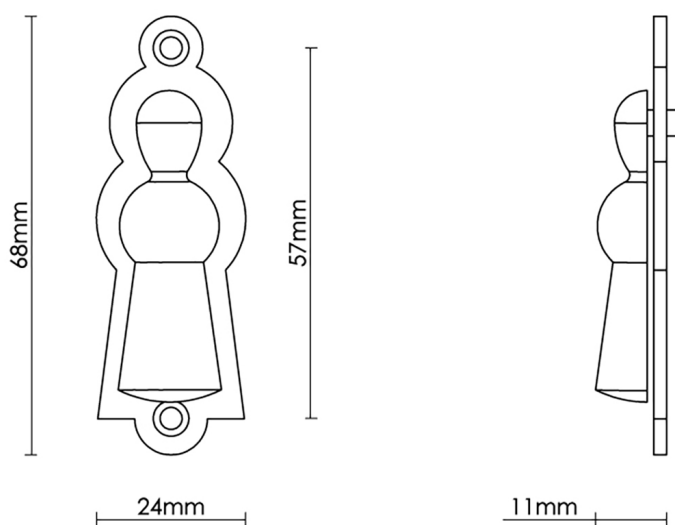

CROFT

Product Code: 4560

Product Name: Marlborough Escutcheon

Description: Add an elegant finishing touch with our beautifully crafted escutcheons.

Shown here in our Light Antique Brass finish.

Product Information

68 x 24mm Fixings Supplied: 2 x (4 x 1/2) screws to match finish. 68 x 24mm Fixings Supplied: 2 x (4 x 1/2) screws to match finish.

Available in all Croft finishes