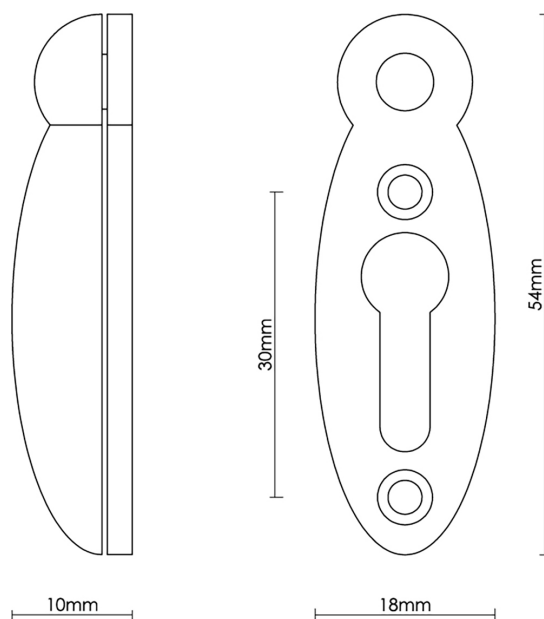

Available in all Croft finishes