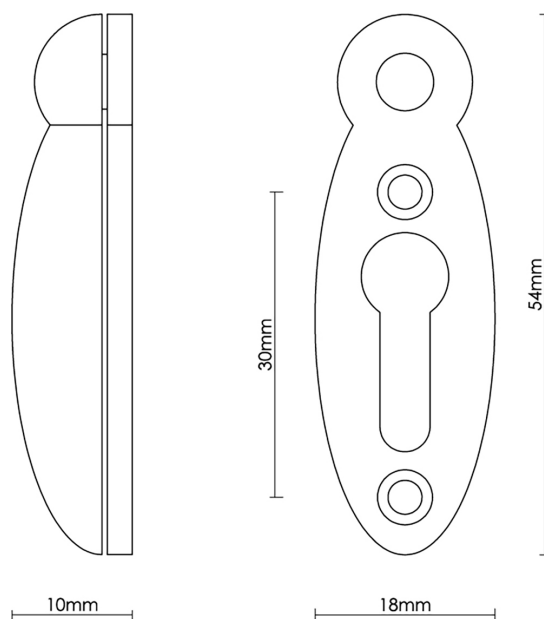

# CROFT

**Product Code:** 2065

**Product Name:** Pear Drop Escutcheon

**Description:** Add an elegant finishing touch to both traditional and contemporary doors with our beautifully crafted escutcheons. Match with your choice of Croft interior door furniture and choose from over 20 finishes and patinas.

## Product Information

54 x 18mm Fixings Supplied: 4 x (4 x 3/4) screws to match finish. 54 x 18mm Fixings Supplied: 4 x (4 x 3/4) screws to match finish.

Available in all Croft finishes excluding DORB, IBMA, IBUL, MBK, ORB,