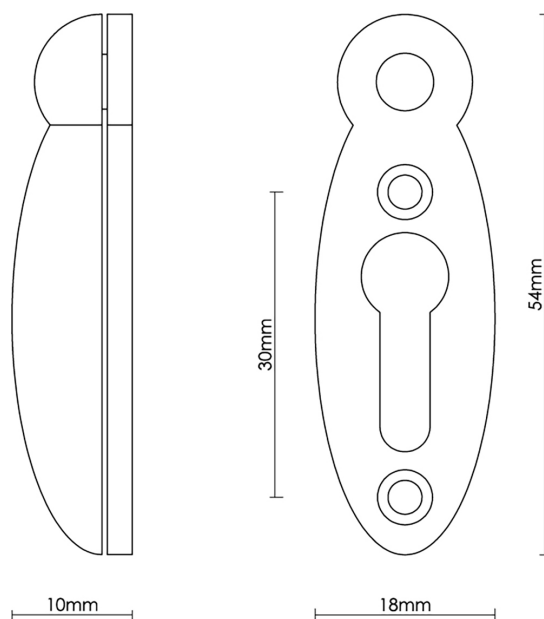

CROFT

Product Code: 2065

Product Name: Pear Drop Escutcheon

Description: Add an elegant finishing touch to both traditional and contemporary doors with our beautifully crafted escutcheons. Match with your choice of Croft interior door furniture and choose from over 20 finishes and patinas.

Shown here in our Satin Brass finish.

Product Information

54 x 18mm Fixings Supplied: 4 x (4 x 3/4) screws to match finish. 54 x 18mm Fixings Supplied: 4 x (4 x 3/4) screws to match finish.

Available in all Croft finishes