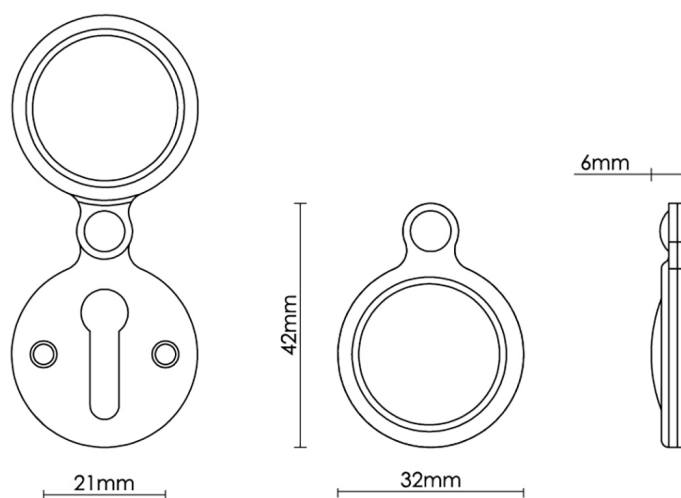

CROFT

Product Code: 2032

Product Name: Raised Edge Covered Escutcheon

Description: Add an elegant finishing touch with our beautifully crafted escutcheons.

Shown here in our Polished Brass Unlacquered finish.

Product Information

32mm diameter. Fixings Supplied: 2 x (4 x 3/4) screws to match finish. 32mm diameter. Fixings Supplied: 2 x (4 x 3/4) screws to match finish.

Available in all Croft finishes excluding RBMA, TB,