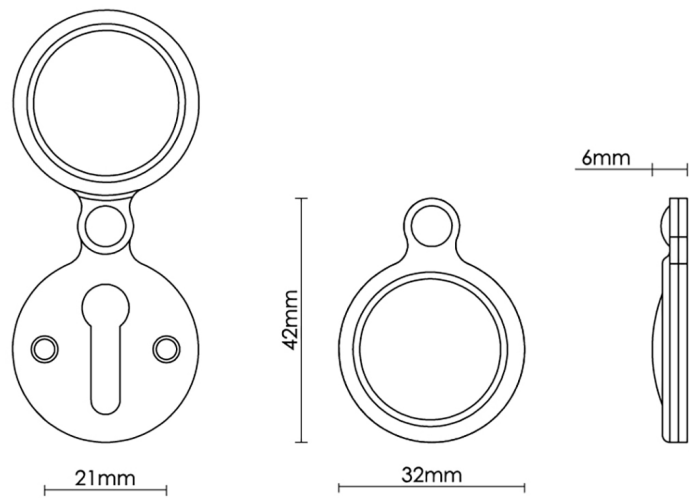

CROFT

Product Code: 2032

Product Name: Raised Edge Covered Escutcheon

Description: Add an elegant finishing touch with our beautifully crafted escutcheons.

Shown here in our Polished Brass Unlacquered finish.

Product Information

32mm diameter. Fixings Supplied: 2 x (4 x 3/4) screws to match finish. 32mm diameter. Fixings Supplied: 2 x (4 x 3/4) screws to match finish.

Available in all Croft finishes excluding PGUL, RBMA, TB,