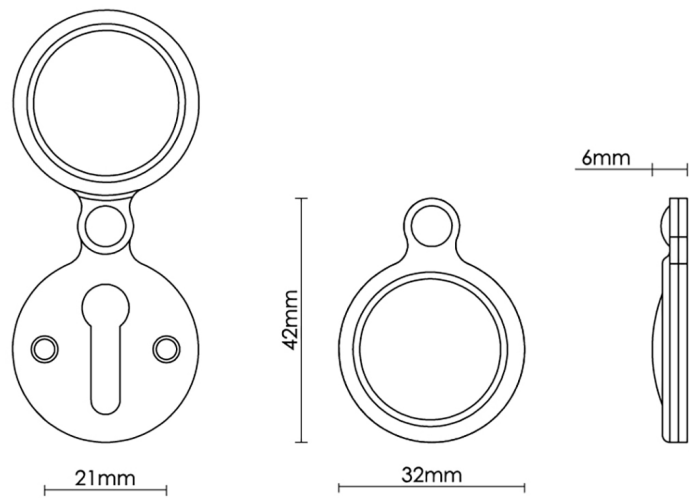

CROFT

Product Code: 2032

Product Name: Raised Edge Covered Escutcheon

Description: Add an elegant finishing touch with our beautifully crafted escutcheons.

Shown here in our Polished Brass Unlacquered finish.

Product Information

32mm diameter. Fixings Supplied: 2 x (4 x 3/4) screws to match finish. 32mm diameter. Fixings Supplied: 2 x (4 x 3/4) screws to match finish.

Available in all Croft finishes excluding RBMA, TB,