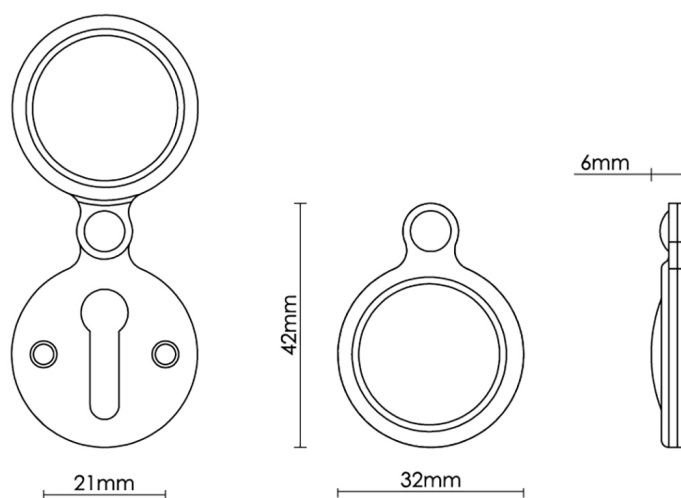

# CROFT

**Product Code:** 2032

**Product Name:** Raised Edge Covered Escutcheon

**Description:** Add an elegant finishing touch with our beautifully crafted escutcheons.

Shown here in our Polished Brass Unlacquered finish.

## Product Information

32mm diameter. Fixings Supplied: 2 x (4 x 3/4) screws to match finish. 32mm diameter. Fixings Supplied: 2 x (4 x 3/4) screws to match finish.

Available in all Croft finishes excluding DORB, IBMA, IBUL, MBK, ORB, RBMA, TB,