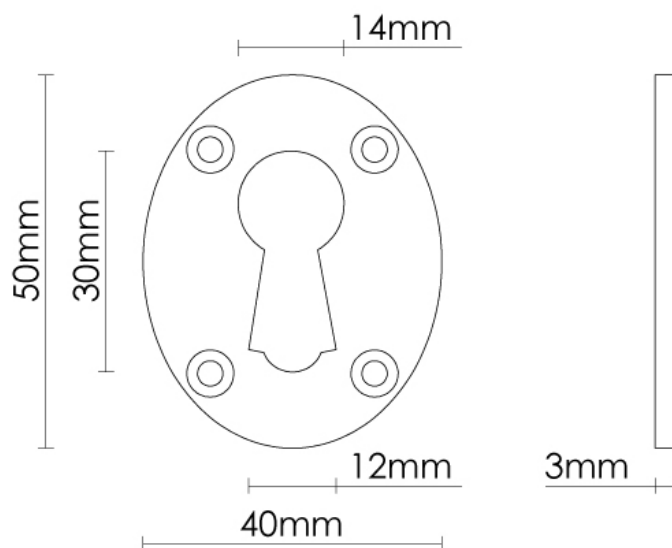

CROFT

Product Code: 1892

Product Name: Escutcheon For Rim Locks

Description: Add an elegant finishing touch with our beautifully crafted escutcheons.

Shown here in our Light Antique Brass finish.

Product Information

Supplied with 4 No 6 x 3/4 screws in a matching finish.

Available in all Croft finishes excluding RBMA, TB,