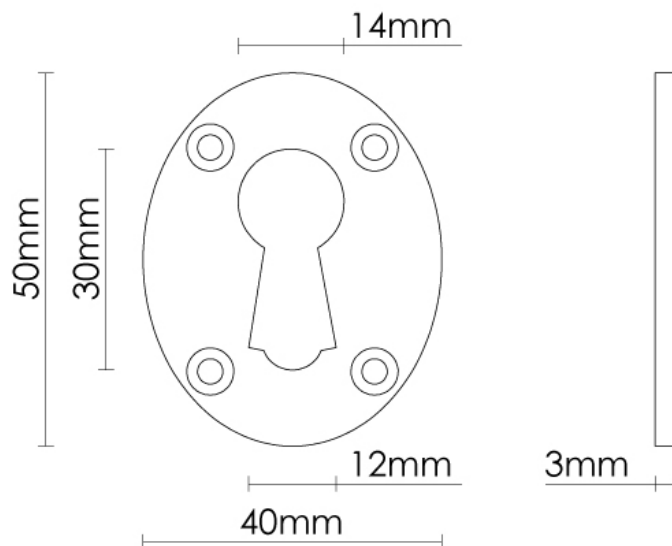

CROFT

Product Code: 1892

Product Name: Escutcheon For Rim Locks

Description: Add an elegant finishing touch with our beautifully crafted escutcheons.

Shown here in our Light Antique Brass finish.

Product Information

Supplied with 4 No 6 x 3/4 screws in a matching finish.

Available in all Croft finishes excluding DORB, IBMA, IBUL, MBK, ORB, RBMA, TB,