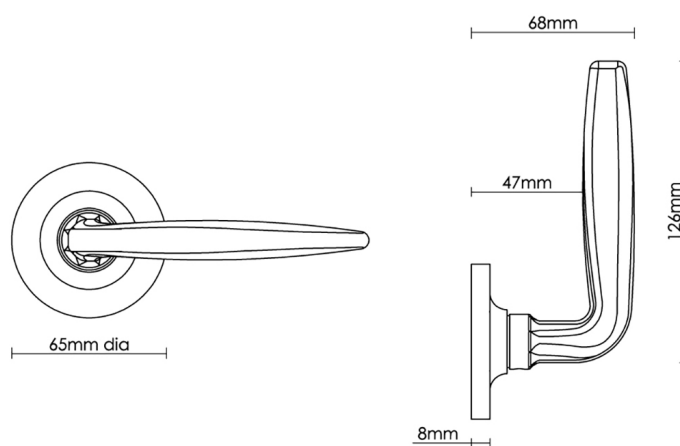

# CROFT

**Product Code:** 7230COV65A

**Product Name:** Maine Door Handle on 65mm Plain Edge Covered Rose

**Description:** The Maine lever design is also available with a raised edge or rose.

Shown here in our Aged Brass finish.

## Product Information

- 65mm diameter rose
- Inner rose fixed is with woodscrews supplied, also available with 38mm bolt centres on request.
- Unsprung as standard, available sprung for additional charge.