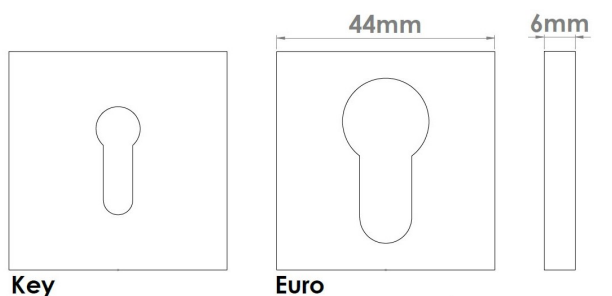

CROFT

Product Code: 239

Product Name: Square Pillow Escutcheon

Description: A Concealed Escutcheon, part of our 'Elements, by Croft' Collection.

Available Euro Profile as shown or with a standard keyhole

Shown here in our Aged Brass finish.

Product Information

A 2 part concealed escutcheon available in euro or standard profiles. Suffix product code with 'S' to denote 'Standard Key' option. E.g. 231S.

Supplied with fixing screws for inner rose, simply push on outer rose for a secure fitting.