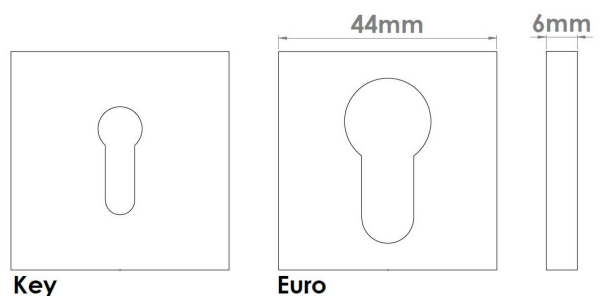

CROFT

Product Code: 239

Product Name: Square Pillow Escutcheon

Description: A Concealed Escutcheon, part of our 'Elements, by Croft' Collection.

Available Euro Profile as shown or with a standard keyhole

Shown here in our Aged Brass finish.

Product Information

A 2 part concealed escutcheon available in euro or standard profiles. Suffix product code with 'S' to denote 'Standard Key' option. E.g. 231S.

Supplied with fixing screws for inner rose, simply push on outer rose for a secure fitting.