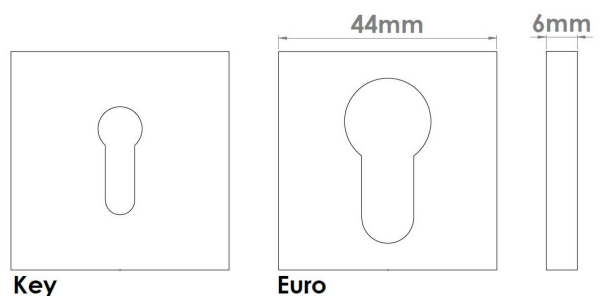

# CROFT

**Product Code:** 239

**Product Name:** Square Pillow Escutcheon

**Description:** A Concealed Escutcheon, part of our 'Elements, by Croft' Collection.

Available Euro Profile as shown or with a standard keyhole

## Product Information

A 2 part concealed escutcheon available in euro or standard profiles. Suffix product code with 'S' to denote 'Standard Key' option. E.g. 231S.

Supplied with fixing screws for inner rose, simply push on outer rose for a secure fitting.