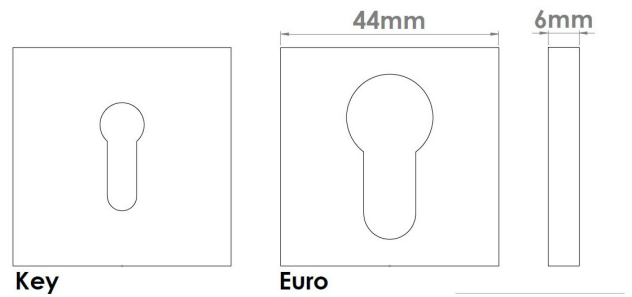

CROFT

Product Code: 239

Product Name: Square Pillow Escutcheon

Description: A Concealed Escutcheon, part of our 'Elements, by Croft' Collection.

Available Euro Profile as shown or with a standard keyhole

Shown here in our Aged Brass finish.

Product Information

A 2 part concealed escutcheon available in euro or standard profiles. Suffix product code with 'S' to denote 'Standard Key' option. E.g. 231S.

Supplied with fixing screws for inner rose, simply push on outer rose for a secure fitting.