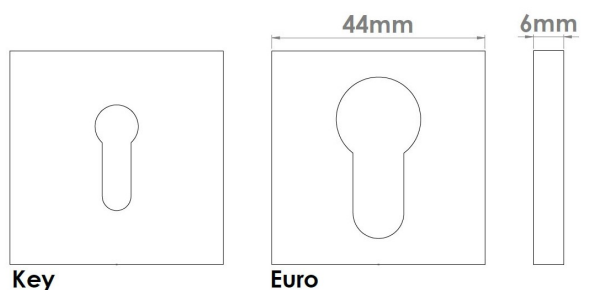

CROFT

Product Code: 238

Product Name: Square Straight Step Escutcheon

Description: A Concealed Escutcheon, part of our 'Elements, by Croft' Collection.

Available Euro Profile as shown or with a standard keyhole

Shown here in our Satin Nickel finish.

Product Information

A 2 part concealed escutcheon available in euro or standard profiles. Suffix product code with 'S' to denote 'Standard Key' option. E.g. 231S.

Supplied with fixing screws for inner rose, simply push on outer rose for a secure fitting.