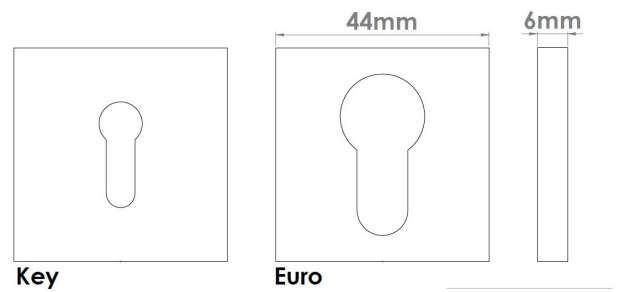

CROFT

Product Code: 238

Product Name: Square Straight Step Escutcheon

Description: A Concealed Escutcheon, part of our 'Elements, by Croft' Collection.

Available Euro Profile as shown or with a standard keyhole

Shown here in our Satin Nickel finish.

Product Information

A 2 part concealed escutcheon available in euro or standard profiles. Suffix product code with 'S' to denote 'Standard Key' option. E.g. 231S.

Supplied with fixing screws for inner rose, simply push on outer rose for a secure fitting.