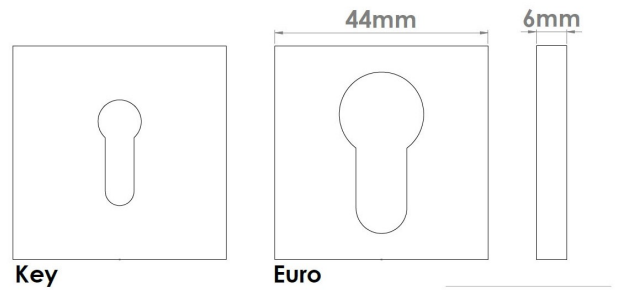

CROFT

Product Code: 238

Product Name: Square Straight Step Escutcheon

Description: A Concealed Escutcheon, part of our 'Elements, by Croft' Collection.

Available Euro Profile as shown or with a standard keyhole

Shown here in our Satin Nickel finish.

Product Information

A 2 part concealed escutcheon available in euro or standard profiles. Suffix product code with 'S' to denote 'Standard Key' option. E.g. 231S.

Supplied with fixing screws for inner rose, simply push on outer rose for a secure fitting.