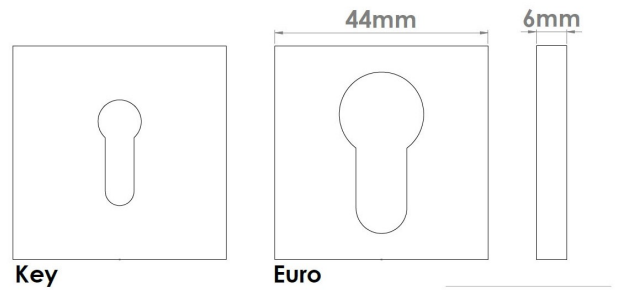

# CROFT

**Product Code:** 238

**Product Name:** Square Straight Step Escutcheon

**Description:** A Concealed Escutcheon, part of our 'Elements, by Croft' Collection.

Available Euro Profile as shown or with a standard keyhole

## Product Information

A 2 part concealed escutcheon available in euro or standard profiles. Suffix product code with 'S' to denote 'Standard Key' option. E.g. 231S.

Supplied with fixing screws for inner rose, simply push on outer rose for a secure fitting.